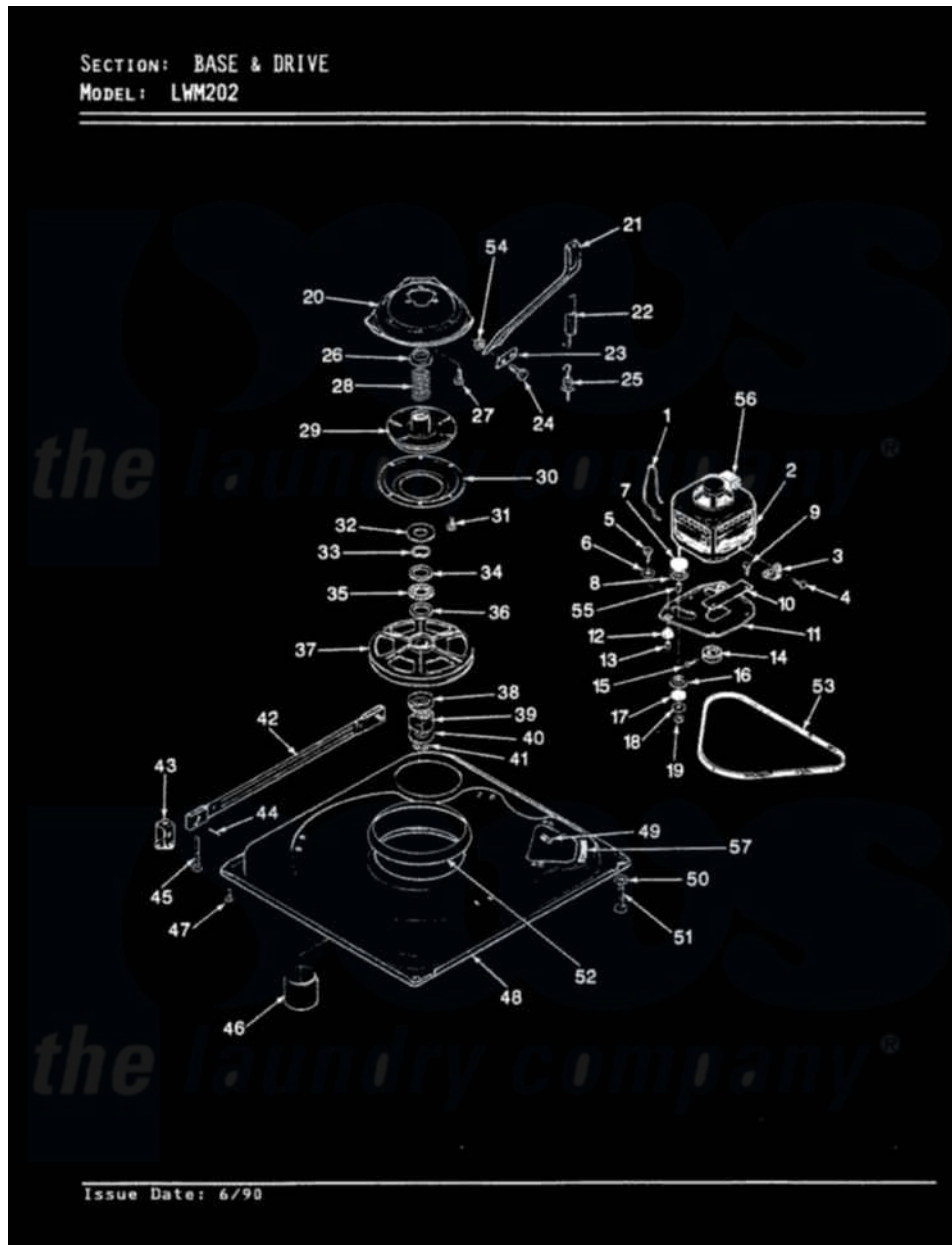

Norge LWM202A 01 - BASE & DRIVE (REV. A-D)

Norge Residential Norge LWM202A Washer Parts Parts Diagram 01 - BASE & DRIVE (REV. A-D)
Click on the part number to view part

Item	Original Part Number	Replaced By	Status	Part Description
1	35-0235			Spring, Motor Pivot
2	LA-2002		Not Available	MOTOR KIT
"	35-2030		Not Available	MOTOR
3	33-9945			Slide, Foot
4	25-7418	33001178		Back, Tumbler
5	25-7833	21001977		Screw
6	25-7834			Washer, Motor/Base Screw
7	33-9946			Isolator, Motor
8	33-9944	35-3570		Washer, Motor Pivot
9	25-3083	212951		Screw, No.6-32 X 1/4 Inch
10	33-9947		Not Available	DBL.PIVOT SLIDE
11	35-2810	21001783		Plate And Screw Assembly
"	35-2021	21001783		Plate And Screw Assembly
12	33-9941	35-3646		Isolator, Motor Plate
13	25-7831			Spacer, Mounting
14	35-2124	W10143344		Pulley