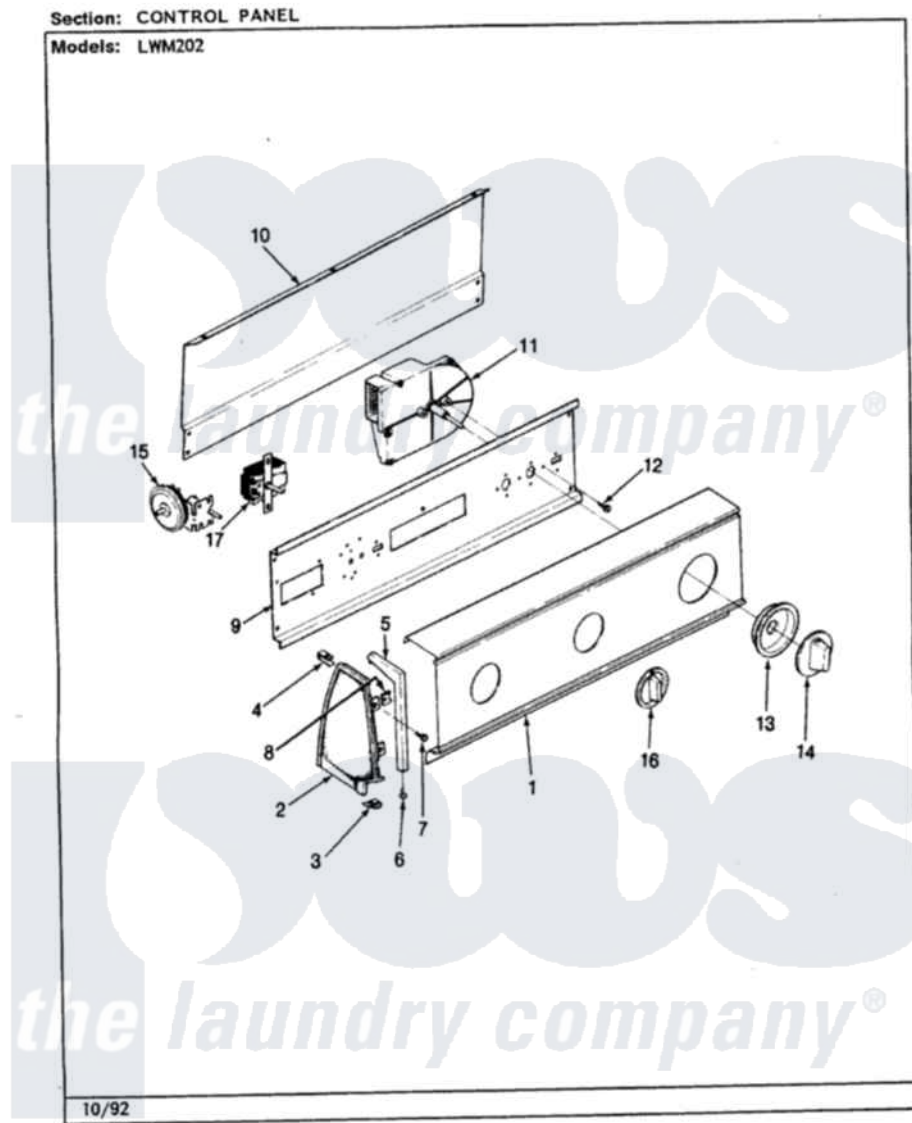

# Norge LWM202A 06 - CONTROL PANEL (REV. H-M)

Norge Residential Norge LWM202A Washer Parts Parts Diagram 06 - CONTROL PANEL (REV. H-M)  
Click on the part number to view part

Item	Original Part Number	Replaced By	Status	Part Description
1	<a href="#">25-7702</a>			Speedclip, End Cap To Control Panel
"	<a href="#">25-7793</a>			Screw
"	35-2559		Not Available	PANEL, CONTROL
2	35-2488	<a href="#">21001452</a>		Cap- End
"	35-2487	<a href="#">21001451</a>		Cap- End
3	34-9487		Not Available	PLATE, REINFORCEMENT
"	25-7697	<a href="#">25-2219</a>		Screw
"	<a href="#">25-7851</a>			Speedclip, End Cap To Top
4	25-7435	<a href="#">33002917</a>		Screw, No.10-16
"	<a href="#">25-7852</a>			Speedclip, Rr Shld To End Cap
5	53-0278		Not Available	TRIM, END CAP (LT)
"	53-0277		Not Available	TRIM, END CAP (RT)
6	<a href="#">25-7760</a>			Screw
7	25-3092	<a href="#">90767</a>		Screw, 8A X 3/8 HeX Washer Head Tapping

8	<a href="#">25-7702</a>		Speedclip, End Cap To Control Panel
9	<a href="#">53-1676</a>		Shield, Control
10	25-7853	<a href="#">25-7933</a>	Ring, Retaining
"	35-2688	<a href="#">21001460</a>	Shield, Rear
"	25-3092	<a href="#">90767</a>	Screw, 8A X 3/8 HeX Washer Head Tapping
"	<a href="#">25-3457</a>		Screw, Sems
11	<a href="#">35-2749</a>		Timer
12	25-0205	<a href="#">216412</a>	Screw, Bracket To Timer
13	35-2255	<a href="#">21001497</a>	Skirt Ri
14	35-2485	<a href="#">12500058</a>	Knob Ski
15	<a href="#">35-0119</a>		Rotary Switch
"	25-3092	<a href="#">90767</a>	Screw, 8A X 3/8 HeX Washer Head Tapping
16	25-3092	<a href="#">90767</a>	Screw, 8A X 3/8 HeX Washer Head Tapping
"	35-2186		Not Available
17	35-3283	<a href="#">21001554</a>	KNOB, SELECTOR
"	35-3283	<a href="#">21001554</a>	Switch, Water Level
"	25-3092	<a href="#">90767</a>	Screw, 8A X 3/8 HeX Washer Head Tapping
"	35-2801	<a href="#">21001554</a>	Switch, Water Level
18	35-2356		Not Available
			MANUAL, U&C INSERT