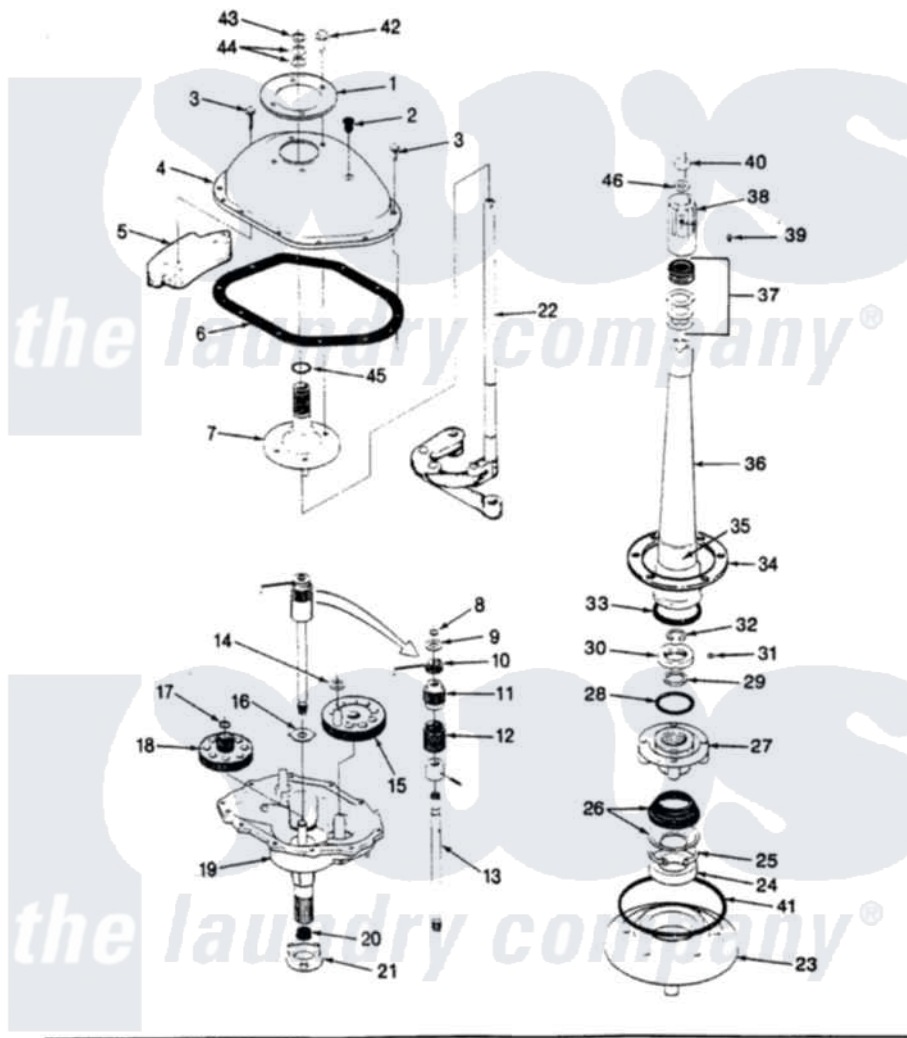

Norge LWM202A 08 - TRANSMISSION & RELATED PARTS (REV. E-G)

SECTION: TRANSMISSION & RELATED PARTS
 MODEL: LWM202

Issue Date: 6/90

Norge Residential Norge LWM202A Washer Parts Parts Diagram 08 - TRANSMISSION & RELATED PARTS (REV. E-G)
 Click on the part number to view part

Item	Original Part Number	Replaced By	Status	Part Description
1	33-9893	33-7187		Covr Reinforcmt
2	33-9373		Not Available	OIL FILL PLUG
3	25-7916			Bolt
4	33-4286N			Transmission Cover Kit
"	35-2620		Not Available	COVER, TRANSMISSION
5	35-2130		Not Available	COUNTER WEIGHT
"	35-2642			Counterweight
6	35-1030		Not Available	GASKET, TRANSMISSION HOUSING
7	33-8763	33-4286N		Transmission Cover Kit
"	35-2654			Drive Tube Assembly
8	25-7847			Ring, Retaining
9	25-7416		Not Available	WASHER, FLAT
10	33-6114	33-6463		Spring
11	35-2001			Pinion, Drive
12	33-3195		Not Available	SPRING
13	LA-2005			Clutch Assembly Kit