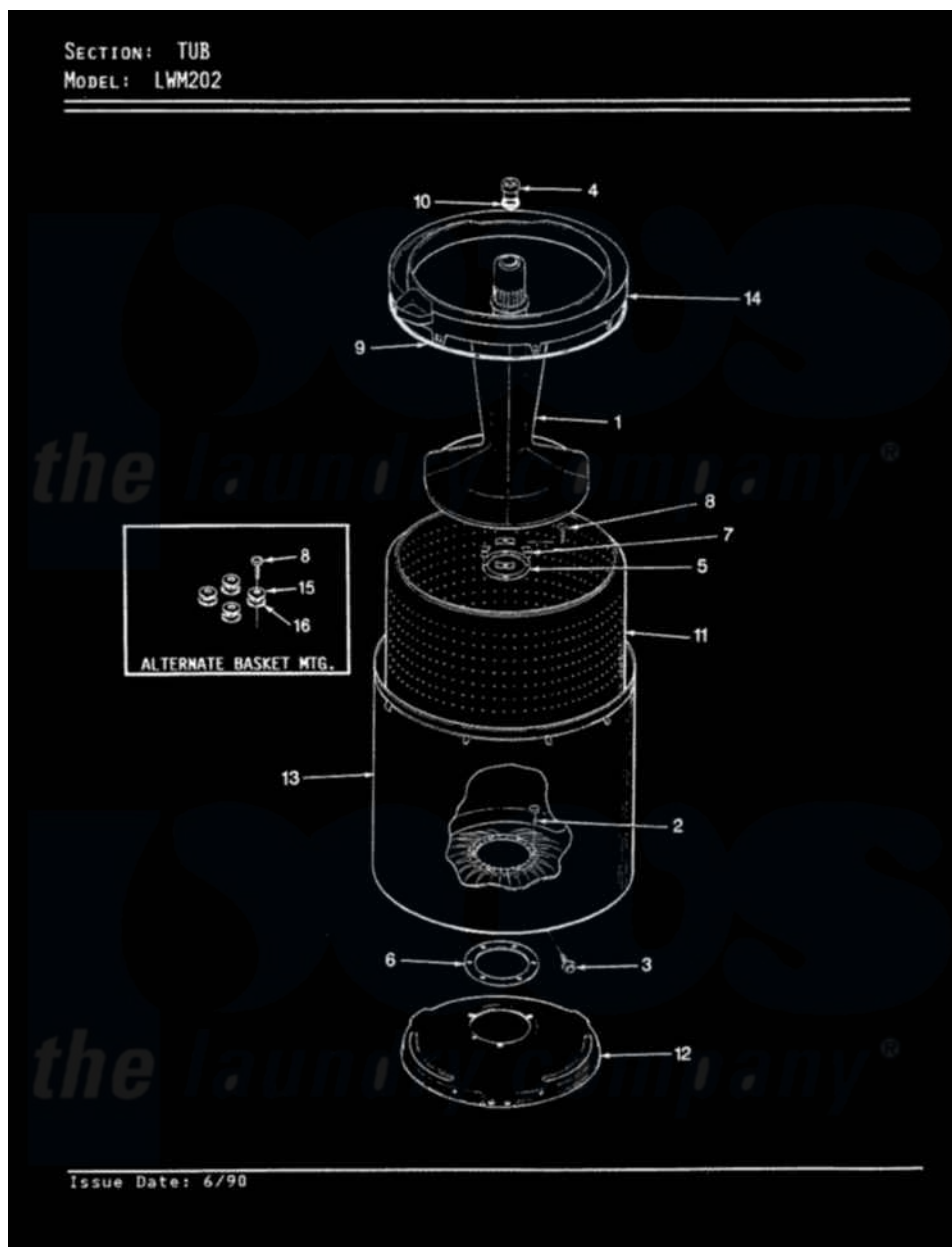

# Norge LWM202A 10 - TUB (REV. A-D)

Norge Residential Norge LWM202A Washer Parts Parts Diagram 10 - TUB (REV. A-D)  
Click on the part number to view part

Item	Original Part Number	Replaced By	Status	Part Description
1	35-2456	<a href="#">33-4352</a>		Agitator
2	35-2062	<a href="#">21001063</a>		Screw, Shoulder
3	25-7914	<a href="#">22002933</a>		Screw
4	<a href="#">33-6241</a>			Cap
5	<a href="#">35-2060</a>			Seal, Tub To Housing
6	<a href="#">35-2061</a>			Gasket, Tub To Housing
7	35-8799		Not Available	REINFORCEMENT PLATE
8	25-7783	<a href="#">4356852</a>		Screw
9	<a href="#">35-2328</a>			Seal, Tub Top
10	<a href="#">25-7330</a>			Rubber Washer
11	35-2508		Not Available	BASKET WHITE
12	35-2529		Not Available	TUB SUPPORT
13	<a href="#">35-2038</a>			Tub
14	35-2262		Not Available	SHIELD, TUB TOP
"	35-2034		Not Available	TOP, TUB
15	25-7921		Not Available	STEEL WASHER