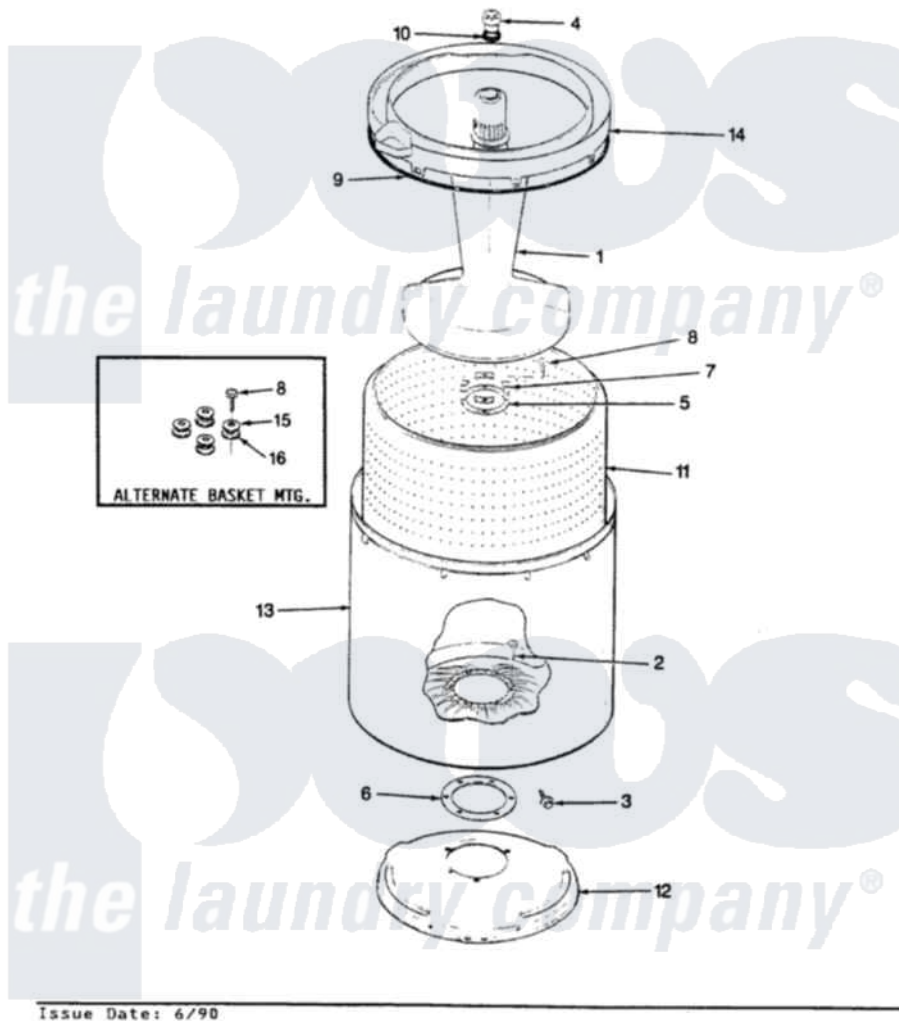

# Norge LWM202A 11 - TUB (REV. E-G)

SECTION: TUB  
MODEL: LWM202

Issue Date: 6/90

Norge [Residential Norge LWM202A Washer Parts](#) Parts Diagram 11 - TUB (REV. E-G)  
Click on the part number to view part

Item	Original Part Number	Replaced By	Status	Part Description
1	35-2456	<a href="#">33-4352</a>		Agitator
2	35-2062	<a href="#">21001063</a>		Screw, Shoulder
3	25-7914	<a href="#">22002933</a>		Screw
4	<a href="#">33-6241</a>			Cap
5	<a href="#">35-2060</a>			Seal, Tub To Housing
6	<a href="#">35-2061</a>			Gasket, Tub To Housing
7	35-8799		Not Available	REINFORCEMENT PLATE
8	25-7783	<a href="#">4356852</a>		Screw
9	<a href="#">35-2328</a>			Seal, Tub Top
10	<a href="#">25-7330</a>			Rubber Washer
11	35-2508		Not Available	BASKET WHITE
12	35-2529		Not Available	TUB SUPPORT
13	<a href="#">35-2038</a>			Tub
14	35-2262		Not Available	SHIELD, TUB TOP
"	35-2034		Not Available	TOP, TUB
15	25-7921		Not Available	STEEL WASHER