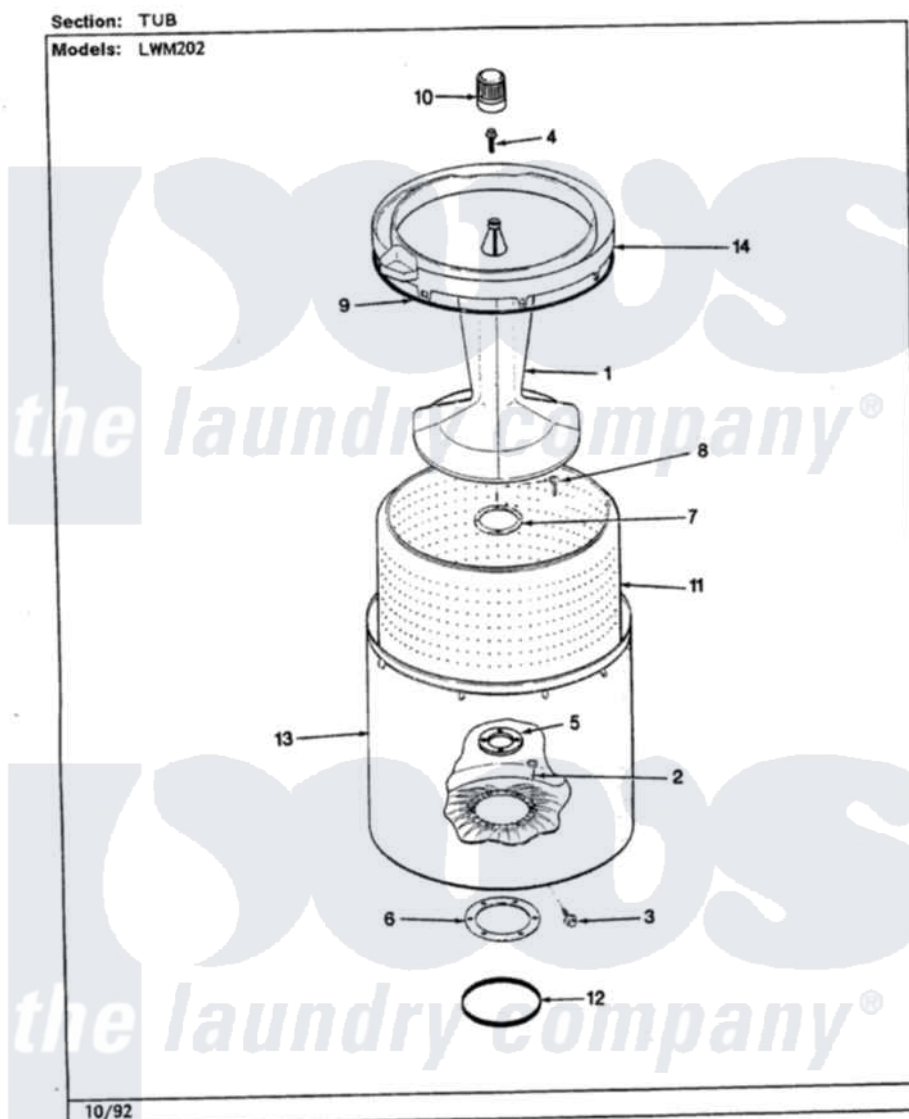

Norge LWM202A 12 - TUB (REV. H-M)

Norge [Residential Norge LWM202A Washer Parts](#) Parts Diagram 12 - TUB (REV. H-M)
Click on the part number to view part

Item	Original Part Number	Replaced By	Status	Part Description
1	35-3580			Agitator
"	35-2717	35-3580		Agitator
2	25-7947	21001063		Screw, Shoulder
3	25-7953	22002933		Screw
4	25-7948	W10309247		Screw
5	35-3685			Gasket, Basket To Centerpost
"	35-2980	35-3685		Gasket, Basket To Centerpost
6	35-3686			Gasket, Tub To Housing
"	35-2979			Gasket, Tub/Hsg
7	35-3014			Gasket And Reinf. Plate Assembly
8	25-7783	4356852		Screw
9	35-2328			Seal, Tub Top
10	35-2733			Cap, Agitator
11	35-3016		Not Available	BASKET ASSY
12	35-2978			Seal, Tub/Housing
13	35-3700			Tub Assembly

"	35-2952	35-3700	Tub Assembly
14	35-2262	Not Available	SHIELD, TUB TOP
"	35-2034	Not Available	TOP, TUB
"	35-3578	Not Available	TOP, TUB