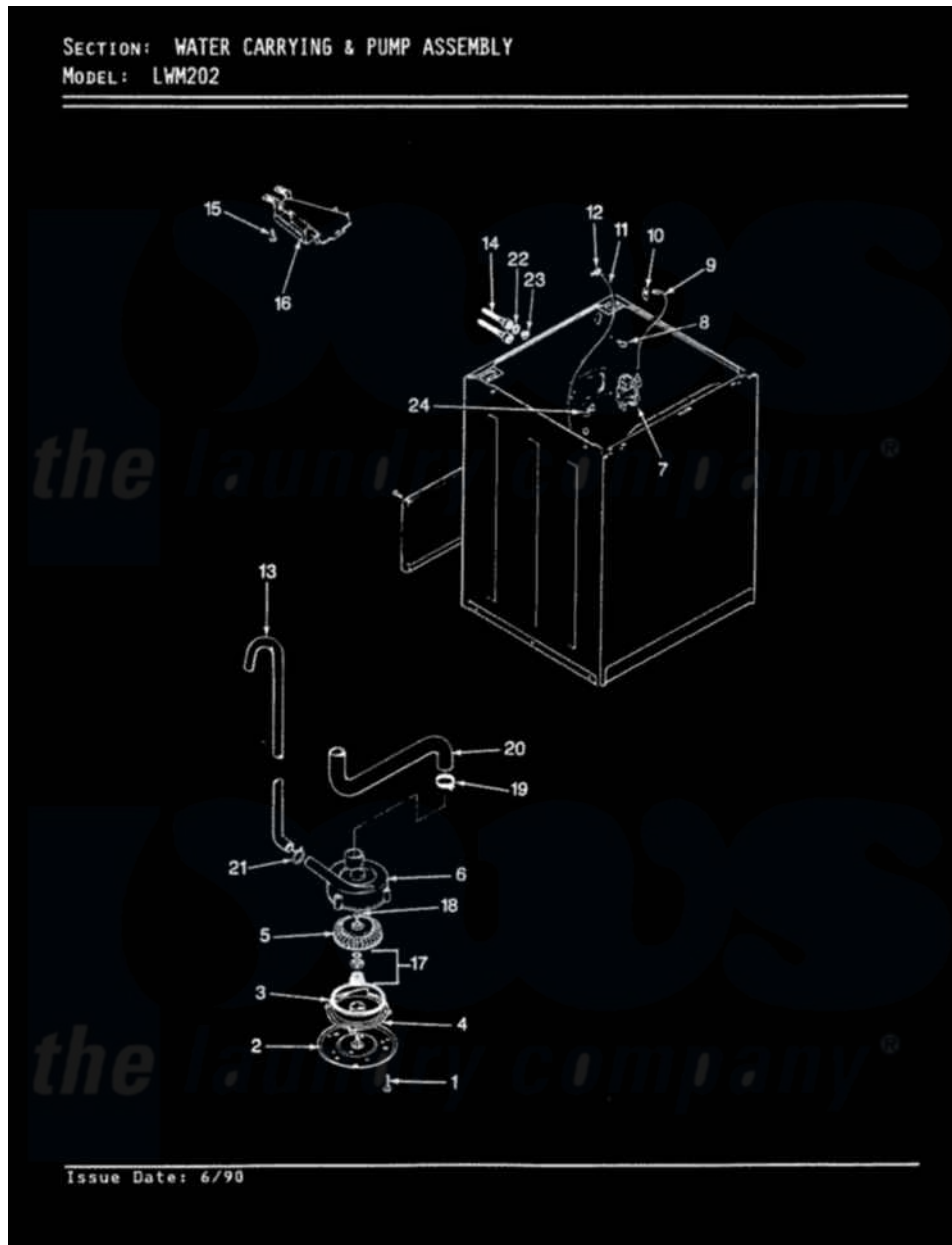

Norge LWM202A 13 - WATER CARRYING & PUMP ASSY. (REV. A-D)

Norge Residential Norge LWM202A Washer Parts Parts Diagram 13 - WATER CARRYING & PUMP ASSY. (REV. A-D)
Click on the part number to view part

Item	Original Part Number	Replaced By	Status	Part Description
1	25-7405	3196164		Screw
2	33-6035		Not Available	PLATE & PULLEY ASSY.
3	33-6032			Gasket
4	35-2058			Base, Pump
5	35-2057	35-6465		Pump Assem
6	35-2099	35-6465		Pump Assem
"	35-2056		Not Available	HOUSING, PUMP
7	35-2374	35-2374N		Valve, Water
"	25-7220			Clip, Cabinet Top
8	25-7867	596669		Clamp, Manifold
9	35-2378	12002749		Hose, Flume Kit
10	25-7867	596669		Clamp, Manifold
11	35-2321	21001748		Hose, Pressure Switch
"	35-2261		Not Available	PAD, PRESSURE SWITCH HOSE
12	33-6099			Clamp
13	33-9436	211704		Hose, Drain

14	33-7046	89503	Hose-Inlet
"	35-0873	76313	Hosefill
15	25-3092	90767	Screw, 8A X 3/8 HeX Washer Head Tapping
16	35-2051	21001760	Flume Assembly / Water Diverter
17	35-0707		Seal, Seat And "O" Ring
18	25-7894	W10001180	Screw
19	25-6099	33-6099	Clamp
20	35-2131	Not Available	HOSE, SUMP TO PUMP
21	25-7080	285655	Clamp, Hose
22	25-7048		Washer
23	33-7313	33-4264N	Strainer And Washer Kit
24	33-6099		Clamp