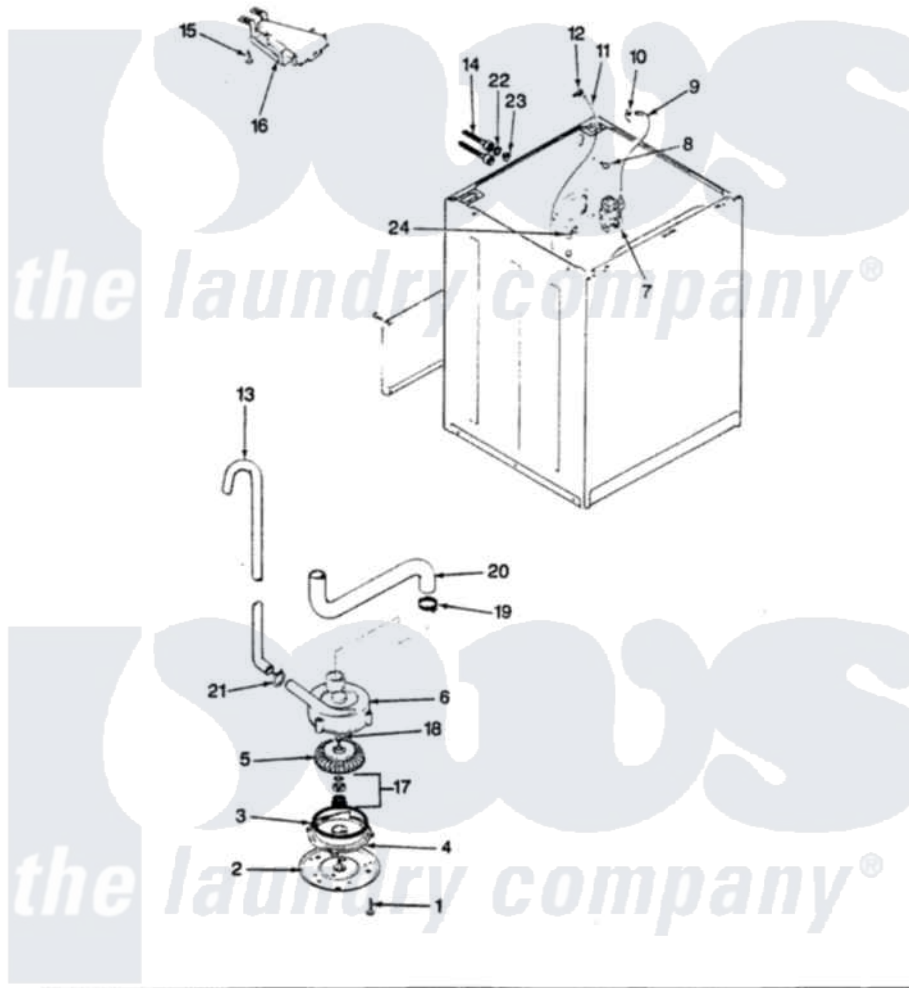

Norge LWM202A 14 - WATER CARRYING & PUMP ASSY. (REV. E-G)

SECTION: WATER CARRYING & PUMP ASSEMBLY
 MODEL: LWM202

Issue Date: 6/90

Norge Residential Norge LWM202A Washer Parts Parts Diagram 14 - WATER CARRYING & PUMP ASSY. (REV. E-G)
 Click on the part number to view part

Item	Original Part Number	Replaced By	Status	Part Description
1	25-7405	3196164		Screw
2	33-6035		Not Available	PLATE & PULLEY ASSY.
3	33-6032			Gasket
4	35-2058			Base, Pump
5	35-2057	35-6465		Pump Assem
6	35-2099	35-6465		Pump Assem
"	35-2056		Not Available	HOUSING, PUMP
7	25-7220			Clip, Cabinet Top
"	35-2376	35-2374N		Valve, Water
8	25-7867	596669		Clamp, Manifold
9	35-2378	12002749		Hose, Flume Kit
10	25-7867	596669		Clamp, Manifold
11	35-2261		Not Available	PAD, PRESSURE SWITCH HOSE
"	35-2321	21001748		Hose, Pressure Switch
12	33-6099			Clamp
13	33-9436	211704		Hose, Drain

"	35-2803	21001872	Hose, Drain
14	33-7046	89503	Hose-Inlet
"	35-0873	76313	Hosefill
15	25-3092	90767	Screw, 8A X 3/8 HeX Washer Head Tapping
16	35-2051	21001760	Flume Assembly / Water Diverter
17	35-0707		Seal, Seat And "O" Ring
18	25-7894	W10001180	Screw
19	25-6099	33-6099	Clamp
20	35-2131	Not Available	HOSE, SUMP TO PUMP
21	25-7080	285655	Clamp, Hose
22	25-7048		Washer
23	33-7313	33-4264N	Strainer And Washer Kit
24	33-6099		Clamp