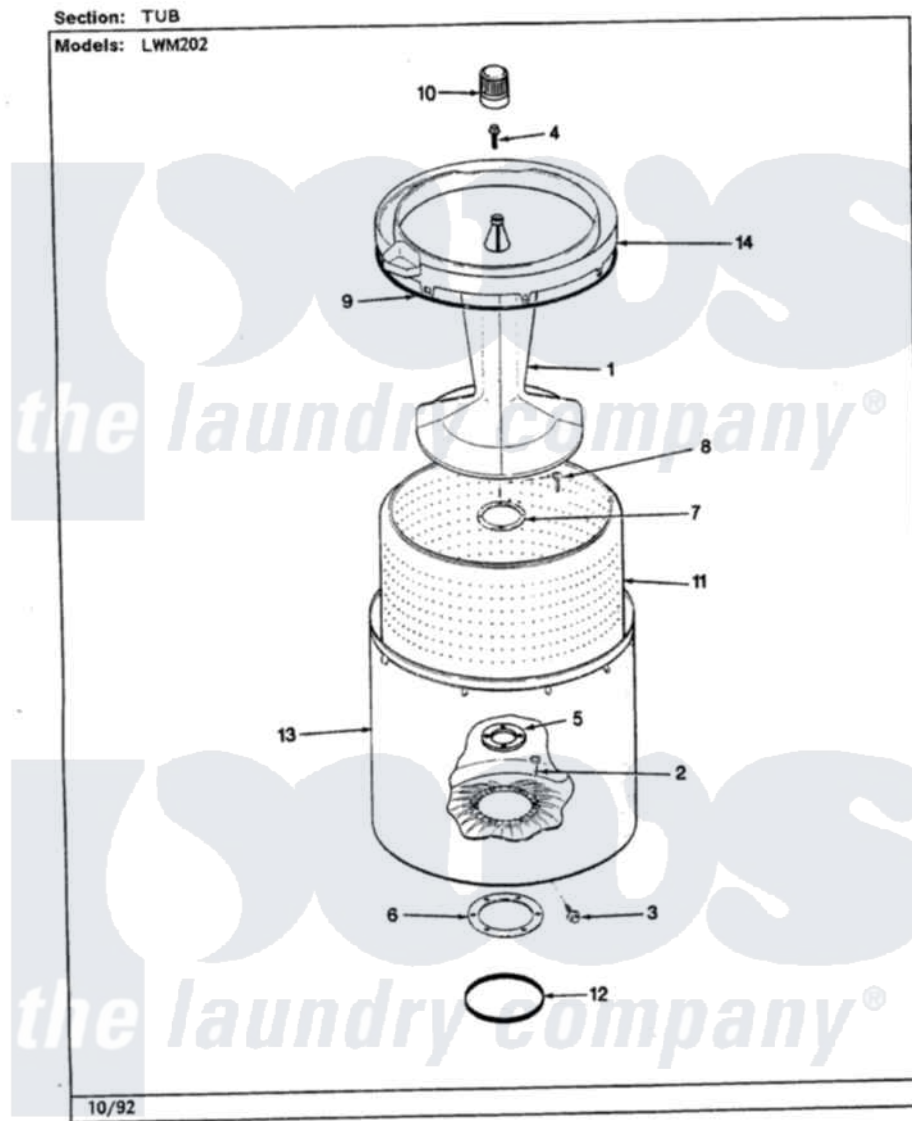

Norge LWM202A 15 - WATER CARRYING (REV. H-M)

Norge Residential Norge LWM202A Washer Parts Parts Diagram 15 - WATER CARRYING (REV. H-M)
Click on the part number to view part

Item	Original Part Number	Replaced By	Status	Part Description
1	25-7405	3196164		Screw
2	33-6035		Not Available	PLATE & PULLEY ASSY.
3	33-6032			Gasket
4	35-2058			Base, Pump
5	35-2057	35-6465		Pump Assem
6	35-2099	35-6465		Pump Assem
"	35-2344			Restrictor, Flow
"	35-2056		Not Available	HOUSING, PUMP
7	25-7220			Clip, Cabinet Top
"	35-2376	35-2374N		Valve, Water
8	25-7867	596669		Clamp, Manifold
9	35-2378	12002749		Hose, Flume Kit
10	25-7867	596669		Clamp, Manifold
11	35-2322	21001748		Hose, Pressure Switch
"	35-2261		Not Available	PAD, PRESSURE SWITCH HOSE
12	33-6099			Clamp

13	35-2896	211704	Hose, Drain
14	35-0873	76313	Hosefill
"	33-7046	89503	Hose-Inlet
15	25-3092	90767	Screw, 8A X 3/8 HeX Washer Head Tapping
16	35-2051	21001760	Flume Assembly / Water Diverter
17	35-0707		Seal, Seat And "O" Ring
18	25-7894	W10001180	Screw
19	25-6069	Not Available	CORBIN CLAMP
"	25-6068	285655	Clamp, Hose
20	35-3584	21001915	Hose, Tub To Pump
"	35-2982		Hose Tub To Pump
21	25-7080	285655	Clamp, Hose
22	25-7048		Washer
23	33-7313	33-4264N	Strainer And Washer Kit
24	25-7796	596669	Clamp, Manifold