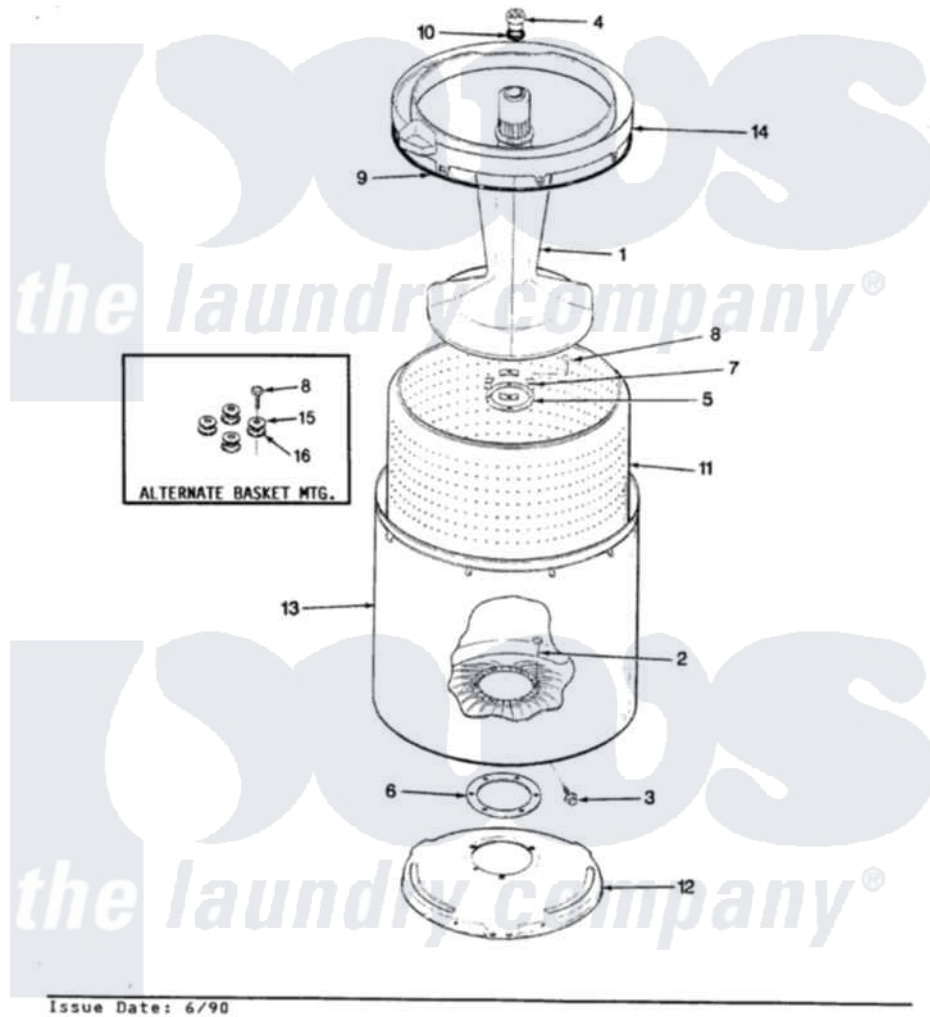

Norge LWM202AC 11 - TUB (REV. A-D)

SECTION: TUB
MODEL: LWM202C

Norge [Residential Norge LWM202AC Washer Parts](#) Parts Diagram 11 - TUB (REV. A-D)
Click on the part number to view part

Item	Original Part Number	Replaced By	Status	Part Description
1	35-2456	33-4352		Agitator
2	35-2062	21001063		Screw, Shoulder
3	25-7914	22002933		Screw
4	33-6241			Cap
5	33-8959			Gasket
6	35-2061			Gasket, Tub To Housing
7	35-8799		Not Available	REINFORCEMENT PLATE
8	25-7783	4356852		Screw
9	35-2328			Seal, Tub Top
10	25-7330			Rubber Washer
11	35-2508		Not Available	BASKET WHITE
12	35-2529		Not Available	TUB SUPPORT
13	35-2038			Tub
14	35-2262		Not Available	SHIELD, TUB TOP
"	35-2034		Not Available	TOP, TUB
15	25-7921		Not Available	STEEL WASHER