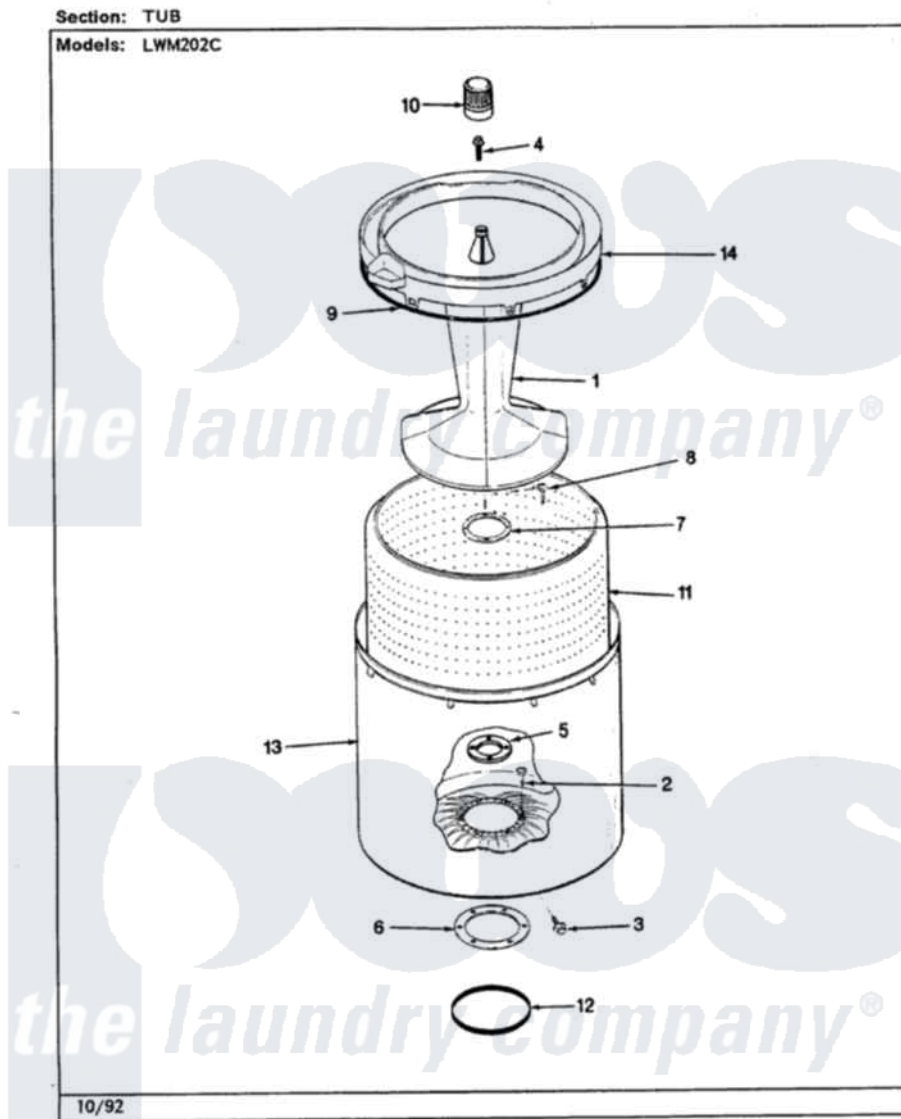

Norge LWM202AC 12 - TUB (REV. E-J)

Norge Residential Norge LWM202AC Washer Parts Parts Diagram 12 - TUB (REV. E-J)
Click on the part number to view part

Item	Original Part Number	Replaced By	Status	Part Description
1	35-2717	35-3580		Agitator
2	25-7947	21001063		Screw, Shoulder
3	25-7953	22002933		Screw
4	25-7948	W10309247		Screw
5	35-2980	35-3685		Gasket, Basket To Centerpost
6	35-2979			Gasket, Tub/Hsg
7	35-3014			Gasket And Reinf. Plate Assembly
8	25-7783	4356852		Screw
9	35-2328			Seal, Tub Top
10	35-2733			Cap, Agitator
11	35-3016		Not Available	BASKET ASSY
12	35-2978			Seal, Tub/Housing
13	35-2952	35-3700		Tub Assembly
14	35-2262		Not Available	SHIELD, TUB TOP
"	35-2034		Not Available	TOP, TUB