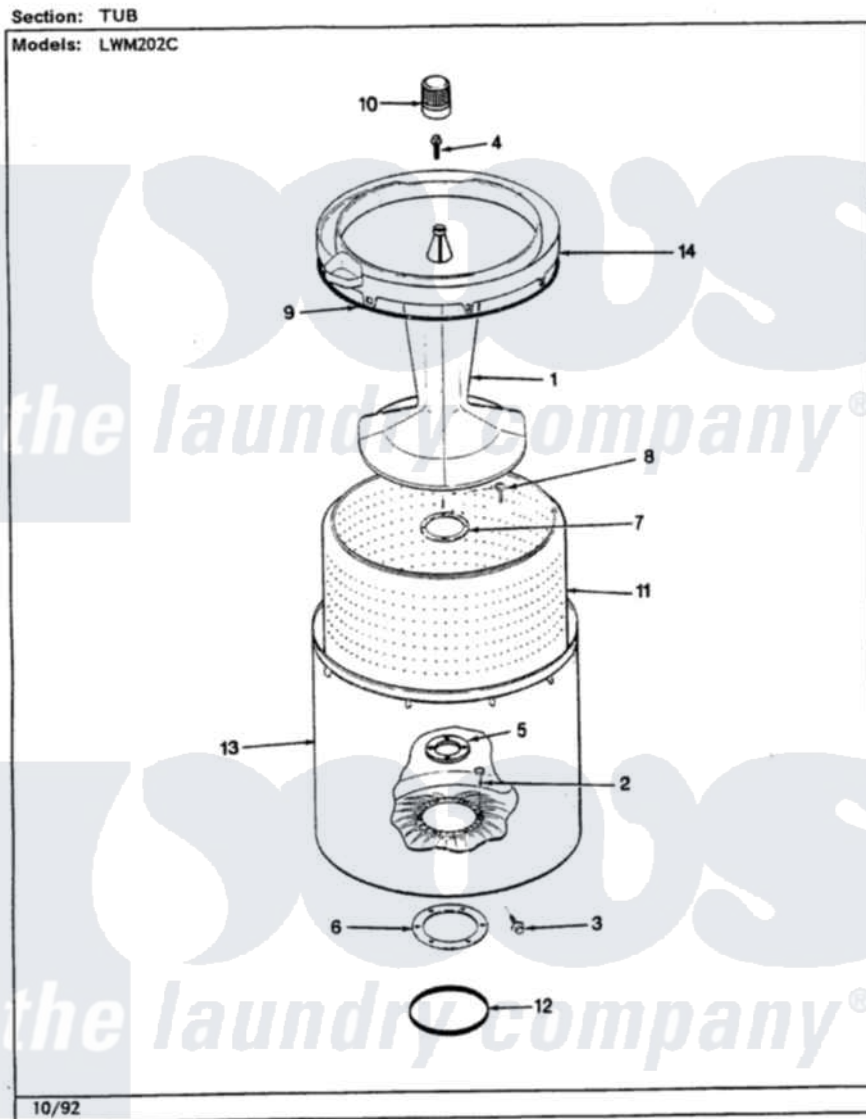

# Norge LWM202AC 13 - TUB (REV. K)

Norge Residential Norge LWM202AC Washer Parts Parts Diagram 13 - TUB (REV. K)  
Click on the part number to view part

Item	Original Part Number	Replaced By	Status	Part Description
1	<a href="#">35-3580</a>			Agitator
2	25-7947	<a href="#">21001063</a>		Screw, Shoulder
3	25-7953	<a href="#">22002933</a>		Screw
4	25-7948	<a href="#">W10309247</a>		Screw
5	<a href="#">35-3685</a>			Gasket, Basket To Centerpost
6	<a href="#">35-3686</a>			Gasket, Tub To Housing
7	<a href="#">35-3014</a>			Gasket And Reinf. Plate Assembly
8	25-7783	<a href="#">4356852</a>		Screw
9	<a href="#">35-2328</a>			Seal, Tub Top
10	<a href="#">35-2733</a>			Cap, Agitator
11	35-3016		Not Available	BASKET ASSY
12	<a href="#">35-2978</a>			Seal, Tub/Housing
13	<a href="#">35-3700</a>			Tub Assembly
14	35-3578		Not Available	TOP, TUB
"	35-2262		Not Available	SHIELD, TUB TOP