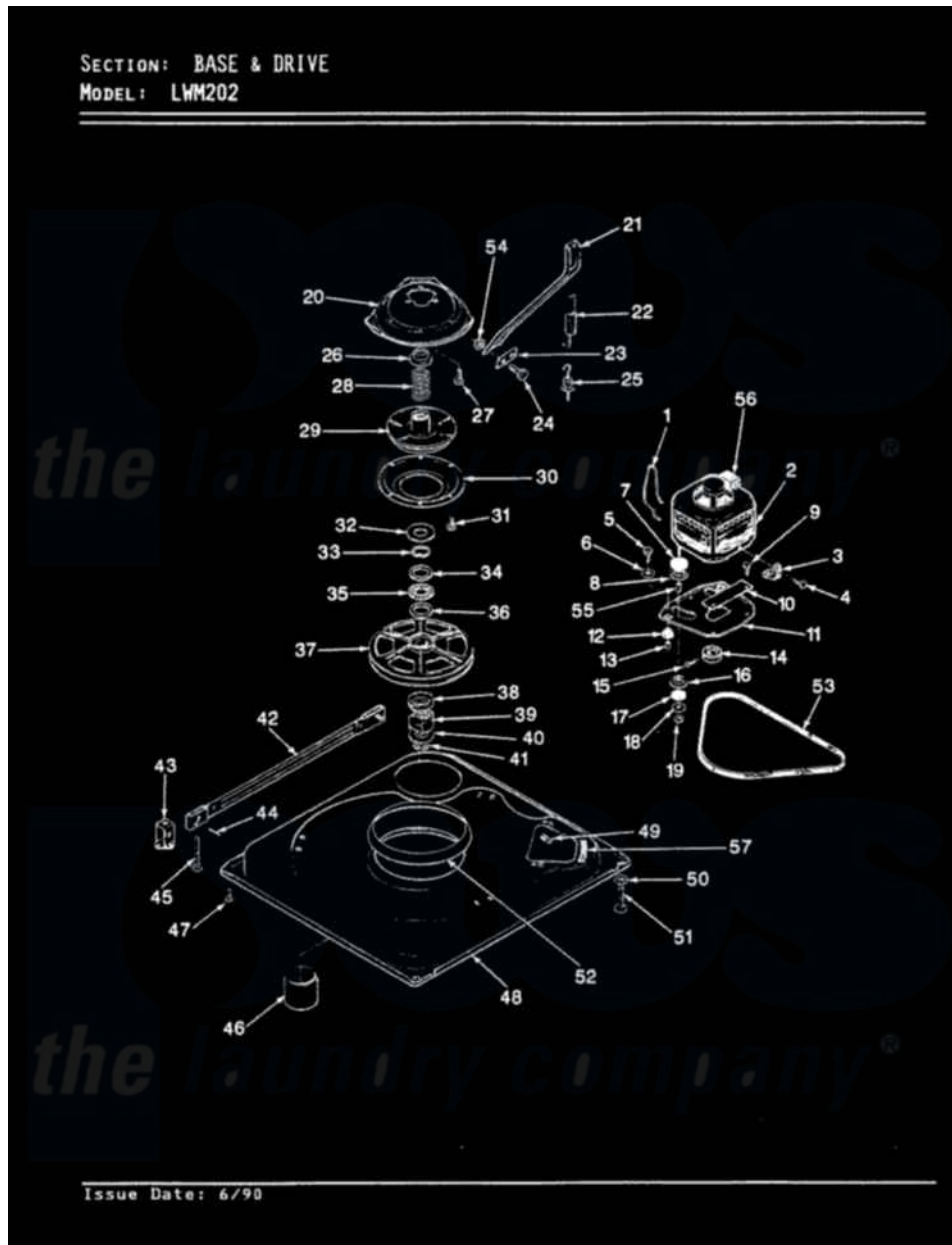

Norge LWM202H 01 - BASE & DRIVE (REV. A-D)

Norge Residential Norge LWM202H Washer Parts Parts Diagram 01 - BASE & DRIVE (REV. A-D)
 Click on the part number to view part

Item	Original Part Number	Replaced By	Status	Part Description
1	35-0235			Spring, Motor Pivot
2	LA-2002		Not Available	MOTOR KIT
"	35-2030		Not Available	MOTOR
3	33-9945			Slide, Foot
4	25-7418	33001178		Back, Tumbler
5	25-7833	21001977		Screw
6	25-7834			Washer, Motor/Base Screw
7	33-9946			Isolator, Motor
8	33-9944	35-3570		Washer, Motor Pivot
9	25-3083	212951		Screw, No.6-32 X 1/4 Inch
10	33-9947		Not Available	DBL.PIVOT SLIDE
11	35-2810	21001783		Plate And Screw Assembly
"	35-2021	21001783		Plate And Screw Assembly
12	33-9941	35-3646		Isolator, Motor Plate
13	25-7831			Spacer, Mounting
14	35-2124	W10143344		Pulley