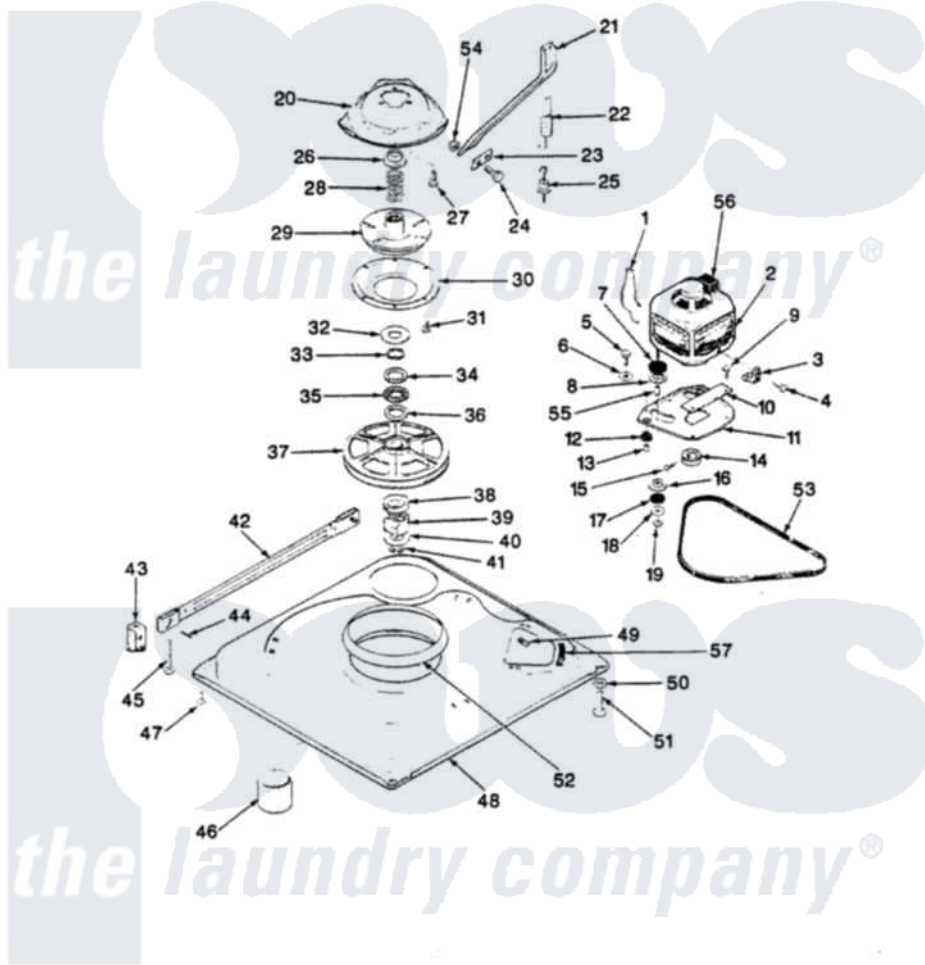

Norge LWM202H 02 - BASE & DRIVE (REV. E-G)

SECTION: BASE & DRIVE
 MODEL: LWM202

Issue Date: 6/90

Norge [Residential Norge LWM202H Washer Parts](#) Parts Diagram 02 - BASE & DRIVE (REV. E-G)
 Click on the part number to view part

Item	Original Part Number	Replaced By	Status	Part Description
1	35-0235			Spring, Motor Pivot
2	LA-2002		Not Available	MOTOR KIT
"	35-2030		Not Available	MOTOR
3	33-9945			Slide, Foot
4	25-7418	33001178		Back, Tumbler
5	25-7833	21001977		Screw
6	25-7834			Washer, Motor/Base Screw
7	33-9946			Isolator, Motor
8	33-9944	35-3570		Washer, Motor Pivot
9	25-3083	212951		Screw, No.6-32 X 1/4 Inch
10	33-9947		Not Available	DBL.PIVOT SLIDE
11	35-2810	21001783		Plate And Screw Assembly
12	33-9941	35-3646		Isolator, Motor Plate
13	25-7831			Spacer, Mounting
14	35-2124	W10143344		Pulley
15	25-7117			Set Screw