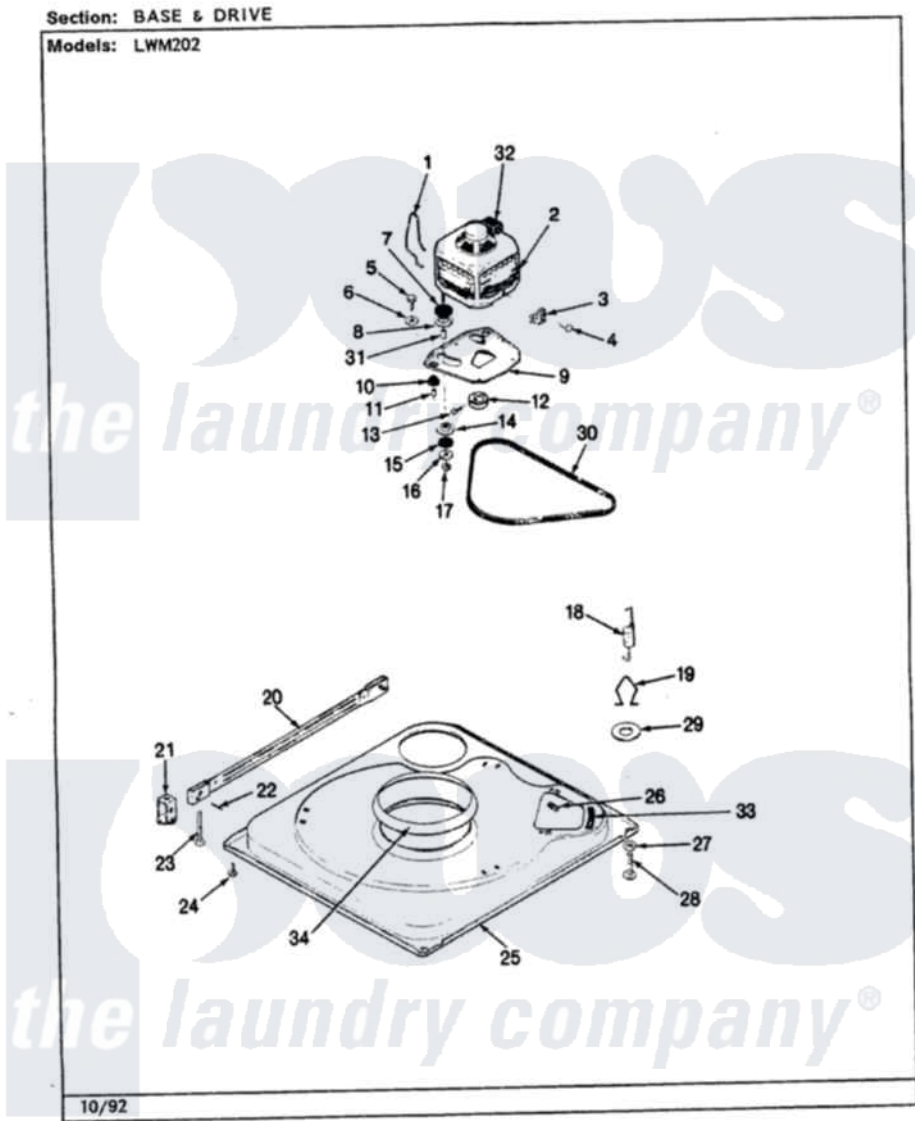

Norge LWM202H 03 - BASE & DRIVE (REV. H-M)

Norge [Residential Norge LWM202H Washer Parts](#) Parts Diagram 03 - BASE & DRIVE (REV. H-M)
Click on the part number to view part

Item	Original Part Number	Replaced By	Status	Part Description
1	35-0235			Spring, Motor Pivot
2	LA-2002		Not Available	MOTOR KIT
"	35-2030		Not Available	MOTOR
3	33-9945			Slide, Foot
4	25-7418	33001178		Back, Tumbler
5	25-7833	21001977		Screw
6	25-7834			Washer, Motor/Base Screw
7	33-9946			Isolator, Motor
8	33-9944	35-3570		Washer, Motor Pivot
9	35-2810	21001783		Plate And Screw Assembly
10	33-9941	35-3646		Isolator, Motor Plate
11	25-7831			Spacer, Mounting
12	35-2124	W10143344		Pulley
13	25-7117			Set Screw
14	33-9943	35-3571		Slide, Motor Pivot
15	33-9967			Washer, Motor Isolator

16	25-7047		Washer, Flat
17	25-7325	Y707702	Locknut
18	35-2681		Not Available
"	35-3658		SPRING, SUSPENSION
			Spring, Suspension
19	35-2976		Not Available
			HOOK, SUSPENSION SPRING
20	35-2049	21001881	Bar, Stabilizer
21	35-2046		Bracket, Stabilizer
22	35-2052		Pin, Stabilizer
23	35-2050	22004469	Leg And Foot Self Stabalizing
24	25-7828	489483	Screw 10-32 X 1/2
"	35-2039		Not Available
			PAD, FOOT
25	35-2984		Not Available
			BASE
26	25-7838	25-7845	Speednut, Motor
27	25-7915		Hex Nut
28	35-0772	25001119	Foot And Pad Assembly
"	35-0837	25001119	Foot And Pad Assembly
29	Y25-7951		Washer, Suspension Hook
30	35-2320	21352320	Belt, Drive
31	25-7830		Spacer
32	33-9765		Switch, Motor
33	35-2065		Pad, Motor Plate
34	35-2357	21002026	Snubber