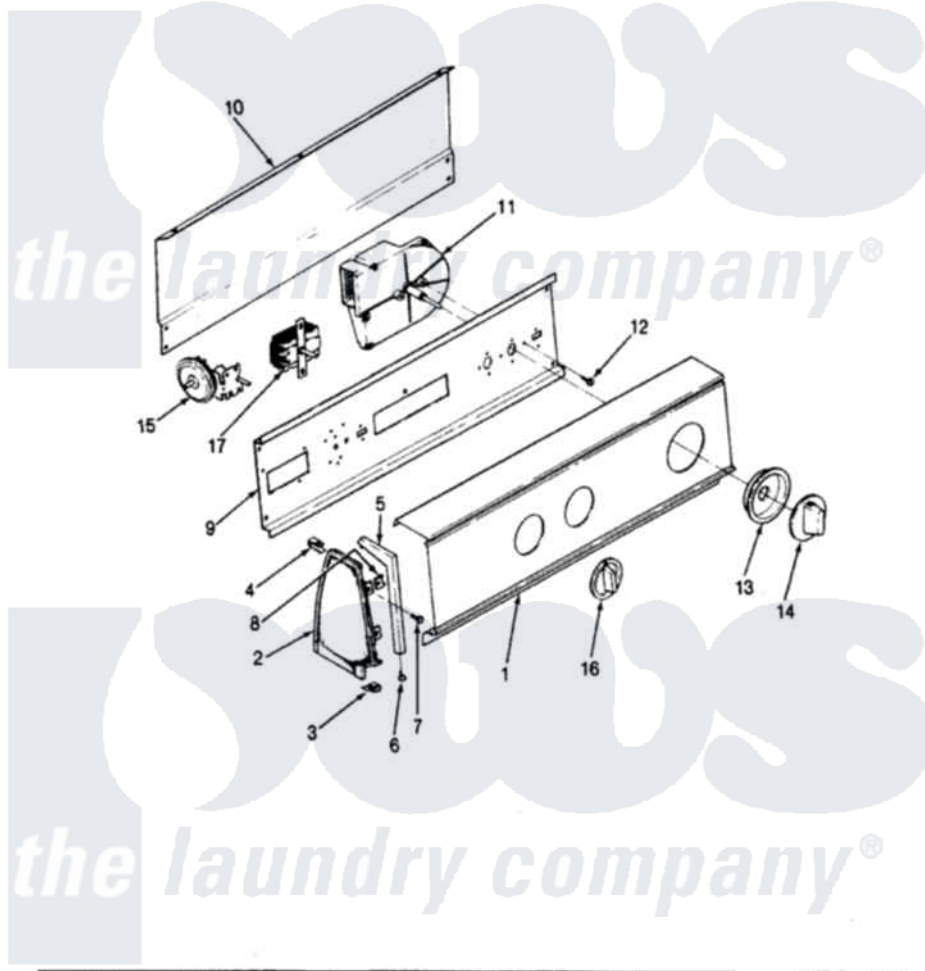

# Norge LWM202H 05 - CONTROL PANEL (REV. E-G)

SECTION: BACKGUARD  
 MODEL: LWM202

Issue Date: 6/90

[Norge Residential Norge LWM202H Washer Parts](#) Parts Diagram 05 - CONTROL PANEL (REV. E-G)  
 Click on the part number to view part

Item	Original Part Number	Replaced By	Status	Part Description
1	<a href="#">25-7702</a>			Speedclip, End Cap To Control Panel
"	<a href="#">25-7793</a>			Screw
"	35-2559		Not Available	PANEL, CONTROL
2	35-2488	<a href="#">21001452</a>		Cap- End
"	35-2487	<a href="#">21001451</a>		Cap- End
3	34-9487		Not Available	PLATE, REINFORCEMENT
"	25-7697	<a href="#">25-2219</a>		Screw
"	<a href="#">25-7851</a>			Speedclip, End Cap To Top
4	25-7435	<a href="#">33002917</a>		Screw, No.10-16
5	53-0279		Not Available	TRIM, END CAP (RT)
"	53-0280		Not Available	TRIM, END CAP (LT)
6	<a href="#">25-7760</a>			Screw
7	25-3092	<a href="#">90767</a>		Screw, 8A X 3/8 HeX Washer Head Tapping
8	<a href="#">25-7702</a>			Speedclip, End Cap To Control Panel

9	<a href="#">53-1676</a>		Shield, Control
10	35-2688	<a href="#">21001460</a>	Shield, Rear
"	25-3092	<a href="#">90767</a>	Screw, 8A X 3/8 HeX Washer Head Tapping
"	<a href="#">25-3457</a>		Screw, Sems
11	<a href="#">35-2749</a>		Timer
12	25-0088	<a href="#">489483</a>	Screw 10-32 X 1/2
13	35-2255	<a href="#">21001497</a>	Skirt Ri
14	35-2485	<a href="#">12500058</a>	Knob Ski
15	25-3092	<a href="#">90767</a>	Screw, 8A X 3/8 HeX Washer Head Tapping
"	<a href="#">35-0119</a>		Rotary Switch
16	25-3092	<a href="#">90767</a>	Screw, 8A X 3/8 HeX Washer Head Tapping
"	35-2186	Not Available	KNOB, SELECTOR
17	25-3092	<a href="#">90767</a>	Screw, 8A X 3/8 HeX Washer Head Tapping
"	35-2145	<a href="#">21001554</a>	Switch, Water Level
18	35-2356	Not Available	MANUAL, U&C INSERT