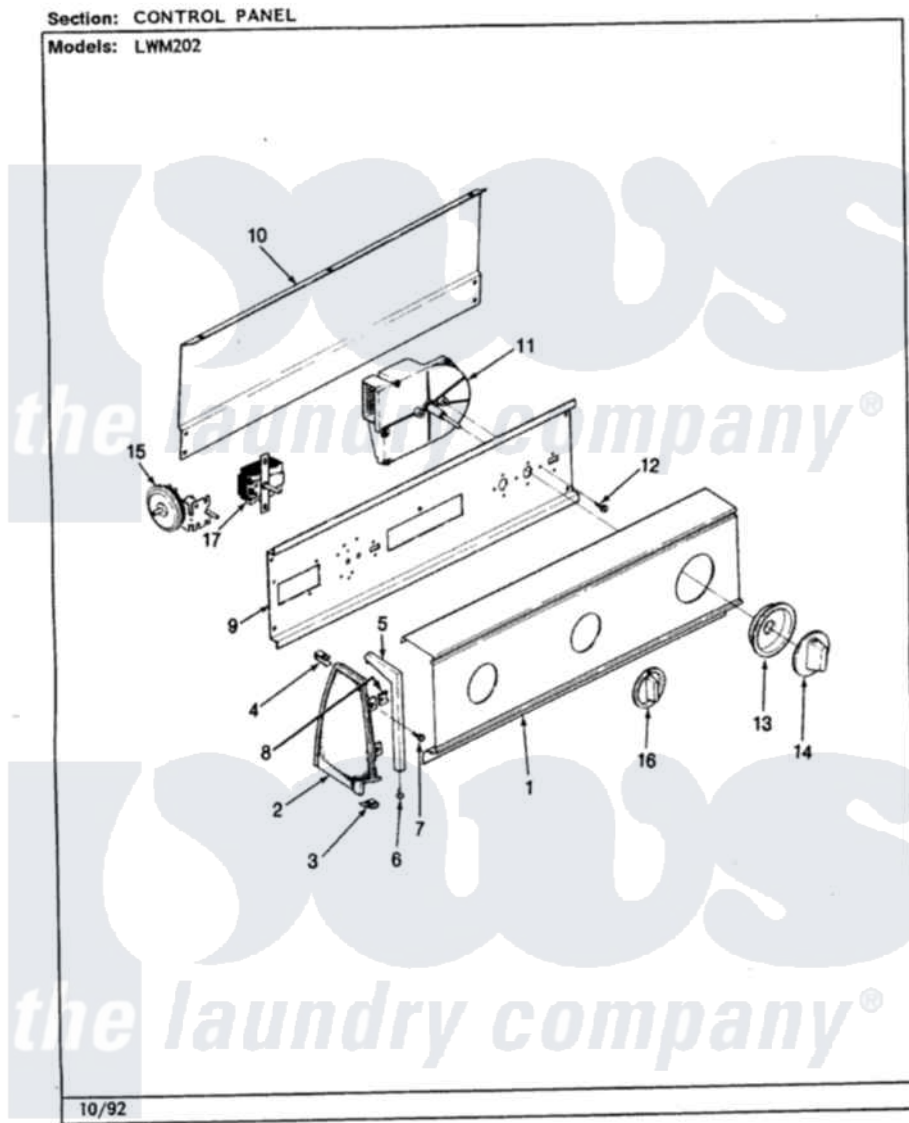

# Norge LWM202H 06 - CONTROL PANEL (REV. H-M)

Norge Residential Norge LWM202H Washer Parts Parts Diagram 06 - CONTROL PANEL (REV. H-M)  
Click on the part number to view part

Item	Original Part Number	Replaced By	Status	Part Description
1	<a href="#">25-7702</a>			Speedclip, End Cap To Control Panel
"	<a href="#">25-7793</a>			Screw
"	35-2559		Not Available	PANEL, CONTROL
2	35-2488	<a href="#">21001452</a>		Cap- End
"	35-2487	<a href="#">21001451</a>		Cap- End
3	34-9487		Not Available	PLATE, REINFORCEMENT
"	25-7697	<a href="#">25-2219</a>		Screw
"	<a href="#">25-7851</a>			Speedclip, End Cap To Top
4	25-7435	<a href="#">33002917</a>		Screw, No.10-16
"	<a href="#">25-7852</a>			Speedclip, Rr Shld To End Cap
5	53-0278		Not Available	TRIM, END CAP (LT)
"	53-0277		Not Available	TRIM, END CAP (RT)
6	<a href="#">25-7760</a>			Screw
7	25-3092	<a href="#">90767</a>		Screw, 8A X 3/8 HeX Washer Head Tapping

8	<a href="#">25-7702</a>		Speedclip, End Cap To Control Panel
9	<a href="#">53-1676</a>		Shield, Control
10	25-7853	<a href="#">25-7933</a>	Ring, Retaining
"	35-2688	<a href="#">21001460</a>	Shield, Rear
"	25-3092	<a href="#">90767</a>	Screw, 8A X 3/8 HeX Washer Head Tapping
"	<a href="#">25-3457</a>		Screw, Sems
11	<a href="#">35-2749</a>		Timer
12	25-0205	<a href="#">216412</a>	Screw, Bracket To Timer
13	35-2255	<a href="#">21001497</a>	Skirt Ri
14	35-2485	<a href="#">12500058</a>	Knob Ski
15	<a href="#">35-0119</a>		Rotary Switch
"	25-3092	<a href="#">90767</a>	Screw, 8A X 3/8 HeX Washer Head Tapping
16	25-3092	<a href="#">90767</a>	Screw, 8A X 3/8 HeX Washer Head Tapping
"	35-2186		Not Available
17	35-3283	<a href="#">21001554</a>	KNOB, SELECTOR
"	35-3283	<a href="#">21001554</a>	Switch, Water Level
"	25-3092	<a href="#">90767</a>	Screw, 8A X 3/8 HeX Washer Head Tapping
"	35-2801	<a href="#">21001554</a>	Switch, Water Level
18	35-2356		Not Available
			MANUAL, U&C INSERT