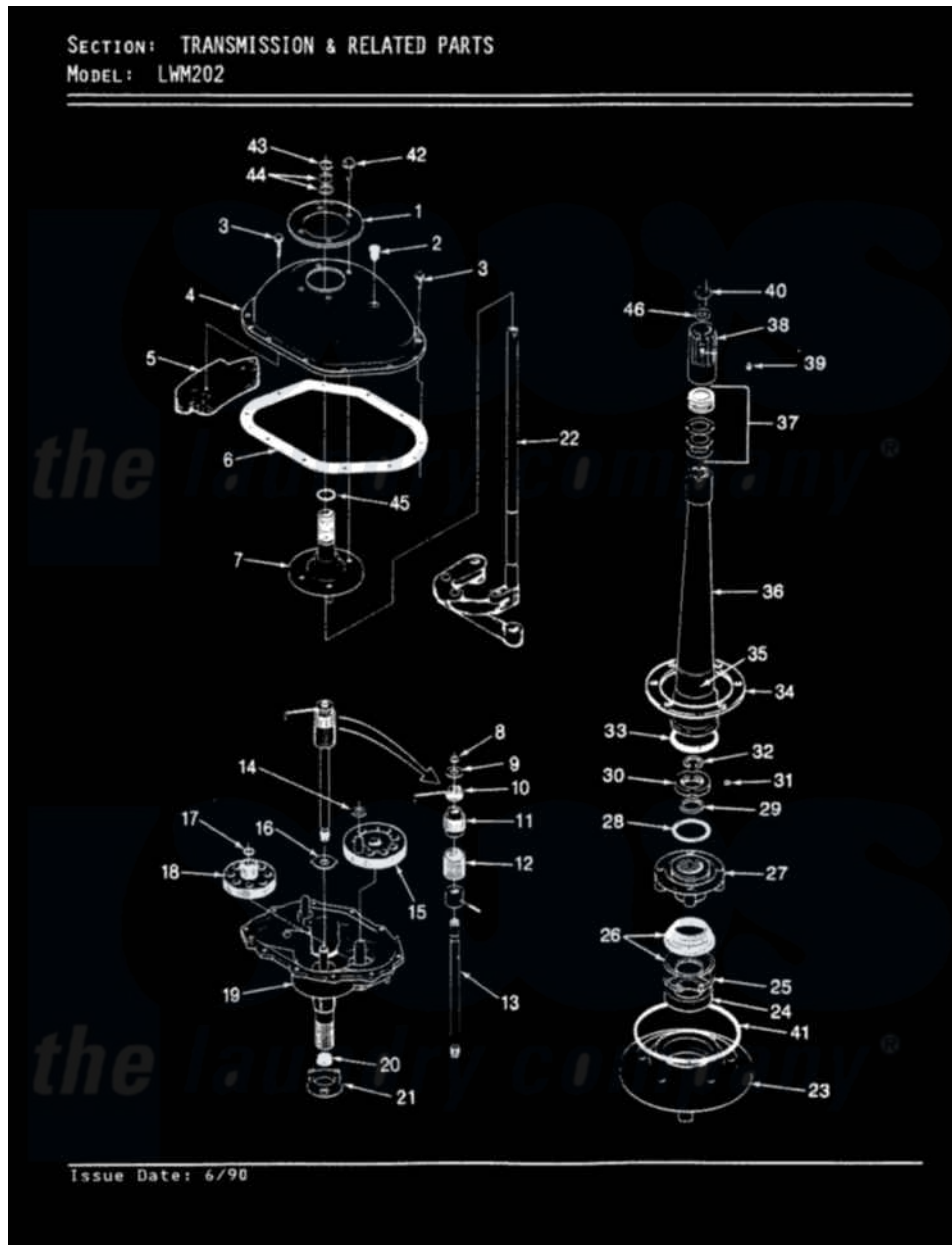

# Norge LWM202H 07 - TRANSMISSION & RELATED PARTS (REV. A-D)

Norge Residential Norge LWM202H Washer Parts Parts Diagram 07 - TRANSMISSION & RELATED PARTS (REV. A-D)  
Click on the part number to view part

Item	Original Part Number	Replaced By	Status	Part Description
1	33-9893	<a href="#">33-7187</a>		Covr Reinforcmt
2	33-9373		Not Available	OIL FILL PLUG
3	<a href="#">25-7916</a>			Bolt
4	<a href="#">33-4286N</a>			Transmission Cover Kit
5	35-2130		Not Available	COUNTER WEIGHT
6	35-1030		Not Available	GASKET, TRANSMISSION HOUSING
7	33-8763	<a href="#">33-4286N</a>		Transmission Cover Kit
8	<a href="#">25-7847</a>			Ring, Retaining
9	25-7416		Not Available	WASHER, FLAT
10	33-6114	<a href="#">33-6463</a>		Spring
11	<a href="#">35-2001</a>			Pinion, Drive
12	33-3195		Not Available	SPRING
13	35-2116		Not Available	DRIVE SHAFT & HUB ASSY
"	<a href="#">LA-2005</a>			Clutch Assembly Kit
14	<a href="#">25-7091</a>			Thrust Washer
15	<a href="#">35-2043</a>			Crank Gear