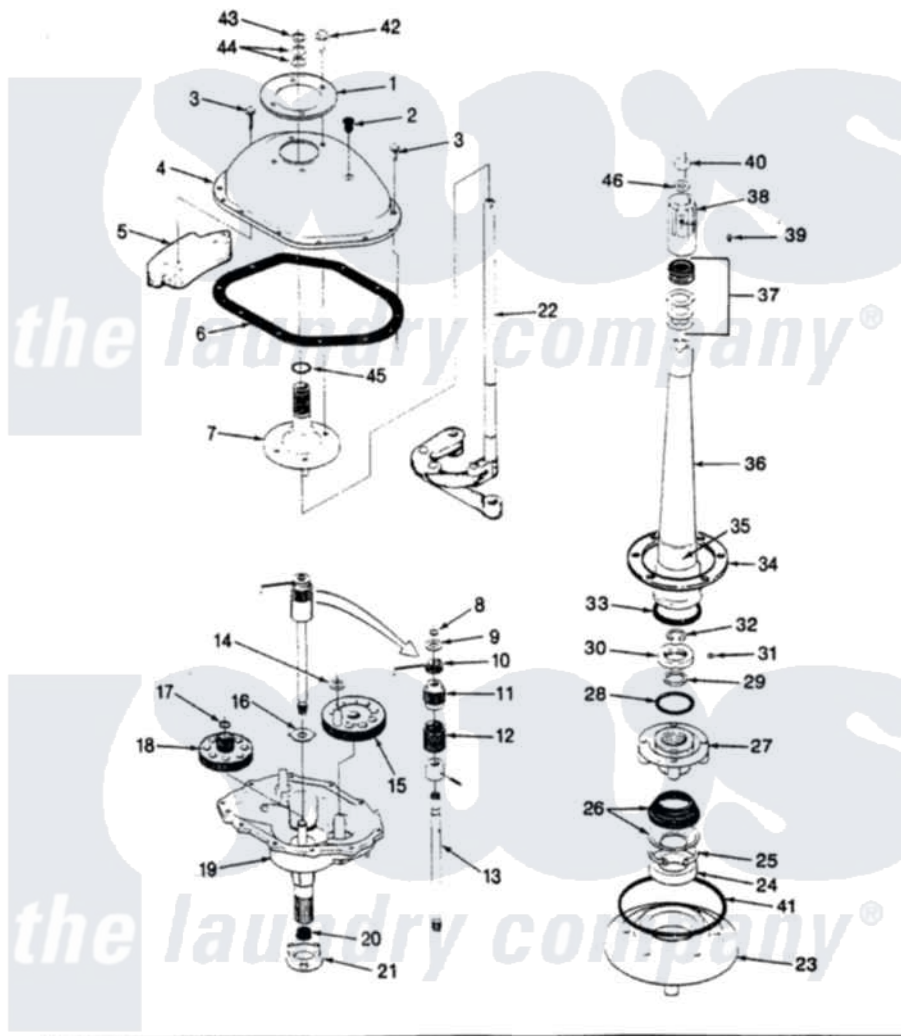

Norge LWM202H 08 - TRANSMISSION & RELATED PARTS (REV. E-G)

SECTION: TRANSMISSION & RELATED PARTS
 MODEL: LWM202

Issue Date: 6/90

Norge Residential Norge LWM202H Washer Parts Parts Diagram 08 - TRANSMISSION & RELATED PARTS (REV. E-G)
 Click on the part number to view part

Item	Original Part Number	Replaced By	Status	Part Description
1	33-9893	33-7187		Covr Reinforcmt
2	33-9373		Not Available	OIL FILL PLUG
3	25-7916			Bolt
4	33-4286N			Transmission Cover Kit
"	35-2620		Not Available	COVER, TRANSMISSION
5	35-2130		Not Available	COUNTER WEIGHT
"	35-2642			Counterweight
6	35-1030		Not Available	GASKET, TRANSMISSION HOUSING
7	33-8763	33-4286N		Transmission Cover Kit
"	35-2654			Drive Tube Assembly
8	25-7847			Ring, Retaining
9	25-7416		Not Available	WASHER, FLAT
10	33-6114	33-6463		Spring
11	35-2001			Pinion, Drive
12	33-3195		Not Available	SPRING
13	LA-2005			Clutch Assembly Kit