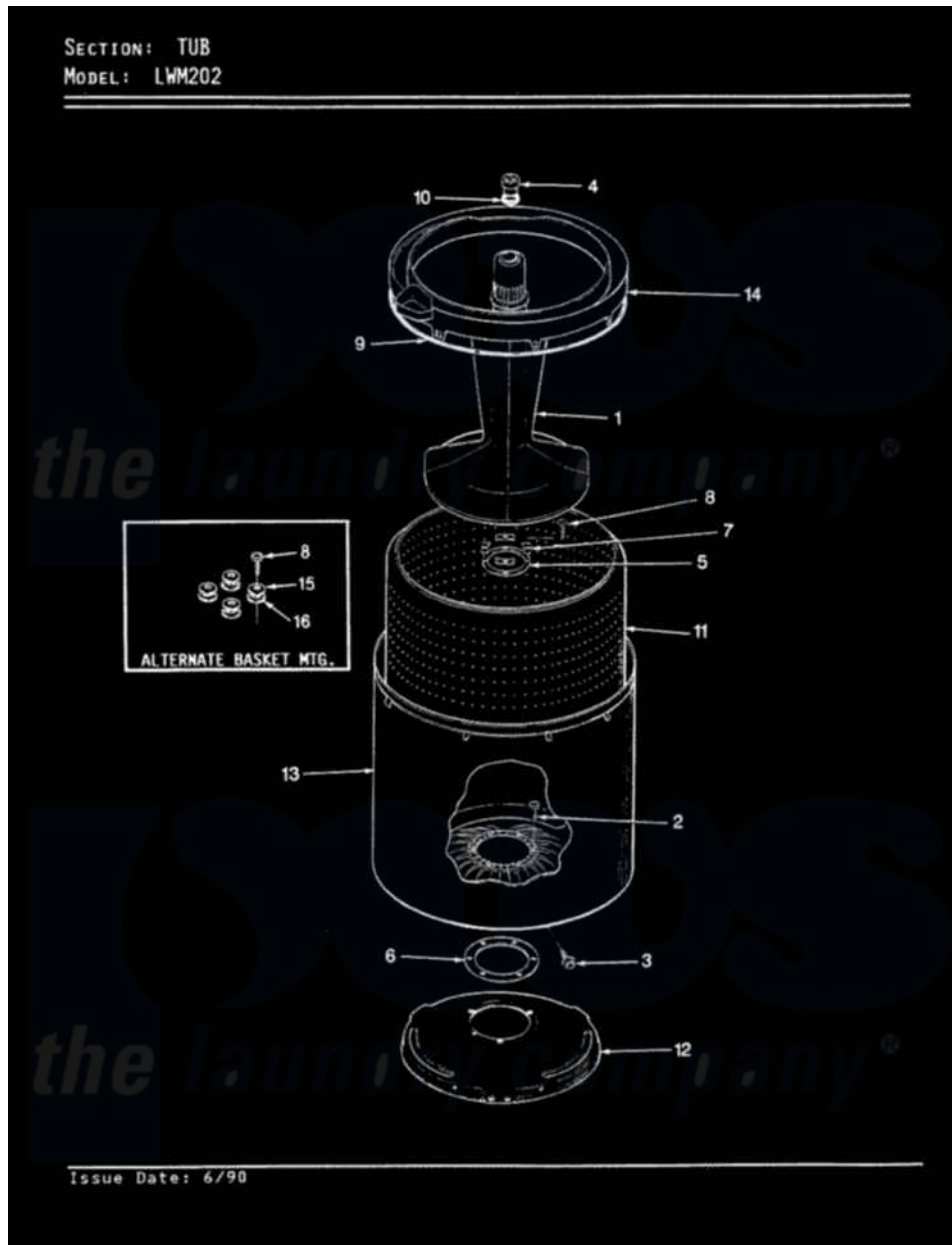

Norge LWM202H 10 - TUB (REV. A-D)

Norge Residential Norge LWM202H Washer Parts Parts Diagram 10 - TUB (REV. A-D)
Click on the part number to view part

Item	Original Part Number	Replaced By	Status	Part Description
1	35-2456	33-4352		Agitator
2	35-2062	21001063		Screw, Shoulder
3	25-7914	22002933		Screw
4	33-6241			Cap
5	35-2060			Seal, Tub To Housing
6	35-2061			Gasket, Tub To Housing
7	35-8799		Not Available	REINFORCEMENT PLATE
8	25-7783	4356852		Screw
9	35-2328			Seal, Tub Top
10	25-7330			Rubber Washer
11	35-2508		Not Available	BASKET WHITE
12	35-2529		Not Available	TUB SUPPORT
13	35-2038			Tub
14	35-2262		Not Available	SHIELD, TUB TOP
"	35-2034		Not Available	TOP, TUB
15	25-7921		Not Available	STEEL WASHER