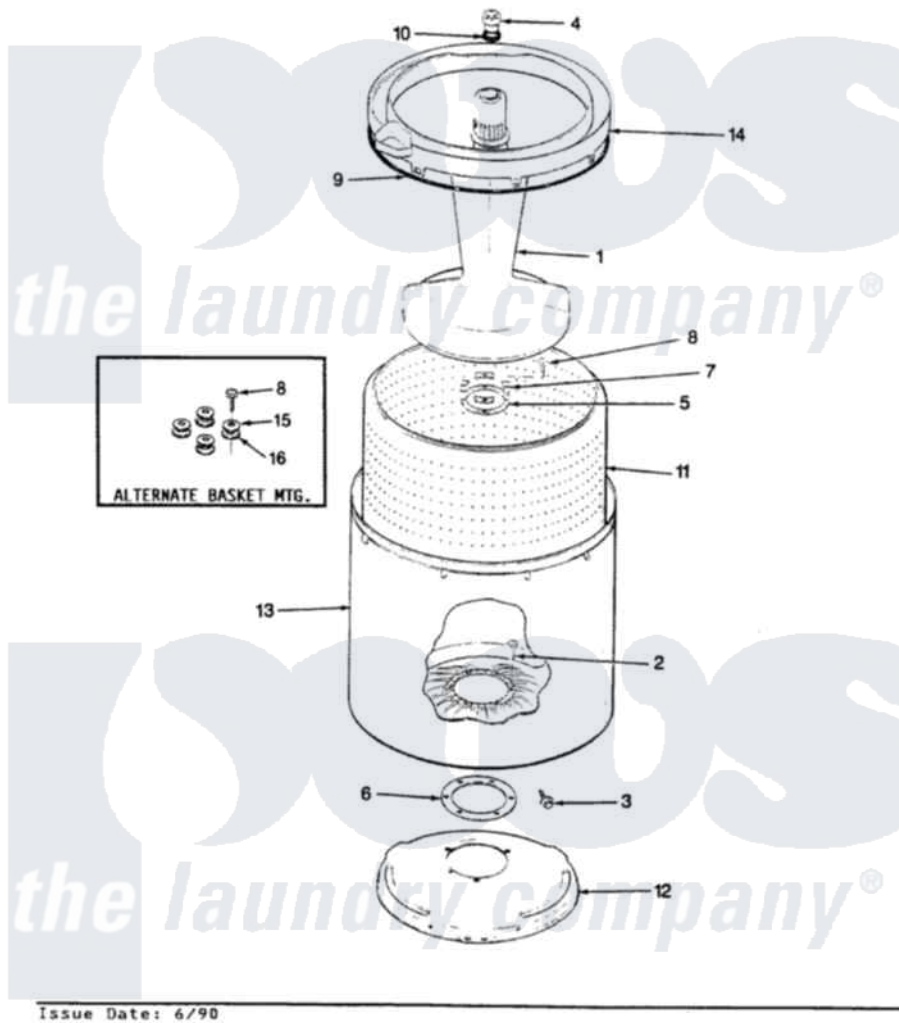

Norge LWM202H 11 - TUB (REV. E-G)

SECTION: TUB
MODEL: LWM202

Norge Residential Norge LWM202H Washer Parts Parts Diagram 11 - TUB (REV. E-G)
Click on the part number to view part

Item	Original Part Number	Replaced By	Status	Part Description
1	35-2456	33-4352		Agitator
2	35-2062	21001063		Screw, Shoulder
3	25-7914	22002933		Screw
4	33-6241			Cap
5	35-2060			Seal, Tub To Housing
6	35-2061			Gasket, Tub To Housing
7	35-8799		Not Available	REINFORCEMENT PLATE
8	25-7783	4356852		Screw
9	35-2328			Seal, Tub Top
10	25-7330			Rubber Washer
11	35-2508		Not Available	BASKET WHITE
12	35-2529		Not Available	TUB SUPPORT
13	35-2038			Tub
14	35-2262		Not Available	SHIELD, TUB TOP
"	35-2034		Not Available	TOP, TUB
15	25-7921		Not Available	STEEL WASHER