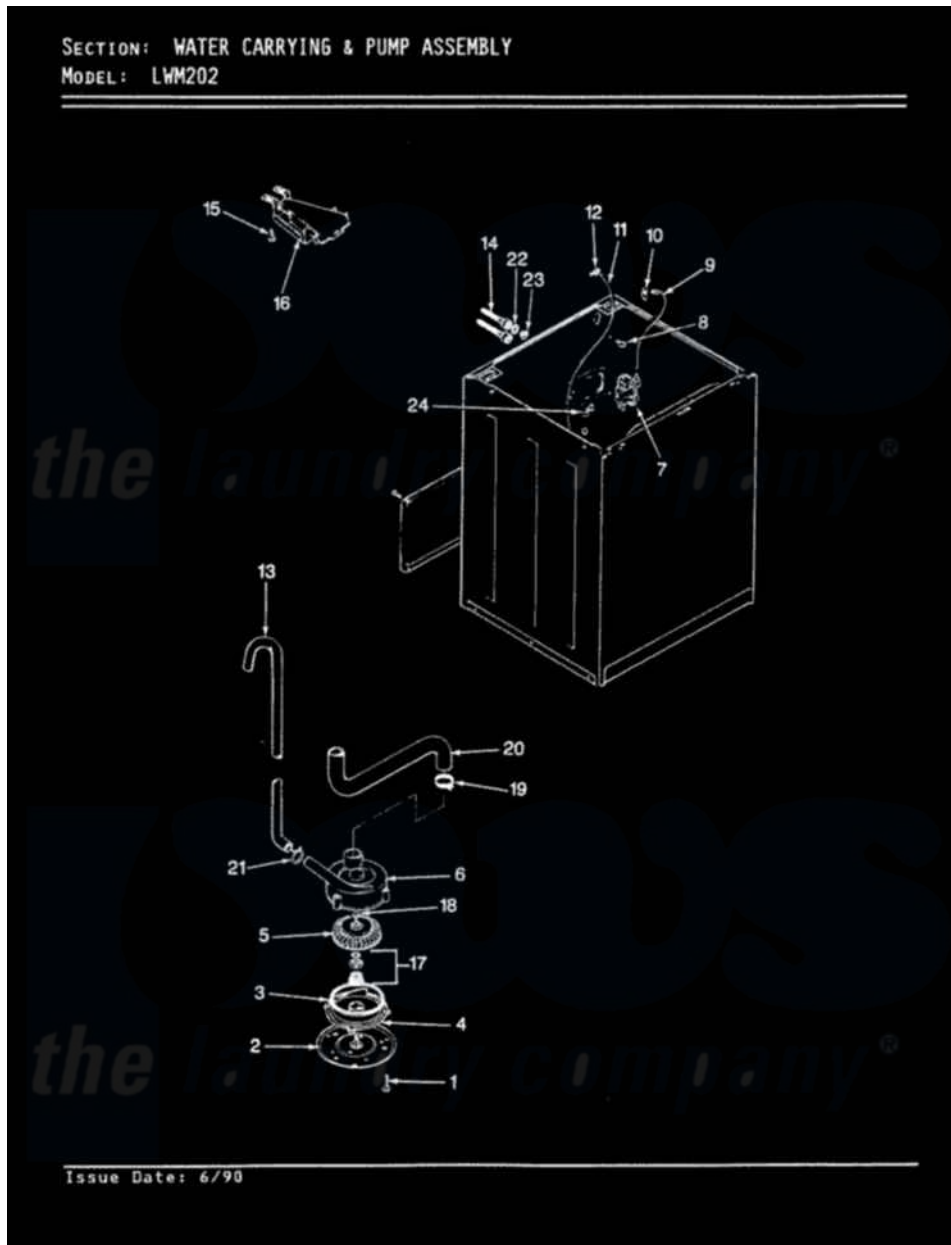

Norge LWM202H 13 - WATER CARRYING & PUMP ASSY. (REV. A-D)

Norge Residential Norge LWM202H Washer Parts Parts Diagram 13 - WATER CARRYING & PUMP ASSY. (REV. A-D)
 Click on the part number to view part

Item	Original Part Number	Replaced By	Status	Part Description
1	25-7405	3196164		Screw
2	33-6035		Not Available	PLATE & PULLEY ASSY.
3	33-6032			Gasket
4	35-2058			Base, Pump
5	35-2057	35-6465		Pump Assem
6	35-2099	35-6465		Pump Assem
"	35-2056		Not Available	HOUSING, PUMP
7	35-2374	35-2374N		Valve, Water
"	25-7220			Clip, Cabinet Top
8	25-7867	596669		Clamp, Manifold
9	35-2378	12002749		Hose, Flume Kit
10	25-7867	596669		Clamp, Manifold
11	35-2321	21001748		Hose, Pressure Switch
"	35-2261		Not Available	PAD, PRESSURE SWITCH HOSE
12	33-6099			Clamp
13	33-9436	211704		Hose, Drain

14	33-7046	89503	Hose-Inlet
"	35-0873	76313	Hosefill
15	25-3092	90767	Screw, 8A X 3/8 HeX Washer Head Tapping
16	35-2051	21001760	Flume Assembly / Water Diverter
17	35-0707		Seal, Seat And "O" Ring
18	25-7894	W10001180	Screw
19	25-6099	33-6099	Clamp
20	35-2131	Not Available	HOSE, SUMP TO PUMP
21	25-7080	285655	Clamp, Hose
22	25-7048		Washer
23	33-7313	33-4264N	Strainer And Washer Kit
24	33-6099		Clamp