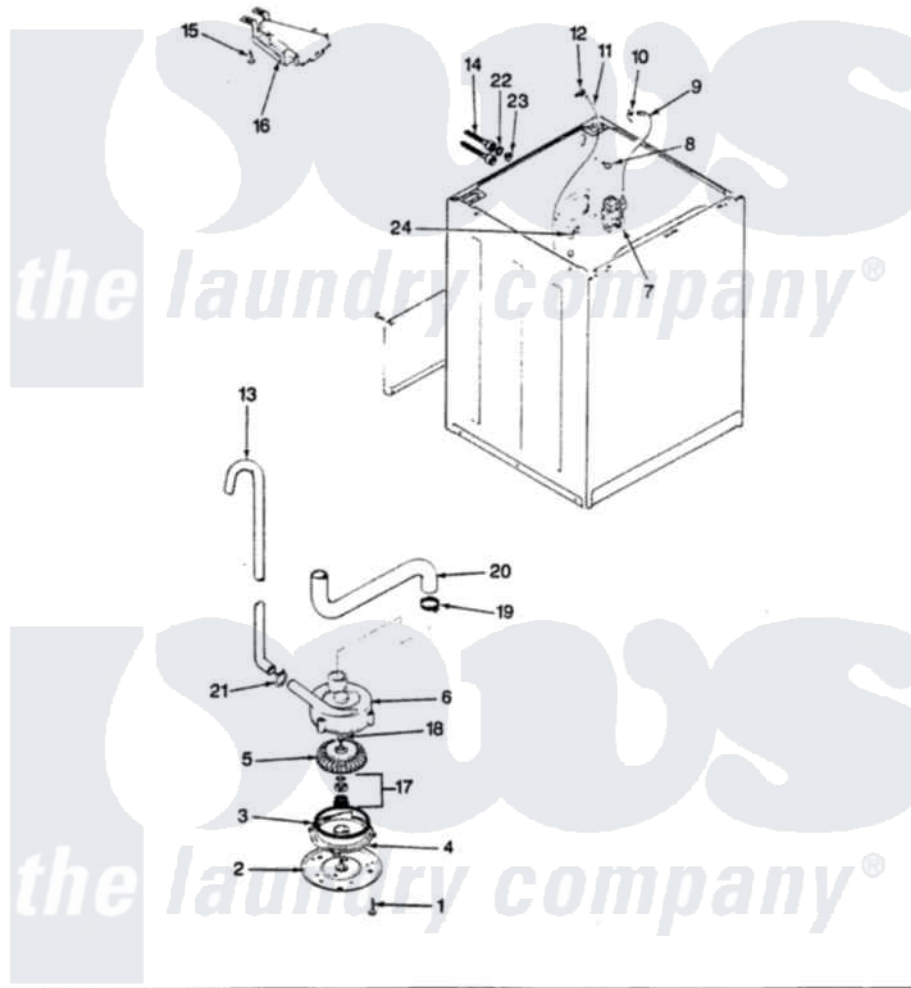

Norge LWM202H 14 - WATER CARRYING & PUMP ASSY. (REV. E-G)

SECTION: WATER CARRYING & PUMP ASSEMBLY
 MODEL: LWM202

Issue Date: 6/90

Norge [Residential Norge LWM202H Washer Parts](#) Parts Diagram 14 - WATER CARRYING & PUMP ASSY. (REV. E-G)
 Click on the part number to view part

Item	Original Part Number	Replaced By	Status	Part Description
1	25-7405	3196164		Screw
2	33-6035		Not Available	PLATE & PULLEY ASSY.
3	33-6032			Gasket
4	35-2058			Base, Pump
5	35-2057	35-6465		Pump Assem
6	35-2099	35-6465		Pump Assem
"	35-2056		Not Available	HOUSING, PUMP
7	25-7220			Clip, Cabinet Top
"	35-2376	35-2374N		Valve, Water
8	25-7867	596669		Clamp, Manifold
9	35-2378	12002749		Hose, Flume Kit
10	25-7867	596669		Clamp, Manifold
11	35-2261		Not Available	PAD, PRESSURE SWITCH HOSE
"	35-2321	21001748		Hose, Pressure Switch
12	33-6099			Clamp
13	33-9436	211704		Hose, Drain

"	35-2803	21001872	Hose, Drain
14	33-7046	89503	Hose-Inlet
"	35-0873	76313	Hosefill
15	25-3092	90767	Screw, 8A X 3/8 HeX Washer Head Tapping
16	35-2051	21001760	Flume Assembly / Water Diverter
17	35-0707		Seal, Seat And "O" Ring
18	25-7894	W10001180	Screw
19	25-6099	33-6099	Clamp
20	35-2131	Not Available	HOSE, SUMP TO PUMP
21	25-7080	285655	Clamp, Hose
22	25-7048		Washer
23	33-7313	33-4264N	Strainer And Washer Kit
24	33-6099		Clamp