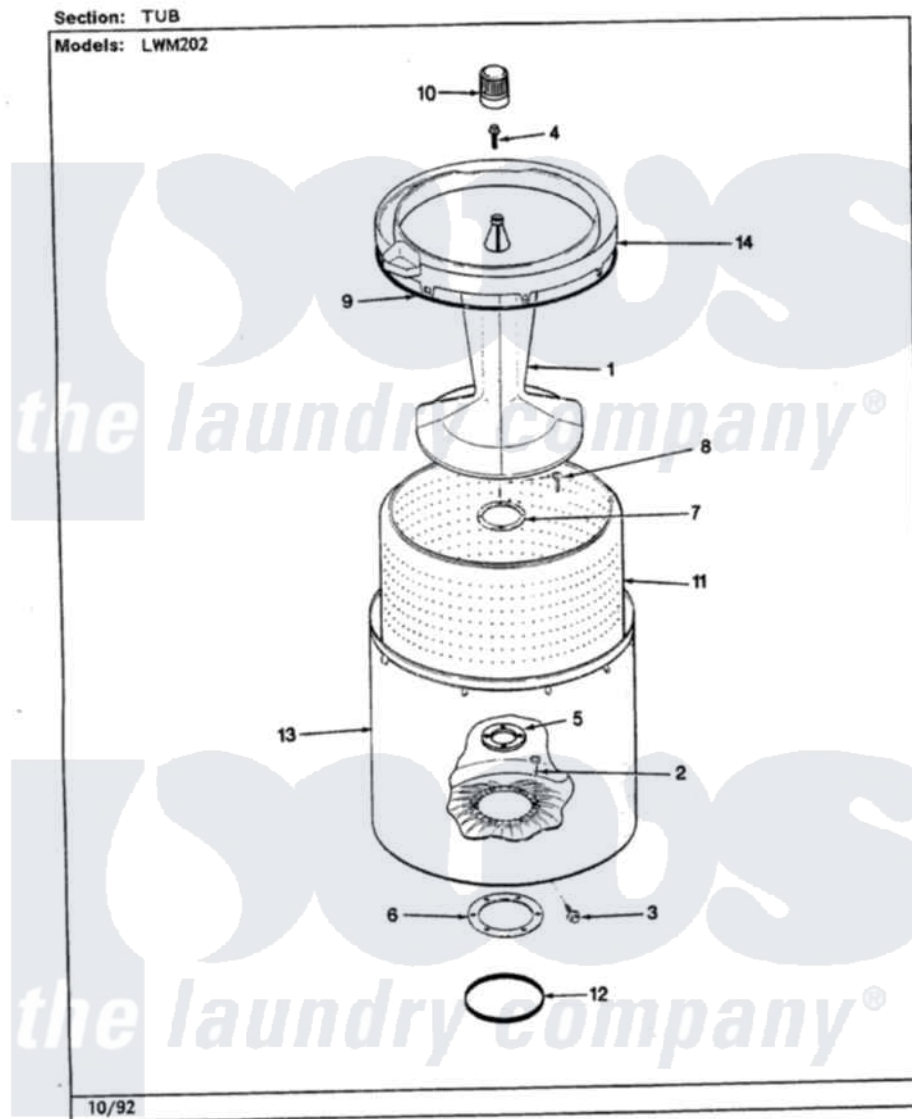

Norge LWM202H 15 - WATER CARRYING (REV. H-M)

Norge Residential Norge LWM202H Washer Parts Parts Diagram 15 - WATER CARRYING (REV. H-M)
Click on the part number to view part

Item	Original Part Number	Replaced By	Status	Part Description
1	25-7405	3196164		Screw
2	33-6035		Not Available	PLATE & PULLEY ASSY.
3	33-6032			Gasket
4	35-2058			Base, Pump
5	35-2057	35-6465		Pump Assem
6	35-2099	35-6465		Pump Assem
"	35-2344			Restrictor, Flow
"	35-2056		Not Available	HOUSING, PUMP
7	25-7220			Clip, Cabinet Top
"	35-2376	35-2374N		Valve, Water
8	25-7867	596669		Clamp, Manifold
9	35-2378	12002749		Hose, Flume Kit
10	25-7867	596669		Clamp, Manifold
11	35-2322	21001748		Hose, Pressure Switch
"	35-2261		Not Available	PAD, PRESSURE SWITCH HOSE
12	33-6099			Clamp

13	35-2896	211704	Hose, Drain
14	35-0873	76313	Hosefill
"	33-7046	89503	Hose-Inlet
15	25-3092	90767	Screw, 8A X 3/8 HeX Washer Head Tapping
16	35-2051	21001760	Flume Assembly / Water Diverter
17	35-0707		Seal, Seat And "O" Ring
18	25-7894	W10001180	Screw
19	25-6069	Not Available	CORBIN CLAMP
"	25-6068	285655	Clamp, Hose
20	35-3584	21001915	Hose, Tub To Pump
"	35-2982		Hose Tub To Pump
21	25-7080	285655	Clamp, Hose
22	25-7048		Washer
23	33-7313	33-4264N	Strainer And Washer Kit
24	25-7796	596669	Clamp, Manifold