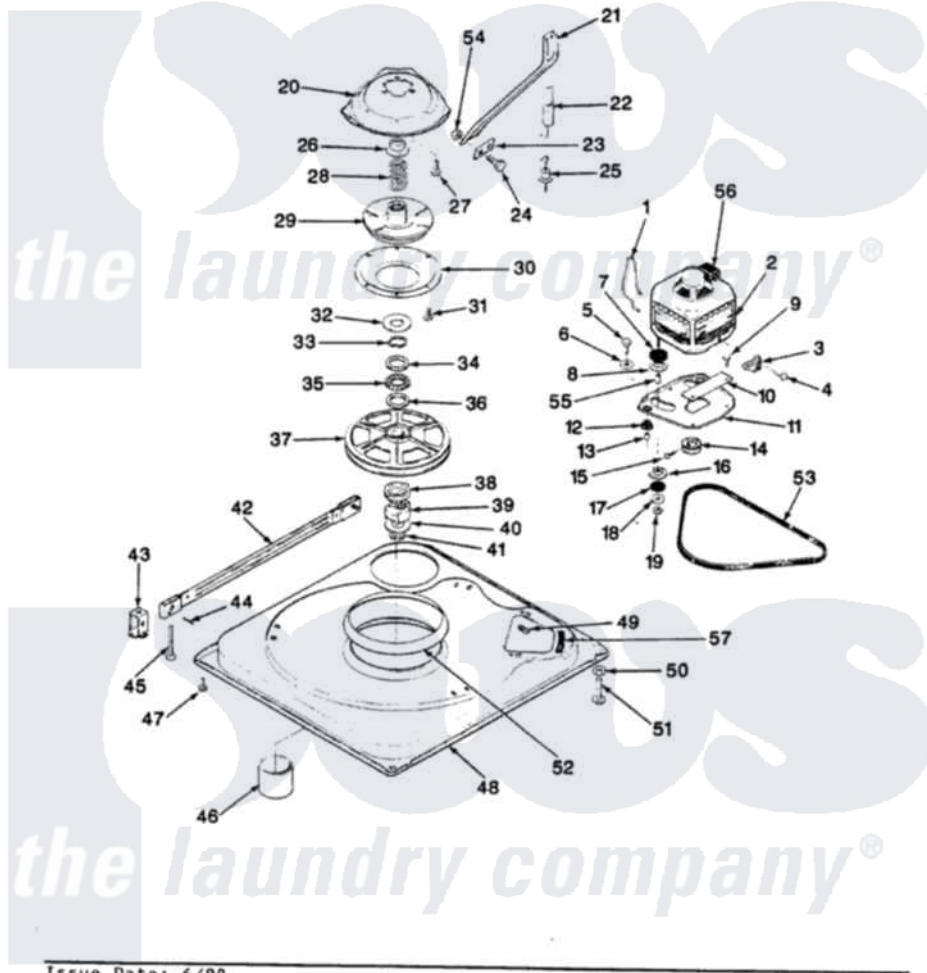

Norge LWM202HC 01 - BASE & DRIVE (REV. A-D)

SECTION: BASE & DRIVE
 MODEL: LWM202C

Issue Date: 6/90

Norge Residential Norge LWM202HC Washer Parts Parts Diagram 01 - BASE & DRIVE (REV. A-D)
 Click on the part number to view part

Item	Original Part Number	Replaced By	Status	Part Description
1	35-0235			Spring, Motor Pivot
2	LA-2002		Not Available	MOTOR KIT
"	35-2030		Not Available	MOTOR
3	33-9945			Slide, Foot
4	25-7418	33001178		Back, Tumbler
5	25-7833	21001977		Screw
6	25-7834			Washer, Motor/Base Screw
7	33-9946			Isolator, Motor
8	33-9944	35-3570		Washer, Motor Pivot
9	25-3083	212951		Screw, No.6-32 X 1/4 Inch
10	33-9947		Not Available	DBL.PIVOT SLIDE
11	35-2021	21001783		Plate And Screw Assembly
"	35-2810	21001783		Plate And Screw Assembly
12	33-9941	35-3646		Isolator, Motor Plate
13	25-7831			Spacer, Mounting
14	35-2124	W10143344		Pulley