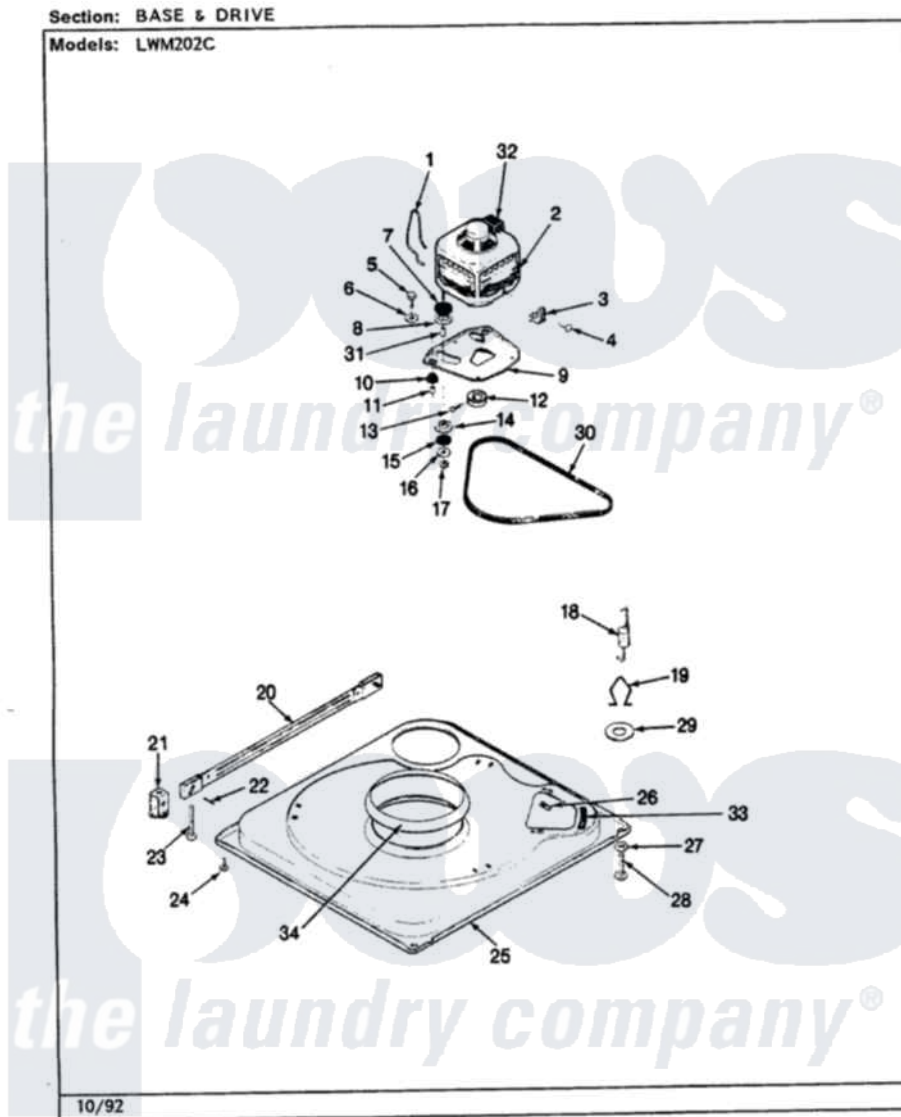

Norge LWM202HC 02 - BASE & DRIVE (REV. E-J)

Norge Residential Norge LWM202HC Washer Parts Parts Diagram 02 - BASE & DRIVE (REV. E-J)
Click on the part number to view part

Item	Original Part Number	Replaced By	Status	Part Description
1	35-0235			Spring, Motor Pivot
2	LA-2002		Not Available	MOTOR KIT
"	35-2030		Not Available	MOTOR
3	33-9945			Slide, Foot
4	25-7418	33001178		Back, Tumbler
5	25-7833	21001977		Screw
6	25-7834			Washer, Motor/Base Screw
7	33-9946			Isolator, Motor
8	33-9944	35-3570		Washer, Motor Pivot
9	35-2810	21001783		Plate And Screw Assembly
10	33-9941	35-3646		Isolator, Motor Plate
11	25-7831			Spacer, Mounting
12	35-2124	W10143344		Pulley
13	25-7117			Set Screw
14	33-9943	35-3571		Slide, Motor Pivot
15	33-9967			Washer, Motor Isolator

16	25-7047		Washer, Flat
17	25-7325	Y707702	Locknut
18	35-2681		Not Available SPRING, SUSPENSION
19	35-2976		Not Available HOOK, SUSPENSION SPRING
20	35-2049	21001881	Bar, Stabilizer
21	35-2046		Bracket, Stabilizer
22	35-2052		Pin, Stabilizer
23	35-2050	22004469	Leg And Foot Self Stabalizing
24	25-7828	489483	Screw 10-32 X 1/2
"	35-2039		Not Available PAD, FOOT
25	35-2984		Not Available BASE
26	25-7838	25-7845	Speednut, Motor
27	25-7915		Hex Nut
28	35-0772	25001119	Foot And Pad Assembly
"	35-0837	25001119	Foot And Pad Assembly
29	Y25-7951		Washer, Suspension Hook
30	35-2320	21352320	Belt, Drive
31	25-7830		Spacer
32	33-9765		Switch, Motor
33	35-2065		Pad, Motor Plate
34	35-2357	21002026	Snubber