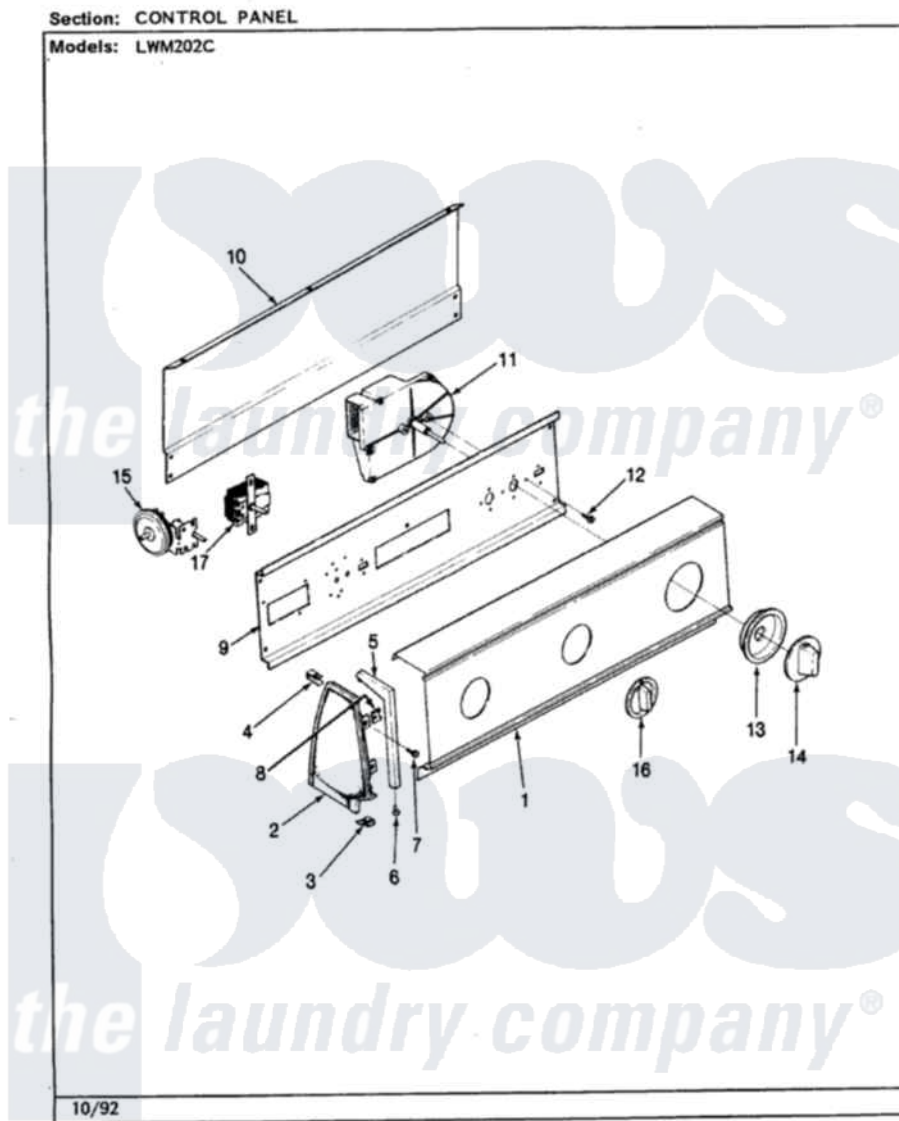

# Norge LWM202HC 05 - CONTROL PANEL (REV. E-J)

Norge Residential Norge LWM202HC Washer Parts Parts Diagram 05 - CONTROL PANEL (REV. E-J)  
Click on the part number to view part

Item	Original Part Number	Replaced By	Status	Part Description
1	<a href="#">25-7793</a>			Screw
"	<a href="#">25-7702</a>			Speedclip, End Cap To Control Panel
"	35-2559		Not Available	PANEL, CONTROL
2	35-2488	<a href="#">21001452</a>		Cap- End
"	35-2487	<a href="#">21001451</a>		Cap- End
3	34-9487		Not Available	PLATE, REINFORCEMENT
"	<a href="#">25-7851</a>			Speedclip, End Cap To Top
"	25-7697	<a href="#">25-2219</a>		Screw
4	25-7435	<a href="#">33002917</a>		Screw, No.10-16
"	<a href="#">25-7852</a>			Speedclip, Rr Shld To End Cap
5	53-0277		Not Available	TRIM, END CAP (RT)
"	53-0278		Not Available	TRIM, END CAP (LT)
6	<a href="#">25-7760</a>			Screw
7	25-3092	<a href="#">90767</a>		Screw, 8A X 3/8 HeX Washer Head Tapping

8	<a href="#">25-7702</a>		Speedclip, End Cap To Control Panel
9	<a href="#">53-1676</a>		Shield, Control
10	<a href="#">25-3457</a>		Screw, Sems
"	25-3092	<a href="#">90767</a>	Screw, 8A X 3/8 HeX Washer Head Tapping
"	25-7853	<a href="#">25-7933</a>	Ring, Retaining
"	35-2688	<a href="#">21001460</a>	Shield, Rear
11	<a href="#">35-2749</a>		Timer
12	25-0205	<a href="#">216412</a>	Screw, Bracket To Timer
13	35-2255	<a href="#">21001497</a>	Skirt Ri
14	35-2485	<a href="#">12500058</a>	Knob Ski
15	25-3092	<a href="#">90767</a>	Screw, 8A X 3/8 HeX Washer Head Tapping
"	<a href="#">35-0119</a>		Rotary Switch
16	35-2186	Not Available	KNOB, SELECTOR
17	25-3092	<a href="#">90767</a>	Screw, 8A X 3/8 HeX Washer Head Tapping
"	35-2801	<a href="#">21001554</a>	Switch, Water Level
"	35-3283	<a href="#">21001554</a>	Switch, Water Level
18	35-2356	Not Available	MANUAL, U&C INSERT