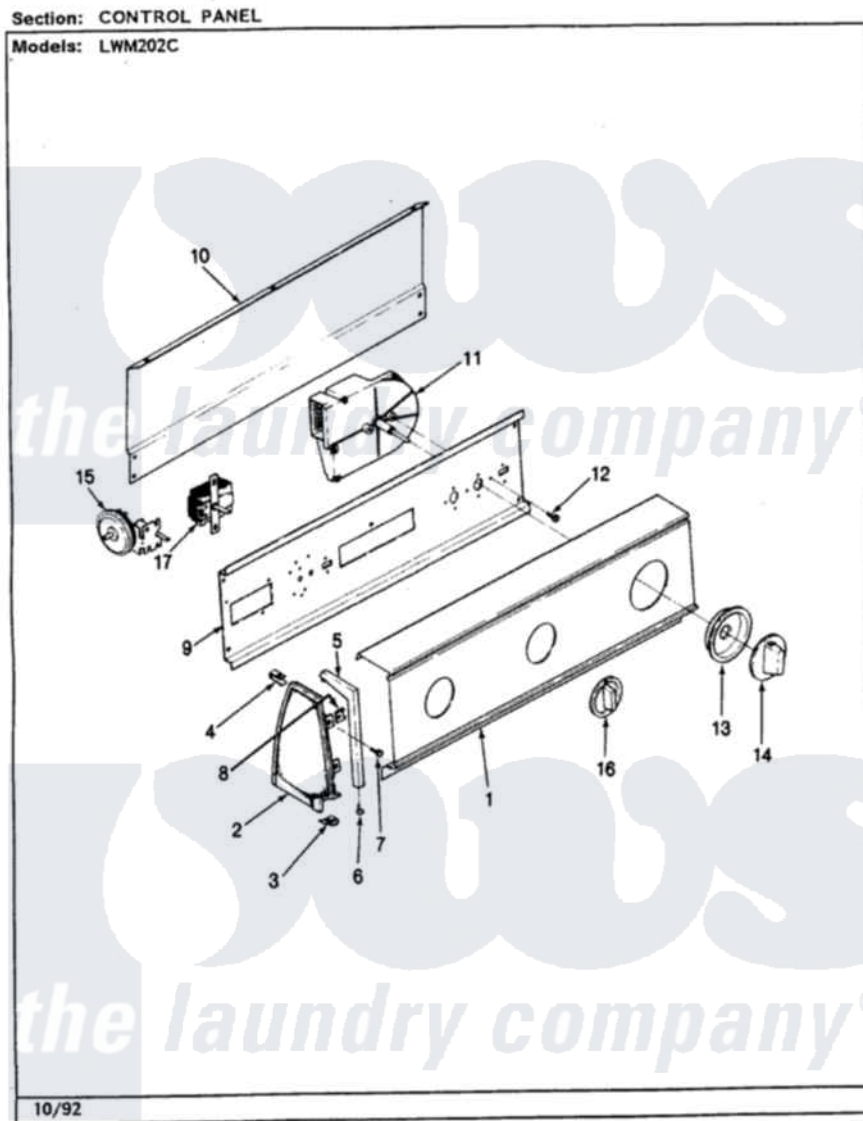

Norge LWM202HC 06 - CONTROL PANEL (REV. K)

Norge Residential Norge LWM202HC Washer Parts Parts Diagram 06 - CONTROL PANEL (REV. K)
Click on the part number to view part

Item	Original Part Number	Replaced By	Status	Part Description
1	25-7702			Speedclip, End Cap To Control Panel
"	25-7793			Screw
"	35-2559		Not Available	PANEL, CONTROL
2	35-2488	21001452		Cap- End
"	35-2487	21001451		Cap- End
3	34-9487		Not Available	PLATE, REINFORCEMENT
"	25-7697	25-2219		Screw
"	25-7851			Speedclip, End Cap To Top
4	25-7435	33002917		Screw, No.10-16
"	25-7852			Speedclip, Rr Shld To End Cap
5	53-0278		Not Available	TRIM, END CAP (LT)
"	53-0277		Not Available	TRIM, END CAP (RT)
6	25-7760			Screw
7	25-3092	90767		Screw, 8A X 3/8 HeX Washer Head Tapping

8	25-7702		Speedclip, End Cap To Control Panel
9	53-1676		Shield, Control
10	35-2688	21001460	Shield, Rear
"	25-7853	25-7933	Ring, Retaining
"	25-3457		Screw, Sems
"	25-3092	90767	Screw, 8A X 3/8 HeX Washer Head Tapping
11	35-2749		Timer
12	25-0205	216412	Screw, Bracket To Timer
13	35-2255	21001497	Skirt Ri
14	35-2485	12500058	Knob Ski
15	35-0119		Rotary Switch
"	25-3092	90767	Screw, 8A X 3/8 HeX Washer Head Tapping
16	35-2186	Not Available	KNOB, SELECTOR
17	25-3092	90767	Screw, 8A X 3/8 HeX Washer Head Tapping
"	35-3283	21001554	Switch, Water Level
18	35-2356	Not Available	MANUAL, U&C INSERT