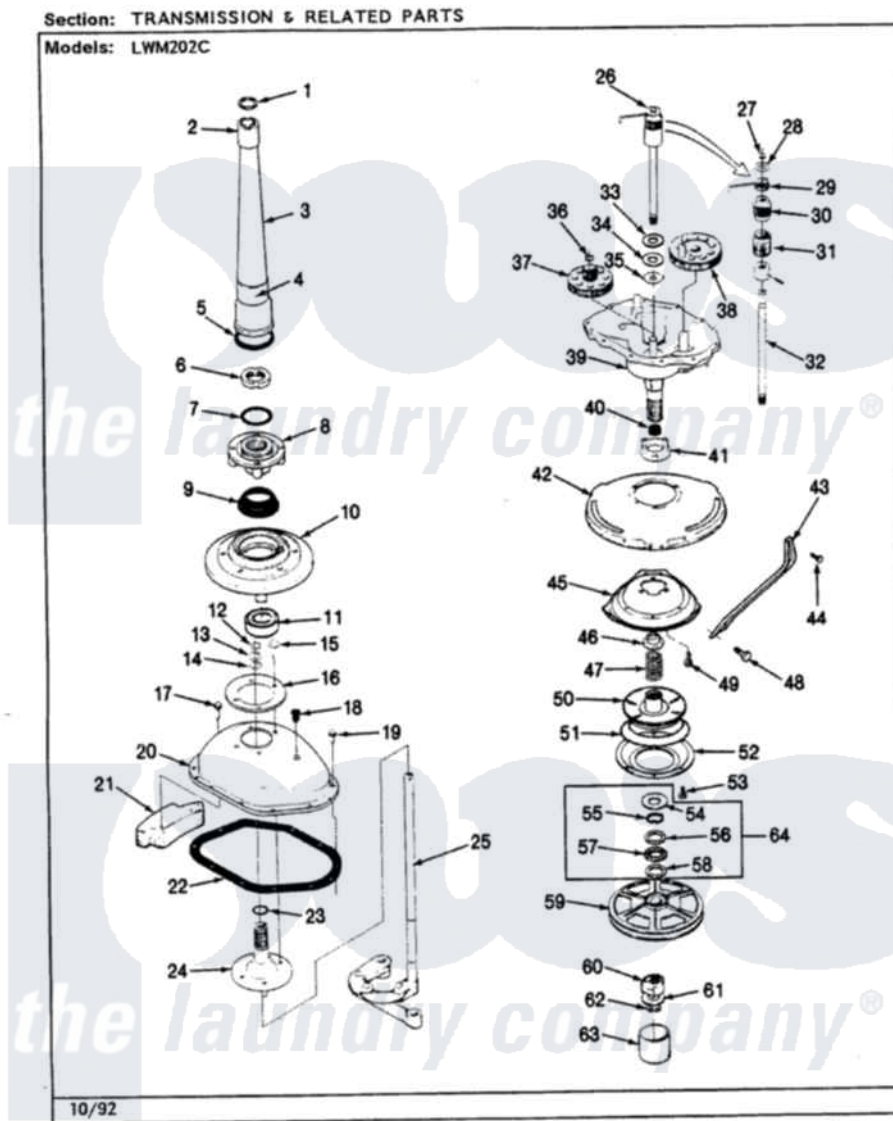

Norge LWM202HC 08 - TRANSMISSION & RELATED PARTS (REV. E-J)

Norge Residential Norge LWM202HC Washer Parts Parts Diagram 08 - TRANSMISSION & RELATED PARTS (REV. E-J)

Click on the part number to view part

Item	Original Part Number	Replaced By	Status	Part Description
1	25-7941			"O" Ring, Agtr Drive Shaft
2	35-2835	21001066		Bearing, Centerpost
3	35-2792	21001401		Center Pos
4	33-6790			Bearing, Agitator
"	35-2983		Not Available	CENTERPOST ASSY.
5	35-2906			Seal, Centerpost Bottom
6	35-2791			Nut, Spin Tube
7	25-7938			"O" Ring, Basket Drive Hub
8	35-2715		Not Available	BASKET DRIVE HUB ASSY
9	35-2974			Tub Seal/Hub Assembly
10	35-2716	12001561		Bearing And Seal Housing Assembly
11	35-2205			Bearing, Spin
"	35-2972	12001561		Bearing And Seal Housing Assembly
12	25-7949		Not Available	RING, RETAINING (AG. SHAFT)