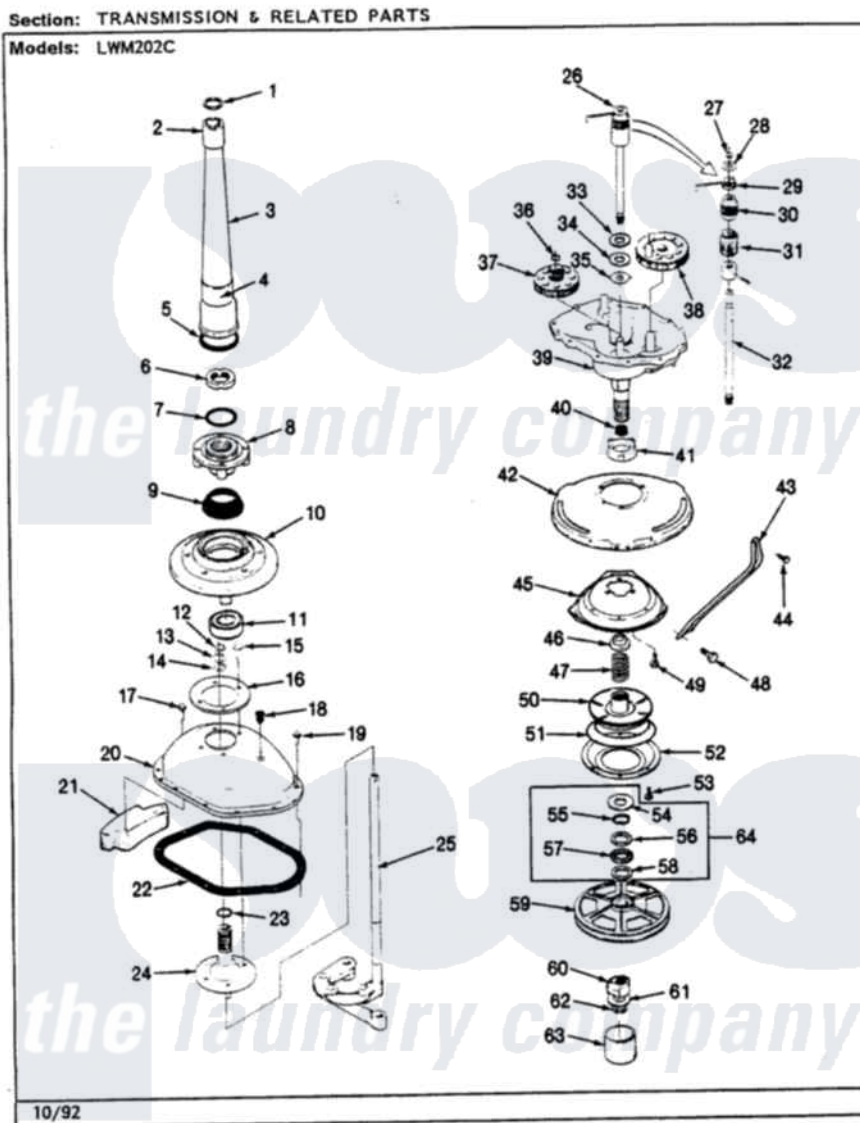

Norge LWM202HC 09 - TRANSMISSION & RELATED PARTS (REV. K)

Norge Residential Norge LWM202HC Washer Parts Parts Diagram 09 - TRANSMISSION & RELATED PARTS (REV. K)
Click on the part number to view part

Item	Original Part Number	Replaced By	Status	Part Description
1	25-7941			"O" Ring, Agr Drive Shaft
2	35-2835	21001066		Bearing, Centerpost
3	35-2792	21001401		Center Pos
4	33-6790			Bearing, Agitator
"	35-2983		Not Available	CENTERPOST ASSY.
5	35-2906			Seal, Centerpost Bottom
6	35-2791			Nut, Spin Tube
7	25-7938			"O" Ring, Basket Drive Hub
8	35-3647	W10219156		Tub Seal
9	35-2974			Tub Seal/Hub Assembly
10	35-2716	12001561		Bearing And Seal Housing Assembly
11	35-2972	12001561		Bearing And Seal Housing Assembly
"	35-2205			Bearing, Spin
12	25-7949		Not Available	RING, RETAINING (AG. SHAFT)