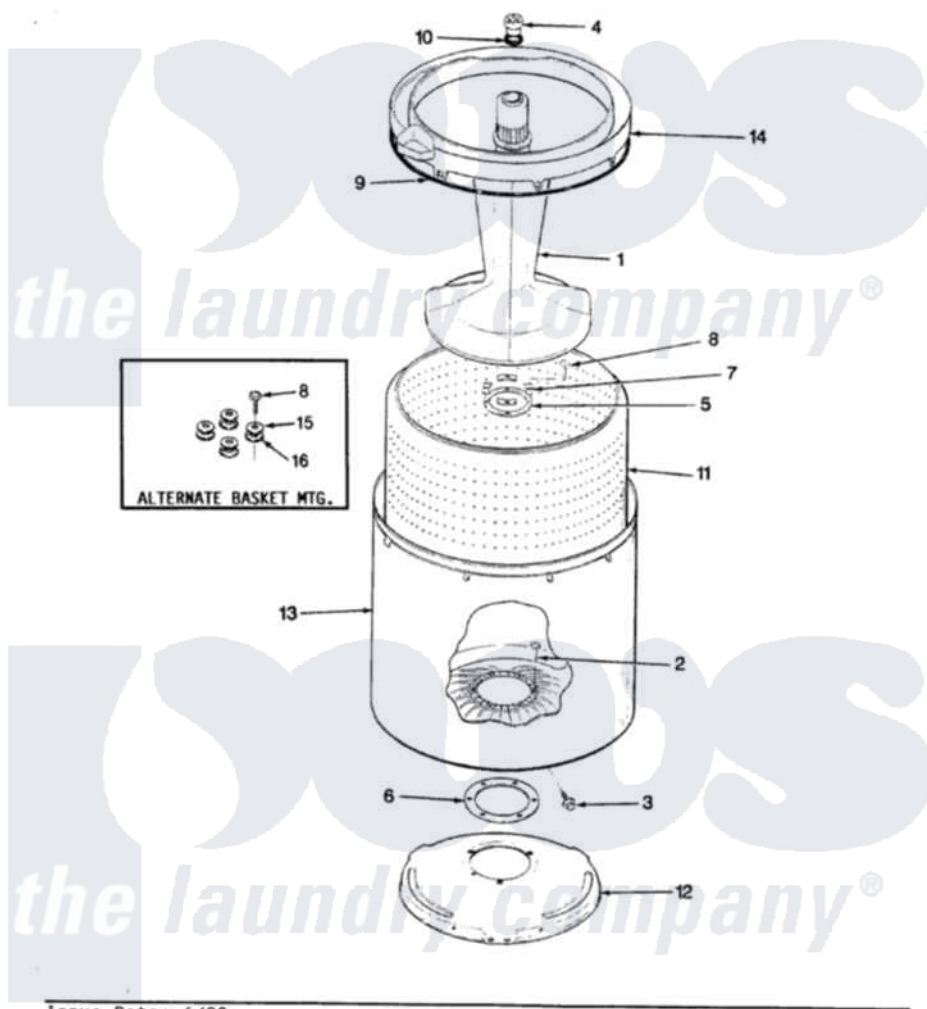

# Norge LWM202HC 10 - TUB (REV. A-D)

SECTION: TUB  
MODEL: LWM202C

Issue Date: 6/90

Norge [Residential Norge LWM202HC Washer Parts](#) Parts Diagram 10 - TUB (REV. A-D)  
Click on the part number to view part

Item	Original Part Number	Replaced By	Status	Part Description
1	35-2456	<a href="#">33-4352</a>		Agitator
2	35-2062	<a href="#">21001063</a>		Screw, Shoulder
3	25-7914	<a href="#">22002933</a>		Screw
4	<a href="#">33-6241</a>			Cap
5	<a href="#">33-8959</a>			Gasket
6	<a href="#">35-2061</a>			Gasket, Tub To Housing
7	35-8799		Not Available	REINFORCEMENT PLATE
8	25-7783	<a href="#">4356852</a>		Screw
9	<a href="#">35-2328</a>			Seal, Tub Top
10	<a href="#">25-7330</a>			Rubber Washer
11	35-2508		Not Available	BASKET WHITE
12	35-2529		Not Available	TUB SUPPORT
13	<a href="#">35-2038</a>			Tub
14	35-2262		Not Available	SHIELD, TUB TOP
"	35-2034		Not Available	TOP, TUB
15	25-7921		Not Available	STEEL WASHER