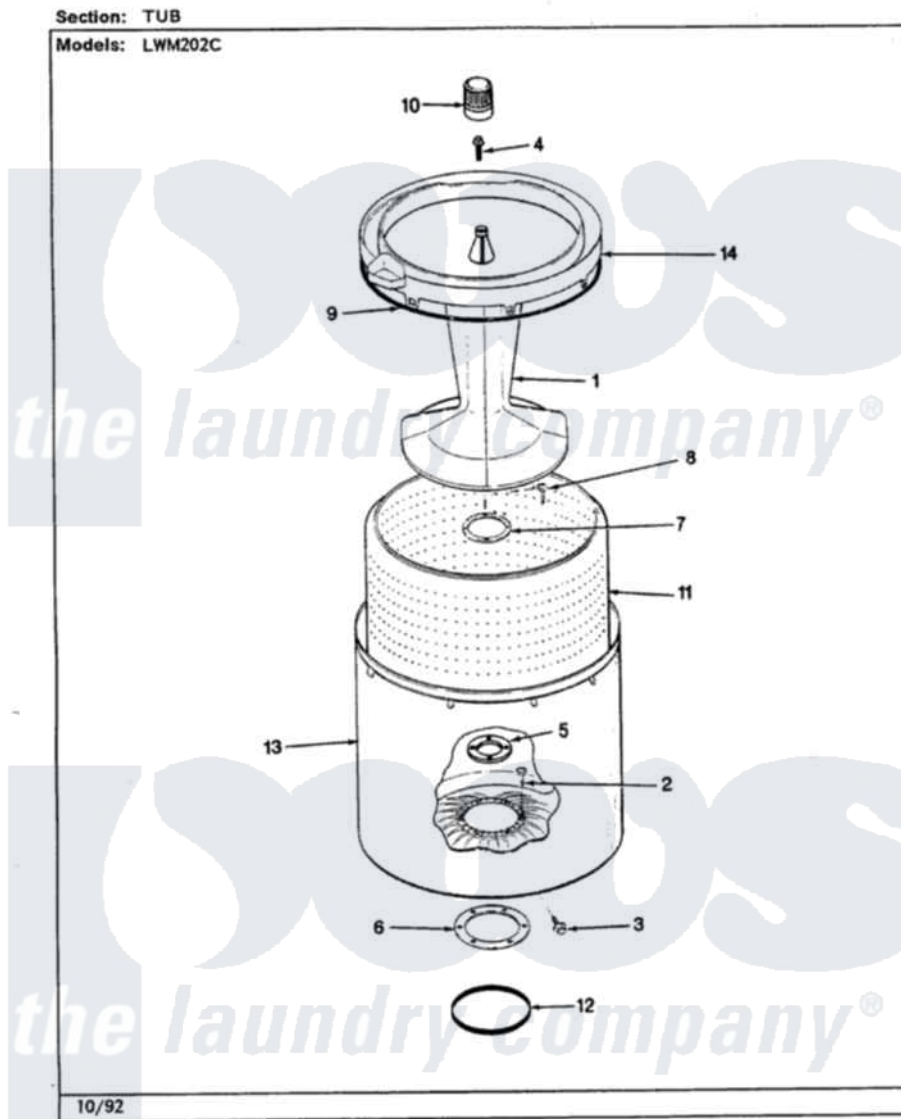

# Norge LWM202HC 11 - TUB (REV. E-J)

Norge Residential Norge LWM202HC Washer Parts Parts Diagram 11 - TUB (REV. E-J)  
Click on the part number to view part

Item	Original Part Number	Replaced By	Status	Part Description
1	35-2717	<a href="#">35-3580</a>		Agitator
2	25-7947	<a href="#">21001063</a>		Screw, Shoulder
3	25-7953	<a href="#">22002933</a>		Screw
4	25-7948	<a href="#">W10309247</a>		Screw
5	35-2980	<a href="#">35-3685</a>		Gasket, Basket To Centerpost
6	<a href="#">35-2979</a>			Gasket, Tub/Hsg
7	<a href="#">35-3014</a>			Gasket And Reinf. Plate Assembly
8	25-7783	<a href="#">4356852</a>		Screw
9	<a href="#">35-2328</a>			Seal, Tub Top
10	<a href="#">35-2733</a>			Cap, Agitator
11	35-3016		Not Available	BASKET ASSY
12	<a href="#">35-2978</a>			Seal, Tub/Housing
13	35-2952	<a href="#">35-3700</a>		Tub Assembly
14	35-2262		Not Available	SHIELD, TUB TOP
"	35-2034		Not Available	TOP, TUB