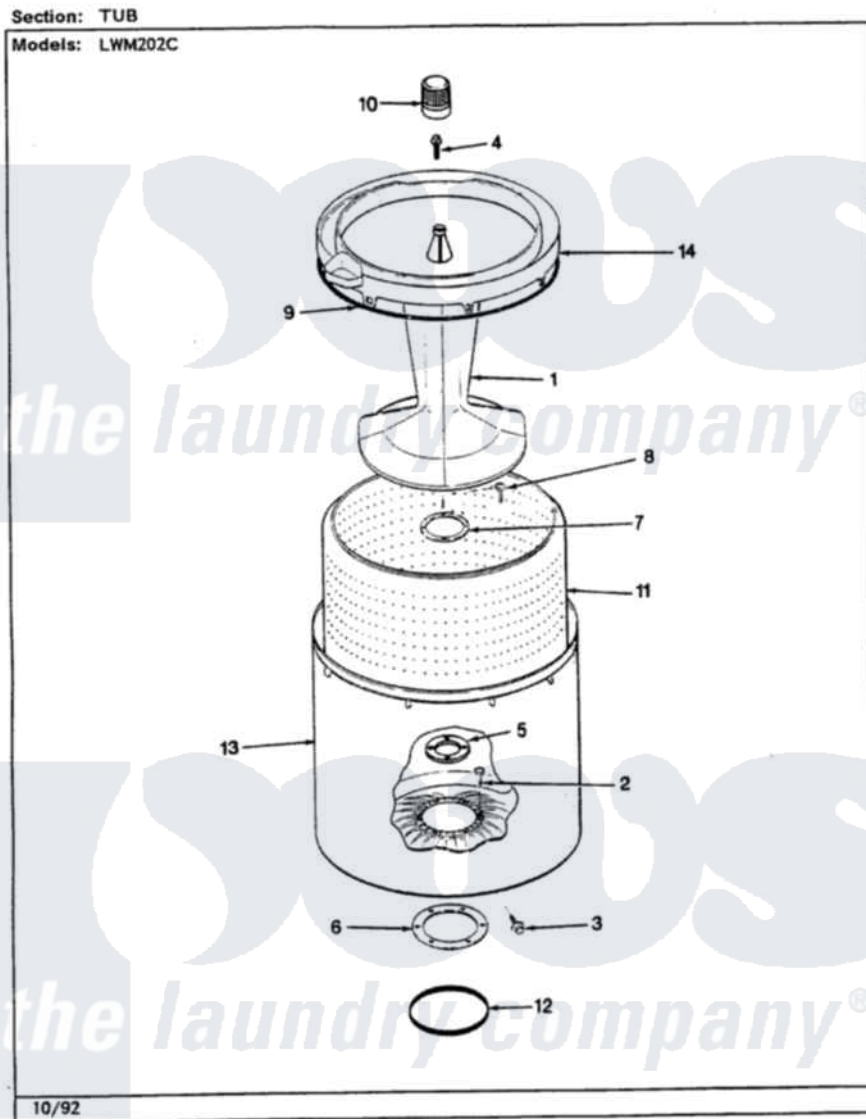

Norge LWM202HC 12 - TUB (REV. K)

Norge Residential Norge LWM202HC Washer Parts Parts Diagram 12 - TUB (REV. K)
Click on the part number to view part

Item	Original Part Number	Replaced By	Status	Part Description
1	35-3580			Agitator
2	25-7947	21001063		Screw, Shoulder
3	25-7953	22002933		Screw
4	25-7948	W10309247		Screw
5	35-3685			Gasket, Basket To Centerpost
6	35-3686			Gasket, Tub To Housing
7	35-3014			Gasket And Reinf. Plate Assembly
8	25-7783	4356852		Screw
9	35-2328			Seal, Tub Top
10	35-2733			Cap, Agitator
11	35-3016		Not Available	BASKET ASSY
12	35-2978			Seal, Tub/Housing
13	35-3700			Tub Assembly
14	35-3578		Not Available	TOP, TUB
"	35-2262		Not Available	SHIELD, TUB TOP