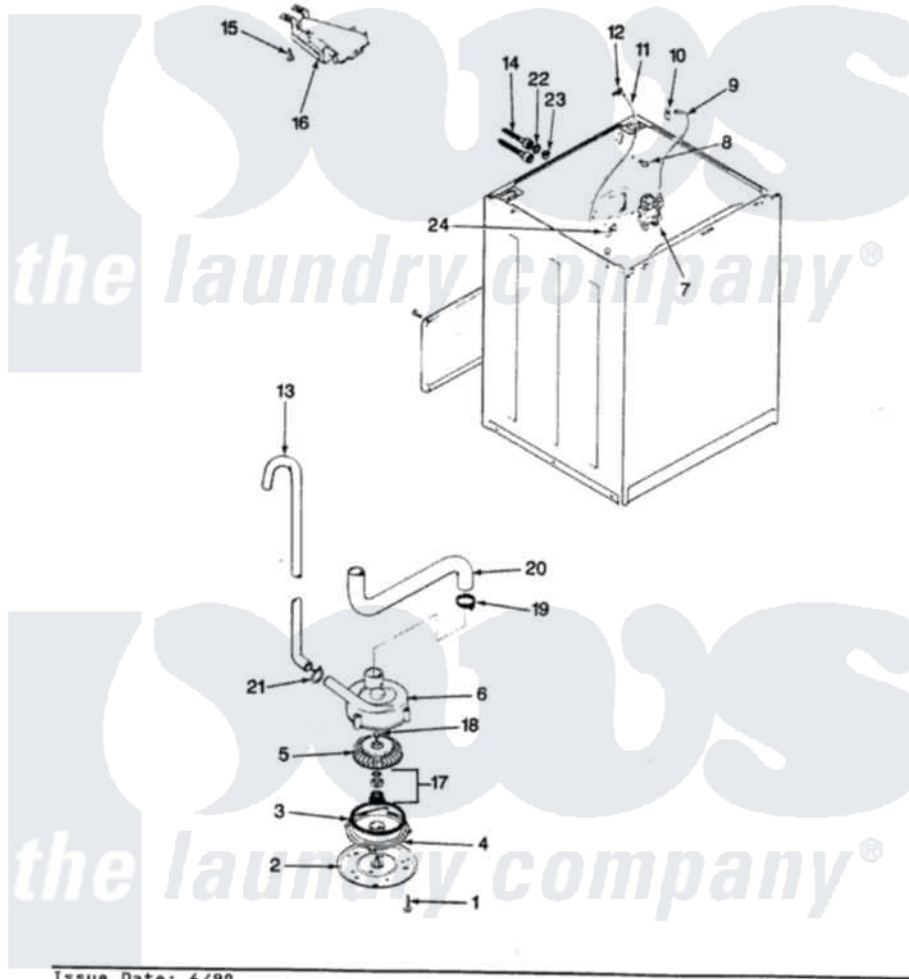

Norge LWM202HC 13 - WATER CARRYING & PUMP ASSY. (REV. A-D)

SECTION: WATER CARRYING & PUMP ASSEMBLY
 MODEL: LWM202C

Norge Residential Norge LWM202HC Washer Parts Parts Diagram 13 - WATER CARRYING & PUMP ASSY. (REV. A-D)
 Click on the part number to view part

Item	Original Part Number	Replaced By	Status	Part Description
1	25-7405	3196164		Screw
2	33-6035		Not Available	PLATE & PULLEY ASSY.
3	33-6032			Gasket
4	35-2058			Base, Pump
5	35-2057	35-6465		Pump Assem
6	35-2099	35-6465		Pump Assem
"	35-2056		Not Available	HOUSING, PUMP
7	35-2374	35-2374N		Valve, Water
"	25-7220			Clip, Cabinet Top
8	25-7867	596669		Clamp, Manifold
9	35-2378	12002749		Hose, Flume Kit
10	25-7867	596669		Clamp, Manifold
11	35-2321	21001748		Hose, Pressure Switch
"	35-2261		Not Available	PAD, PRESSURE SWITCH HOSE
12	33-6099			Clamp
13	33-9436	211704		Hose, Drain

14	33-7046	89503	Hose-Inlet
"	35-0873	76313	Hosefill
15	25-3092	90767	Screw, 8A X 3/8 HeX Washer Head Tapping
16	35-2051	21001760	Flume Assembly / Water Diverter
17	35-0707		Seal, Seat And "O" Ring
18	25-7894	W10001180	Screw
19	25-6099	33-6099	Clamp
20	35-2131	Not Available	HOSE, SUMP TO PUMP
21	25-7080	285655	Clamp, Hose
22	25-7048		Washer
23	33-7313	33-4264N	Strainer And Washer Kit
24	33-6099		Clamp