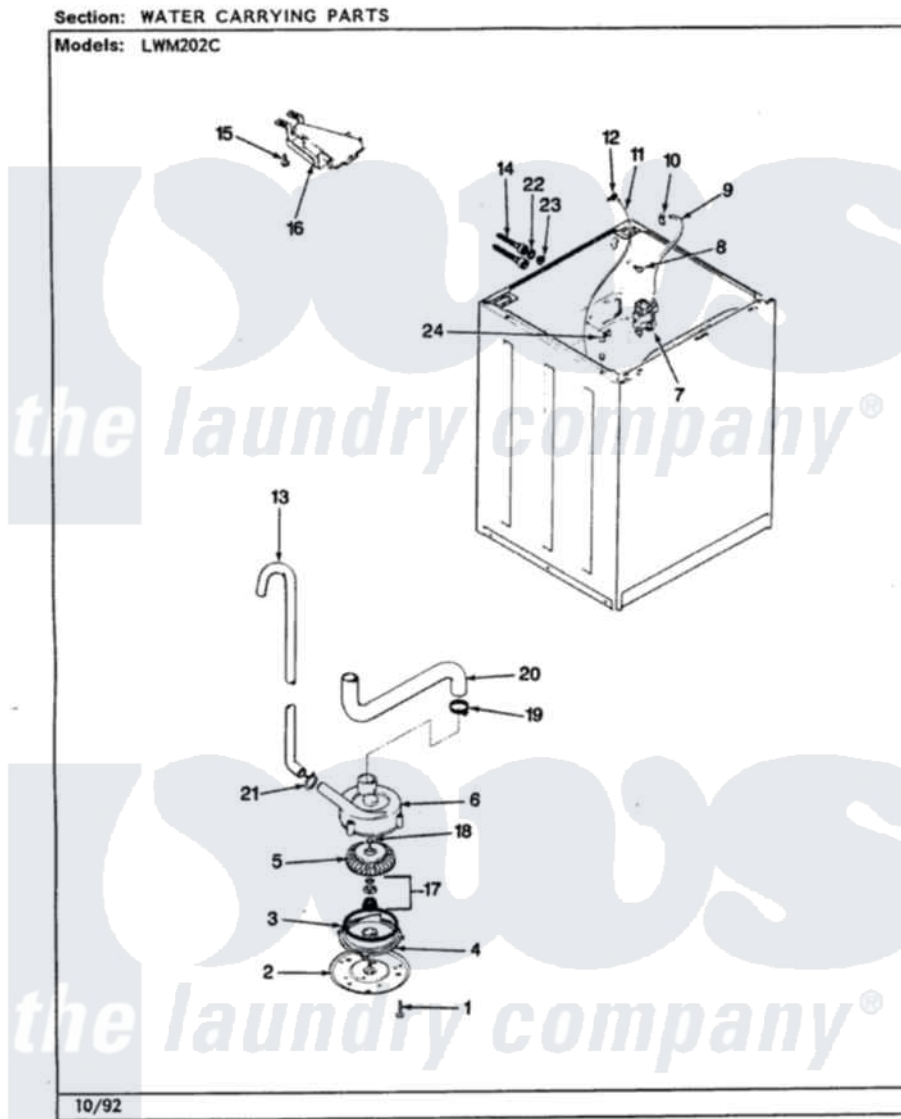

Norge LWM202HC 14 - WATER CARRYING (REV. E-J)

Norge Residential Norge LWM202HC Washer Parts Parts Diagram 14 - WATER CARRYING (REV. E-J)
 Click on the part number to view part

Item	Original Part Number	Replaced By	Status	Part Description
1	25-7405	3196164		Screw
2	33-6035		Not Available	PLATE & PULLEY ASSY.
3	33-6032			Gasket
4	35-2058			Base, Pump
5	35-2057	35-6465		Pump Assem
6	35-2056		Not Available	HOUSING, PUMP
"	35-2099	35-6465		Pump Assem
7	35-2374	35-2374N		Valve, Water
"	25-7220			Clip, Cabinet Top
8	25-7867	596669		Clamp, Manifold
9	35-2378	12002749		Hose, Flume Kit
10	25-7867	596669		Clamp, Manifold
11	35-2322	21001748		Hose, Pressure Switch
"	35-2261		Not Available	PAD, PRESSURE SWITCH HOSE
12	33-6099			Clamp
13	35-2896	211704		Hose, Drain

14	33-7046	89503	Hose-Inlet
"	35-0873	76313	Hosefill
15	25-3092	90767	Screw, 8A X 3/8 HeX Washer Head Tapping
16	35-2051	21001760	Flume Assembly / Water Diverter
17	35-0707		Seal, Seat And "O" Ring
18	25-7894	W10001180	Screw
19	25-6069	Not Available	CORBIN CLAMP
"	25-6068	285655	Clamp, Hose
20	35-3584	21001915	Hose, Tub To Pump
"	35-2982		Hose Tub To Pump
21	25-7080	285655	Clamp, Hose
22	25-7048		Washer
23	33-7313	33-4264N	Strainer And Washer Kit
24	25-7796	596669	Clamp, Manifold