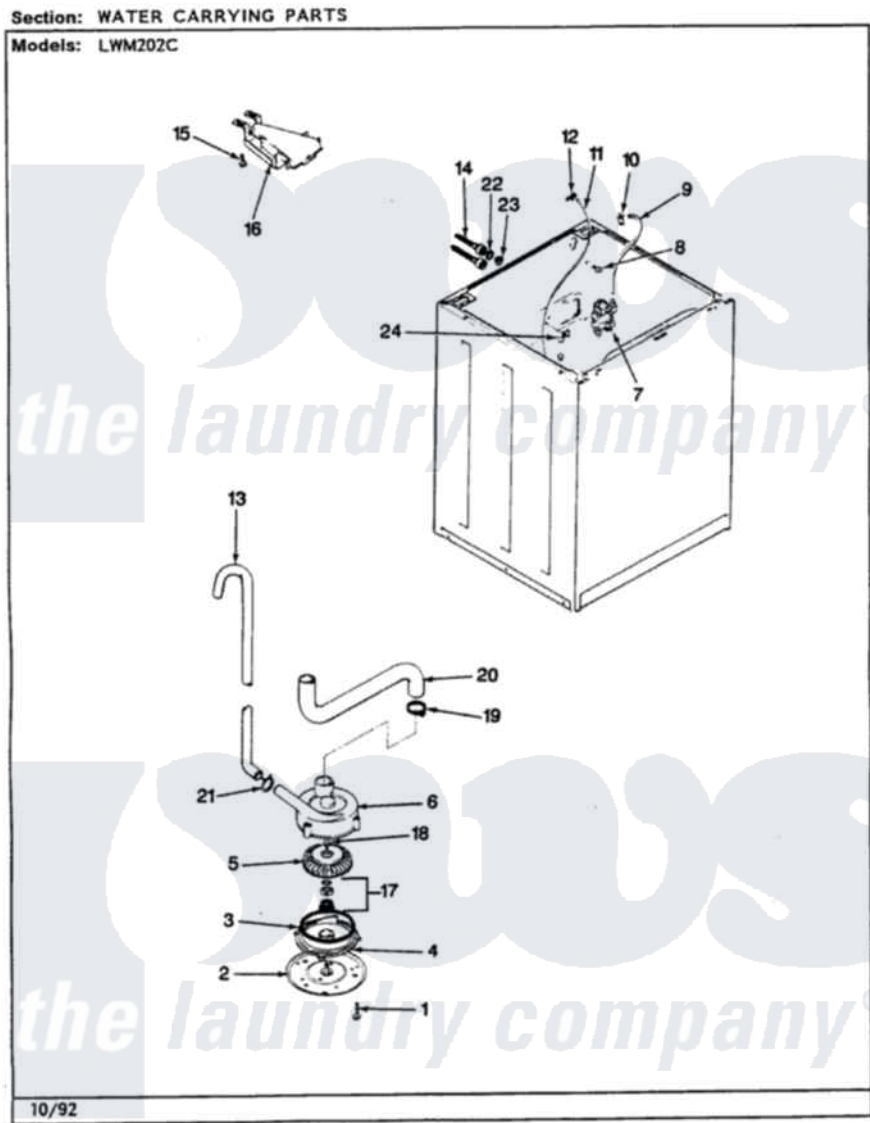

Norge LWM202HC 15 - WATER CARRYING (REV. K)

Norge Residential Norge LWM202HC Washer Parts Parts Diagram 15 - WATER CARRYING (REV. K)
Click on the part number to view part

Item	Original Part Number	Replaced By	Status	Part Description
1	25-7405	3196164		Screw
2	33-6035		Not Available	PLATE & PULLEY ASSY.
3	33-6032			Gasket
4	35-2058			Base, Pump
5	35-2057	35-6465		Pump Assem
6	35-2056		Not Available	HOUSING, PUMP
"	35-2099	35-6465		Pump Assem
"	35-2344			Restrictor, Flow
7	25-7220			Clip, Cabinet Top
"	35-2374	35-2374N		Valve, Water
8	25-7867	596669		Clamp, Manifold
9	35-2378	12002749		Hose, Flume Kit
10	25-7867	596669		Clamp, Manifold
11	35-2261		Not Available	PAD, PRESSURE SWITCH HOSE
"	35-2322	21001748		Hose, Pressure Switch
12	33-6099			Clamp

13	35-2896	211704	Hose, Drain
14	33-7046	89503	Hose-Inlet
"	35-0873	76313	Hosefill
15	25-3092	90767	Screw, 8A X 3/8 HeX Washer Head Tapping
16	35-2051	21001760	Flume Assembly / Water Diverter
17	35-0707		Seal, Seat And "O" Ring
18	25-7894	W10001180	Screw
19	25-6068	285655	Clamp, Hose
20	35-3584	21001915	Hose, Tub To Pump
21	25-7080	285655	Clamp, Hose
22	25-7048		Washer
23	33-7313	33-4264N	Strainer And Washer Kit
24	25-7796	596669	Clamp, Manifold