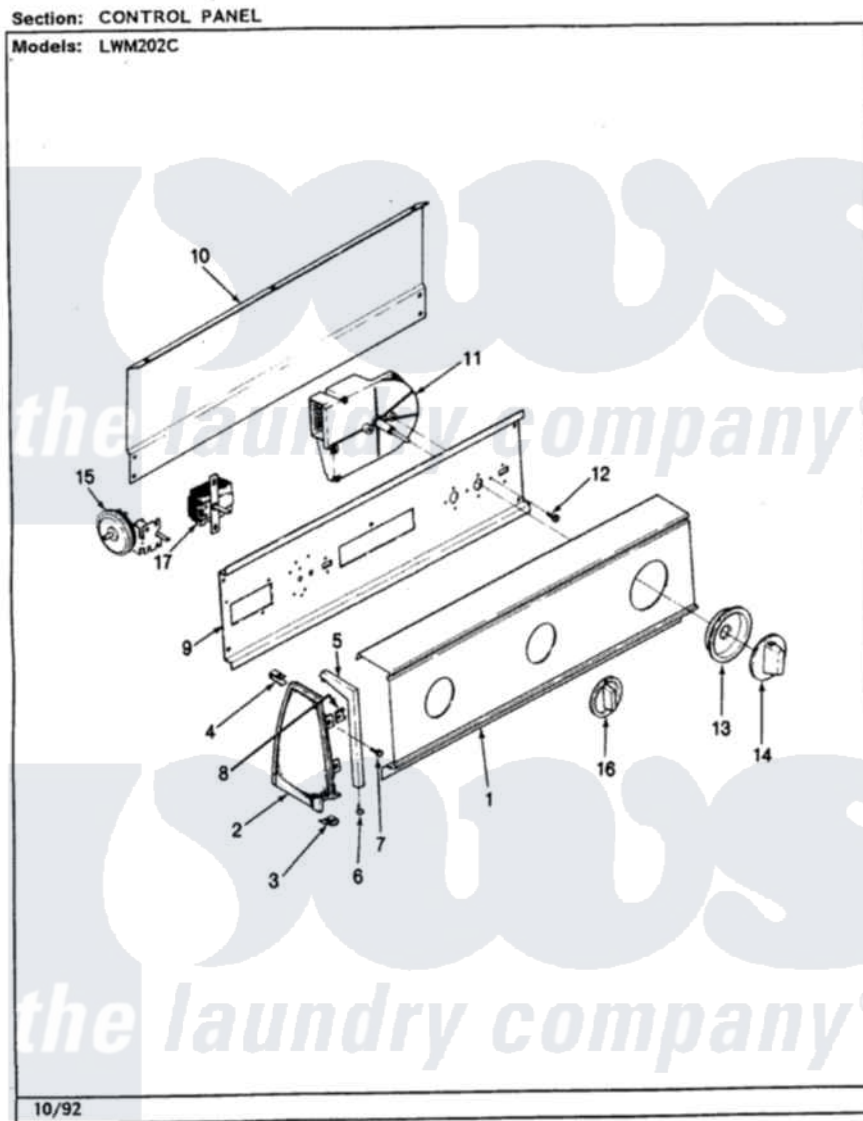

Norge LWM202WC 06 - CONTROL PANEL (REV. K)

Norge [Residential Norge LWM202WC Washer Parts](#) Parts Diagram 06 - CONTROL PANEL (REV. K)
Click on the part number to view part

Item	Original Part Number	Replaced By	Status	Part Description
1	25-7702			Speedclip, End Cap To Control Panel
"	25-7793			Screw
"	35-2559		Not Available	PANEL, CONTROL
2	35-2488	21001452		Cap- End
"	35-2487	21001451		Cap- End
3	34-9487		Not Available	PLATE, REINFORCEMENT
"	25-7697	25-2219		Screw
"	25-7851			Speedclip, End Cap To Top
4	25-7435	33002917		Screw, No.10-16
"	25-7852			Speedclip, Rr Shld To End Cap
5	53-0278		Not Available	TRIM, END CAP (LT)
"	53-0277		Not Available	TRIM, END CAP (RT)
6	25-7760			Screw
7	25-3092	90767		Screw, 8A X 3/8 HeX Washer Head Tapping

8	25-7702		Speedclip, End Cap To Control Panel
9	53-1676		Shield, Control
10	35-2688	21001460	Shield, Rear
"	25-7853	25-7933	Ring, Retaining
"	25-3457		Screw, Sems
"	25-3092	90767	Screw, 8A X 3/8 HeX Washer Head Tapping
11	35-2749		Timer
12	25-0205	216412	Screw, Bracket To Timer
13	35-2255	21001497	Skirt Ri
14	35-2485	12500058	Knob Ski
15	35-0119		Rotary Switch
"	25-3092	90767	Screw, 8A X 3/8 HeX Washer Head Tapping
16	35-2186	Not Available	KNOB, SELECTOR
17	25-3092	90767	Screw, 8A X 3/8 HeX Washer Head Tapping
"	35-3283	21001554	Switch, Water Level
18	35-2356	Not Available	MANUAL, U&C INSERT