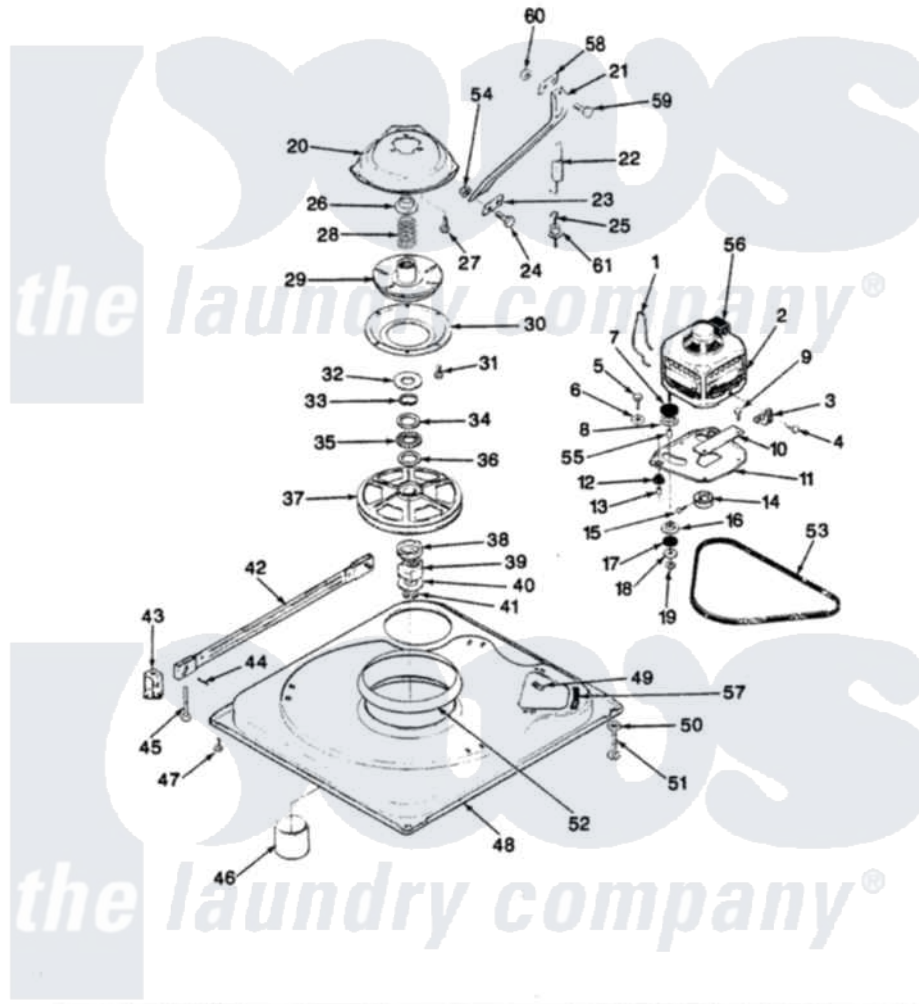

# Norge LWM204A 01 - BASE & DRIVE

SECTION: BASE & DRIVE  
 MODEL: LWM204C

Issue Date: 8/90

Norge Residential Norge LWM204A Washer Parts Parts Diagram 01 - BASE & DRIVE  
 Click on the part number to view part

Item	Original Part Number	Replaced By	Status	Part Description
1	<a href="#">35-0235</a>			Spring, Motor Pivot
2	LA-2002		Not Available	MOTOR KIT
"	35-2030		Not Available	MOTOR
3	<a href="#">33-9945</a>			Slide, Foot
4	25-7418	<a href="#">33001178</a>		Back, Tumbler
5	25-7833	<a href="#">21001977</a>		Screw
6	<a href="#">25-7834</a>			Washer, Motor/Base Screw
7	<a href="#">33-9946</a>			Isolator, Motor
8	33-9944	<a href="#">35-3570</a>		Washer, Motor Pivot
9	25-3083	<a href="#">212951</a>		Screw, No.6-32 X 1/4 Inch
10	33-9947		Not Available	DBL.PIVOT SLIDE
11	35-2810	<a href="#">21001783</a>		Plate And Screw Assembly
12	33-9941	<a href="#">35-3646</a>		Isolator, Motor Plate
13	<a href="#">25-7831</a>			Spacer, Mounting
14	35-2124	<a href="#">W10143344</a>		Pulley
15	<a href="#">25-7117</a>			Set Screw