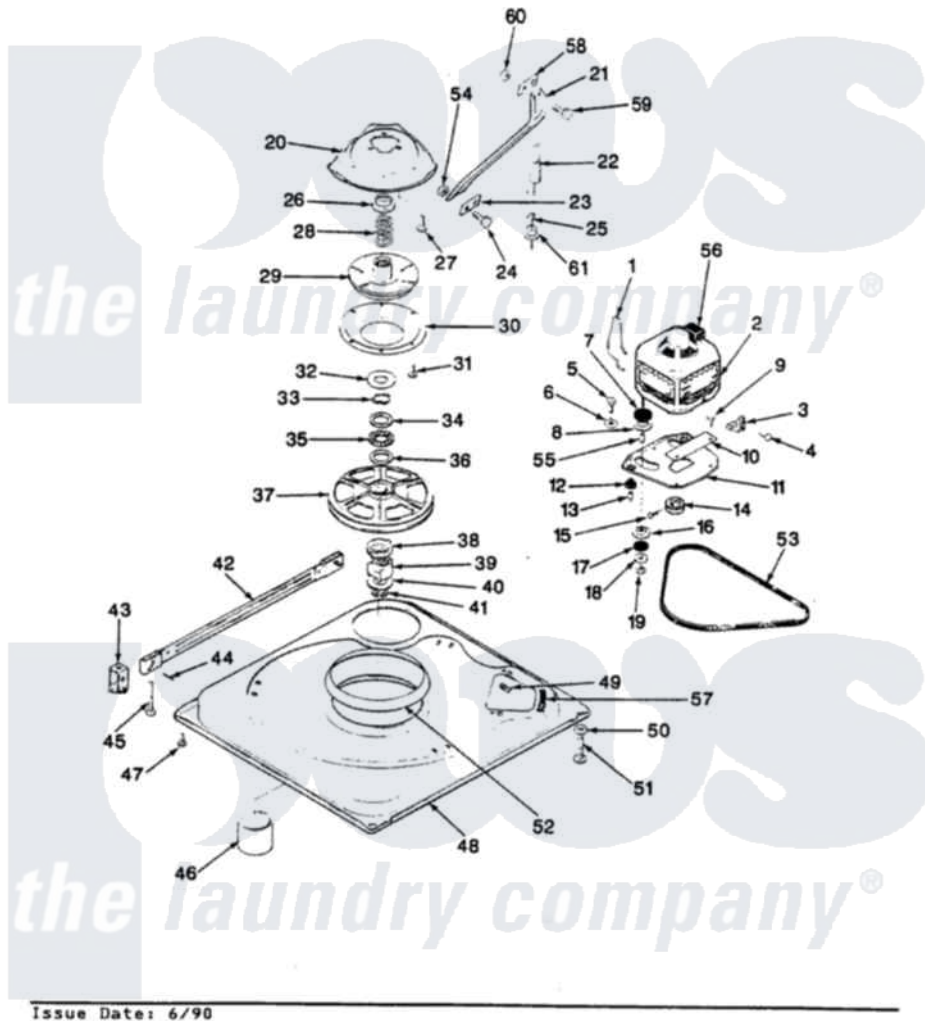

Norge LWM204A 03 - BASE & DRIVE (REV. E-F)

SECTION: BASE & DRIVE
 MODEL: LWM204

Norge [Residential Norge LWM204A Washer Parts](#) Parts Diagram 03 - BASE & DRIVE (REV. E-F)
 Click on the part number to view part

Item	Original Part Number	Replaced By	Status	Part Description
1	35-0235			Spring, Motor Pivot
2	LA-2002		Not Available	MOTOR KIT
"	35-2030		Not Available	MOTOR
3	33-9945			Slide, Foot
4	25-7418	33001178		Back, Tumbler
5	25-7833	21001977		Screw
6	25-7834			Washer, Motor/Base Screw
7	33-9946			Isolator, Motor
8	33-9944	35-3570		Washer, Motor Pivot
9	25-3083	212951		Screw, No.6-32 X 1/4 Inch
10	33-9947		Not Available	DBL.PIVOT SLIDE
11	35-2810	21001783		Plate And Screw Assembly
12	33-9941	35-3646		Isolator, Motor Plate
13	25-7831			Spacer, Mounting
14	25-7117			Set Screw
16	33-9943	35-3571		Slide, Motor Pivot