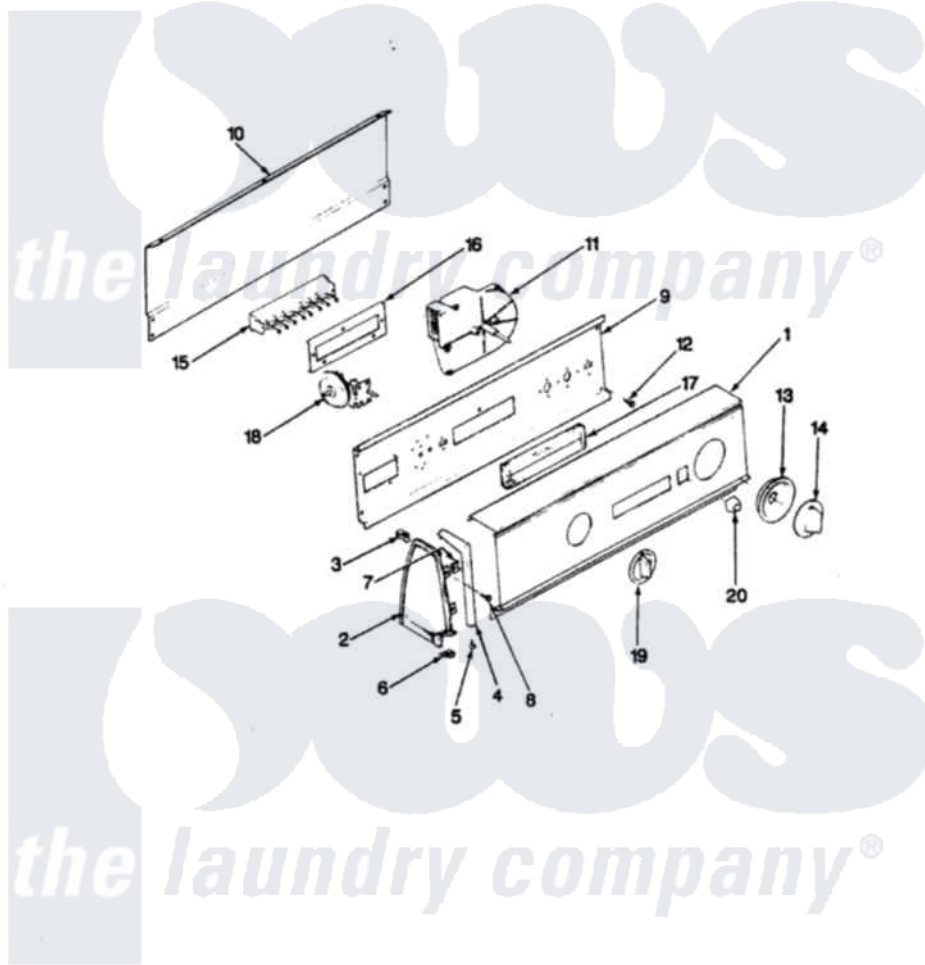

# Norge LWM204A 05 - CONTROL PANEL

SECTION: BACKGUARD  
 MODEL: LWM204C

Issue Date: 6/90

Norge [Residential Norge LWM204A Washer Parts](#) Parts Diagram 05 - CONTROL PANEL  
 Click on the part number to view part

Item	Original Part Number	Replaced By	Status	Part Description
1	25-7649	<a href="#">910187</a>		Screw
"	<a href="#">25-7702</a>			Speedclip, End Cap To Control Panel
"	35-2177		Not Available	CONTROL PANEL
2	35-2488	<a href="#">21001452</a>		Cap- End
"	35-2487	<a href="#">21001451</a>		Cap- End
3	25-7435	<a href="#">33002917</a>		Screw, No.10-16
4	53-0278		Not Available	TRIM, END CAP (LT)
"	53-0277		Not Available	TRIM, END CAP (RT)
5	<a href="#">25-7760</a>			Screw
6	<a href="#">25-7851</a>			Speedclip, End Cap To Top
"	25-7697	<a href="#">25-2219</a>		Screw
"	34-9487		Not Available	PLATE, REINFORCEMENT
7	<a href="#">25-7702</a>			Speedclip, End Cap To Control Panel
8	25-3092	<a href="#">90767</a>		Screw, 8A X 3/8 HeX Washer Head Tapping

9	53-1677	Not Available	CONTROL SHIELD
10	25-7583	Not Available	PLASTIC NUT
"	<a href="#">25-3457</a>		Screw, Sems
"	25-3092	<a href="#">90767</a>	Screw, 8A X 3/8 HeX Washer Head Tapping
"	35-2688	<a href="#">21001460</a>	Shield, Rear
11	35-2748	Not Available	TIMER
12	25-0205	<a href="#">216412</a>	Screw, Bracket To Timer
13	35-2255	<a href="#">21001497</a>	Skirt Ri
14	35-2485	<a href="#">12500058</a>	Knob Ski
15	<a href="#">35-2197</a>		Switch
16	25-3092	<a href="#">90767</a>	Screw, 8A X 3/8 HeX Washer Head Tapping
"	33-6620	Not Available	BRACKET
17	33-8540	Not Available	SWITCH PAD
18	35-2145	<a href="#">21001554</a>	Switch, Water Level
"	25-3092	<a href="#">90767</a>	Screw, 8A X 3/8 HeX Washer Head Tapping
19	35-2186	Not Available	KNOB, SELECTOR
20	35-2588	Not Available	PUSHBUTTON - BLACK
21	35-2575	Not Available	MANUAL, USE & CARE