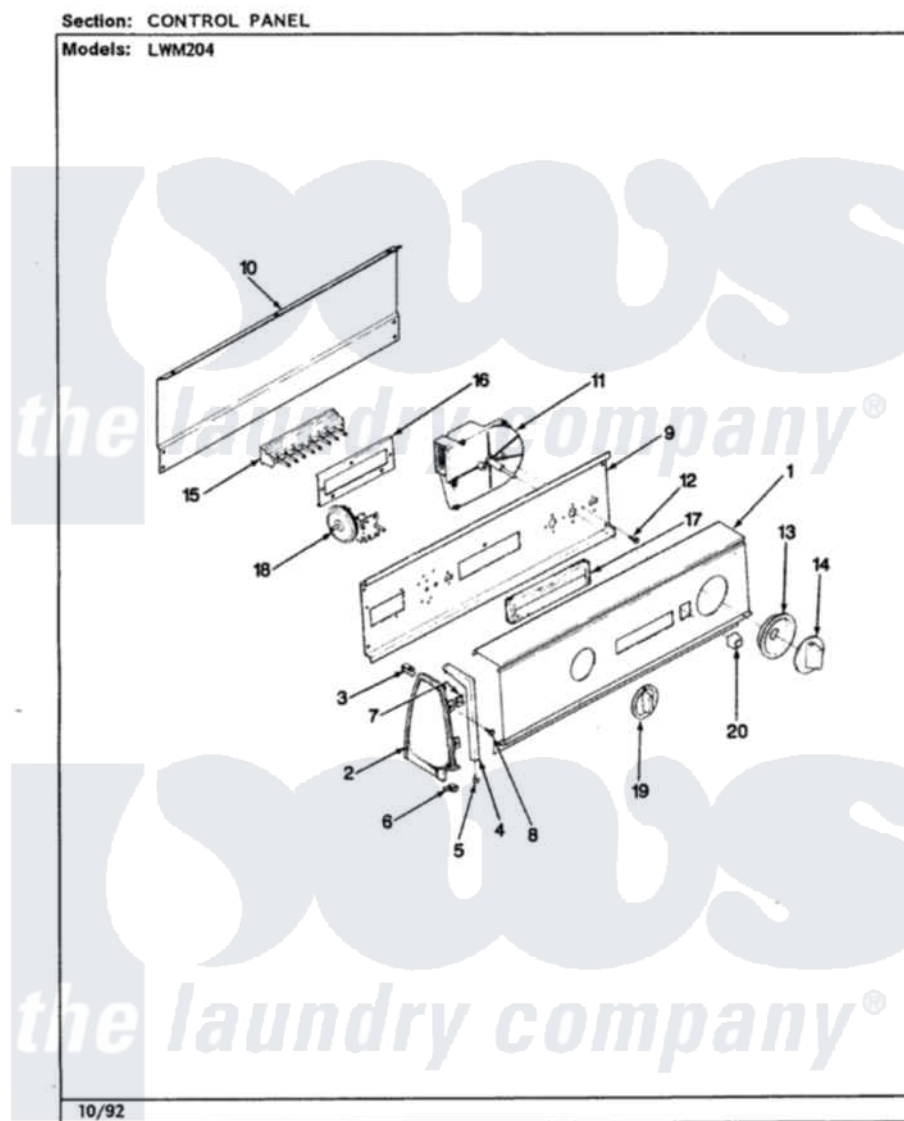

# Norge LWM204A 08 - CONTROL PANEL (REV. G-L)

Norge [Residential Norge LWM204A Washer Parts](#) Parts Diagram 08 - CONTROL PANEL (REV. G-L)

[Click on the part number to view part](#)

Item	Original Part Number	Replaced By	Status	Part Description
1	25-7649	<a href="#">910187</a>		Screw
"	<a href="#">25-7702</a>			Speedclip, End Cap To Control Panel
"	35-2177		Not Available	CONTROL PANEL
2	35-2488	<a href="#">21001452</a>		Cap- End
"	35-2487	<a href="#">21001451</a>		Cap- End
3	<a href="#">25-7852</a>			Speedclip, Rr Shld To End Cap
"	25-7435	<a href="#">33002917</a>		Screw, No.10-16
4	53-0278		Not Available	TRIM, END CAP (LT)
"	53-0277		Not Available	TRIM, END CAP (RT)
5	<a href="#">25-7760</a>			Screw
6	34-9487		Not Available	PLATE, REINFORCEMENT
"	<a href="#">25-7851</a>			Speedclip, End Cap To Top
"	25-7697	<a href="#">25-2219</a>		Screw
7	<a href="#">25-7702</a>			Speedclip, End Cap To Control Panel

8	25-3092	<a href="#">90767</a>	Screw, 8A X 3/8 HeX Washer Head Tapping
9	53-1677	Not Available	CONTROL SHIELD
10	25-7583	Not Available	PLASTIC NUT
"	<a href="#">25-3457</a>		Screw, Sems
"	25-3092	<a href="#">90767</a>	Screw, 8A X 3/8 HeX Washer Head Tapping
"	35-2688	<a href="#">21001460</a>	Shield, Rear
11	35-2211	Not Available	TIMER
12	25-0205	<a href="#">216412</a>	Screw, Bracket To Timer
13	35-2255	<a href="#">21001497</a>	Skirt Ri
14	35-2485	<a href="#">12500058</a>	Knob Ski
15	<a href="#">35-2197</a>		Switch
16	25-3092	<a href="#">90767</a>	Screw, 8A X 3/8 HeX Washer Head Tapping
"	25-3092	<a href="#">90767</a>	Screw, 8A X 3/8 HeX Washer Head Tapping
"	33-6620	Not Available	BRACKET
17	33-8540	Not Available	SWITCH PAD
18	35-2145	<a href="#">21001554</a>	Switch, Water Level
"	25-3092	<a href="#">90767</a>	Screw, 8A X 3/8 HeX Washer Head Tapping
"	35-3283	<a href="#">21001554</a>	Switch, Water Level
19	35-2186	Not Available	KNOB, SELECTOR
20	35-2575	Not Available	MANUAL, USE & CARE
"	35-2588	Not Available	PUSHBUTTON - BLACK