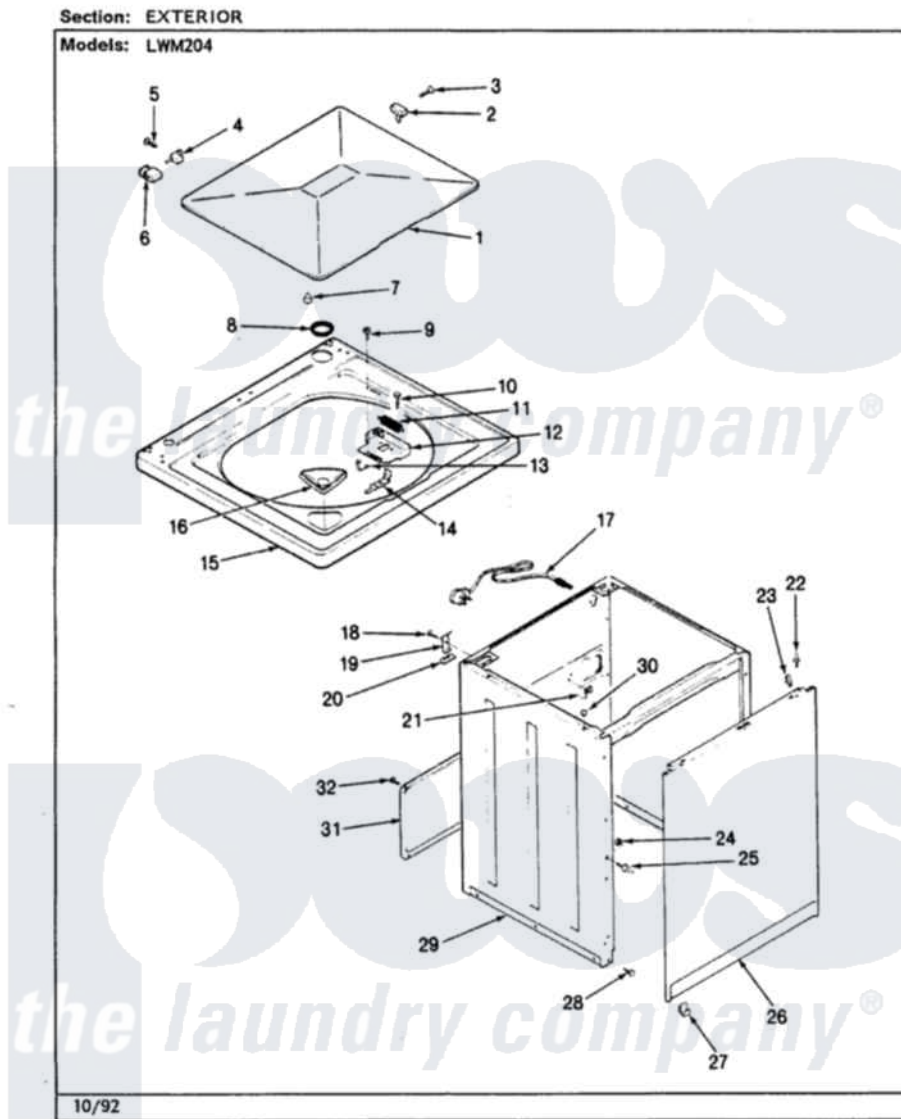

Norge LWM204A 09 - EXTERIOR (REV. G-L)

Norge Residential Norge LWM204A Washer Parts Parts Diagram 09 - EXTERIOR (REV. G-L)
Click on the part number to view part

| Item | Original Part Number | Replaced By | Status | Part Description |
|------|-------------------------|-----------------------------|---------------|--------------------------|
| 1 | 35-2026-24 | | Not Available | LID (ALM) |
| 2 | 25-7436 | | | Nylite Washer |
| " | 43-0057 | | | Actuator, Door Switch |
| 3 | 25-7438 | | | Screw |
| 4 | 25-7086 | Y0308025 | | Washer, Stainless Steel |
| " | 35-2045 | | | Pin, Hinge |
| 5 | 25-7893 | | | Screw |
| 6 | 35-2044 | | | Hinge, Lid |
| 7 | 35-0581 | | | Bumper, Door |
| 8 | 35-2063 | | | Bushing, Insulator |
| 9 | 25-7463 | 7101P012-60 | | Screw |
| 10 | 25-7437 | 40040701 | | Screw, Tapping No.6b-20 |
| 11 | 35-2814 | 12001187 | | Kit, Lid Switch Assembly |
| 12 | 35-2795 | 12001187 | | Kit, Lid Switch Assembly |
| 13 | 25-7878 | | | Clip |
| 14 | 35-2805 | 12001187 | | Kit, Lid Switch Assembly |

| | | | | |
|----|----------------------------|--------------------------|---------------|--------------------------|
| 15 | 35-2739-24 | | Not Available | TOP, CABINET (ALM) |
| 16 | 33-9906 | 21001167 | | Dispenser, Bleach |
| 17 | 35-0680 | | Not Available | CORD, POWER |
| 18 | 25-7893 | | | Screw |
| 19 | 33-7450 | 35-2846 | | Hinge, Cabinet Top |
| 20 | 33-0930 | | | Pad, Top Hinge |
| 21 | 25-7796 | 596669 | | Clamp, Manifold |
| 22 | 53-0643 | | | Pin, Locator |
| 23 | 25-7220 | | | Clip, Cabinet Top |
| 24 | 25-0224 | 3400029 | | Nut, Adapter Plate |
| 25 | 53-0643 | | | Pin, Locator |
| 26 | 35-2084-24 | | | Panel, Front |
| 27 | 53-0120 | | | Clip, Front Panel |
| 28 | 33-2653 | | | Bumper, Cabinet |
| 29 | 35-2106-24 | 12001802 | | Kit, Cabinet/Rear Shield |
| 30 | 33-2653 | | | Bumper, Cabinet |
| 31 | 35-2108 | 21001871 | | Cabinet |
| 32 | 25-7733 | 681414 | | Screw, 10AB X 1/2 |