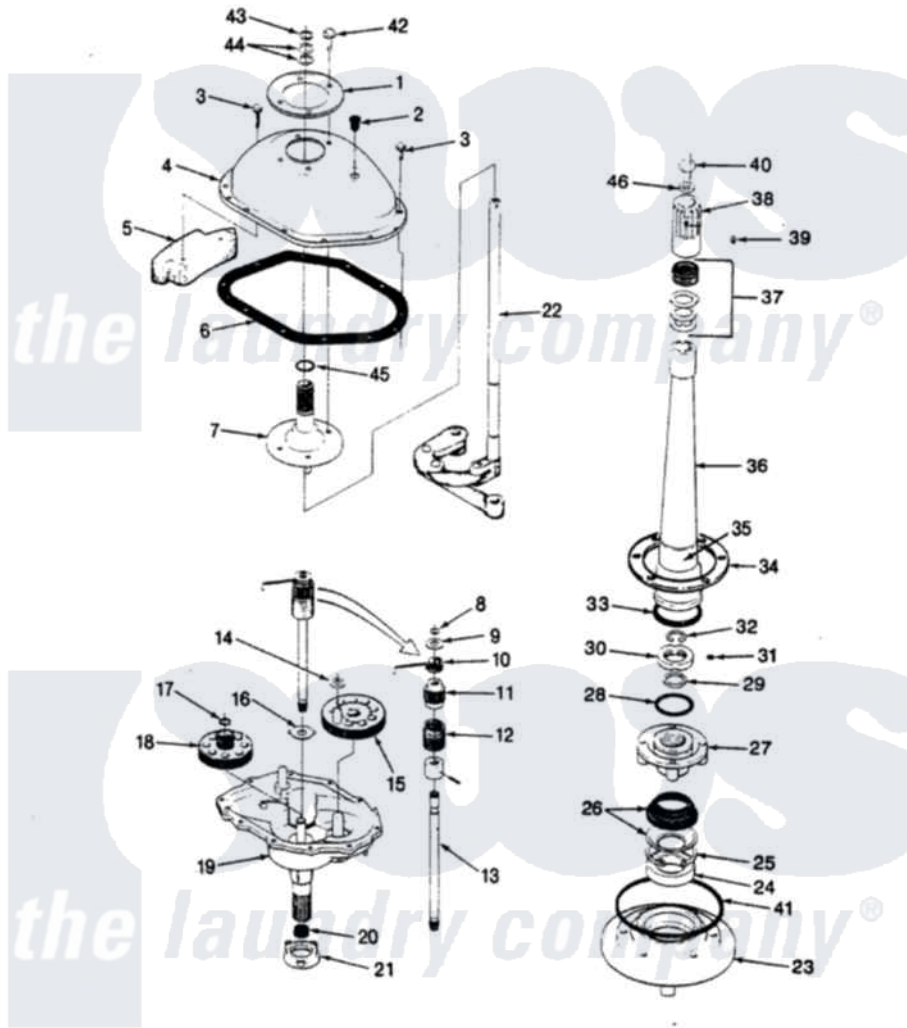

Norge LWM204A 12 - TRANSMISSION & RELATED PARTS (REV. E-F)

SECTION: TRANSMISSION & RELATED PARTS

MODEL: LWM204

Issue Date: 6/90

Norge Residential Norge LWM204A Washer Parts Parts Diagram 12 - TRANSMISSION & RELATED PARTS (REV. E-F)

[Click on the part number to view part](#)

Item	Original Part Number	Replaced By	Status	Part Description
1	33-9893	33-7187		Covr Reinforcmt
2	35-2621			Plug, Oil Fill
"	33-9373		Not Available	OIL FILL PLUG
3	25-7916			Bolt
4	33-4286N			Transmission Cover Kit
"	35-2620		Not Available	COVER, TRANSMISSION
5	35-2130		Not Available	COUNTER WEIGHT
"	35-2642			Counterweight
6	35-1030		Not Available	GASKET, TRANSMISSION HOUSING
7	35-2654			Drive Tube Assembly
"	33-8763	33-4286N		Transmission Cover Kit
8	25-7847			Ring, Retaining
9	25-7416		Not Available	WASHER, FLAT
10	33-6114	33-6463		Spring
11	35-2001			Pinion, Drive
12	33-3195		Not Available	SPRING