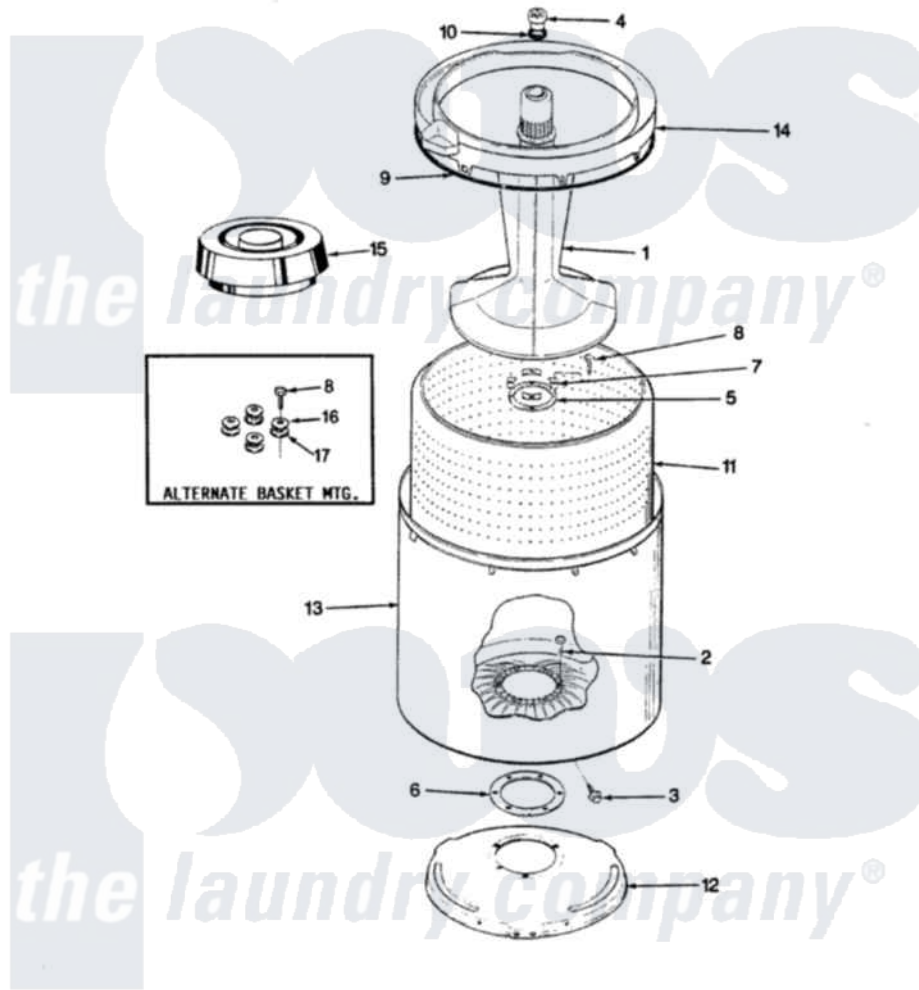

Norge LWM204A 14 - TUB

SECTION: TUB
MODEL: LWM204C

Issue Date: 8/90

Norge [Residential Norge LWM204A Washer Parts](#) Parts Diagram 14 - TUB
Click on the part number to view part

Item	Original Part Number	Replaced By	Status	Part Description
1	35-2456	33-4352		Agitator
2	35-2062	21001063		Screw, Shoulder
3	25-7914	22002933		Screw
4	33-6241			Cap
5	33-8959			Gasket
6	35-2061			Gasket, Tub To Housing
7	33-8799		Not Available	REINF PLATE
8	25-7783	4356852		Screw
9	35-2328			Seal, Tub Top
10	25-7330			Rubber Washer
11	35-2508		Not Available	BASKET WHITE
12	35-2529		Not Available	TUB SUPPORT
13	35-2038			Tub
14	35-2262		Not Available	SHIELD, TUB TOP
"	35-2034		Not Available	TOP, TUB
15	35-2550			Dispenser, Rinse