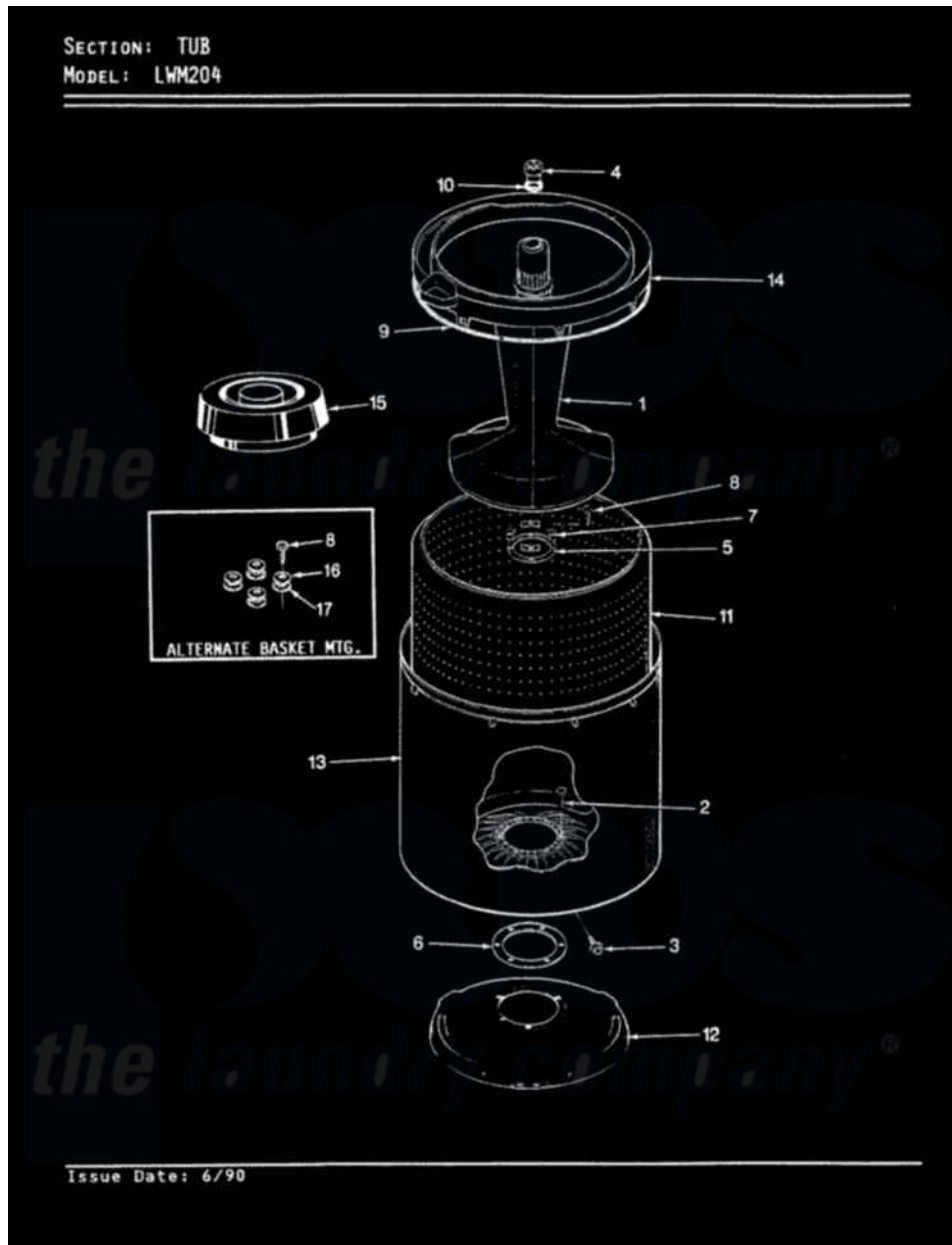

Norge LWM204A 15 - TUB (REV. A-D)

Norge Residential Norge LWM204A Washer Parts Parts Diagram 15 - TUB (REV. A-D)
Click on the part number to view part

Item	Original Part Number	Replaced By	Status	Part Description
1	35-2456	33-4352		Agitator
2	35-2062	21001063		Screw, Shoulder
3	25-7914	22002933		Screw
4	33-6241			Cap
5	35-2060			Seal, Tub To Housing
6	35-2061			Gasket, Tub To Housing
7	35-8799		Not Available	REINFORCEMENT PLATE
8	25-7783	4356852		Screw
9	35-2328			Seal, Tub Top
10	25-7330			Rubber Washer
11	35-2508		Not Available	BASKET WHITE
12	35-2529		Not Available	TUB SUPPORT
13	35-2038			Tub
14	35-2262		Not Available	SHIELD, TUB TOP
"	35-2034		Not Available	TOP, TUB
15	33-9827	35-2550		Dispenser, Rinse