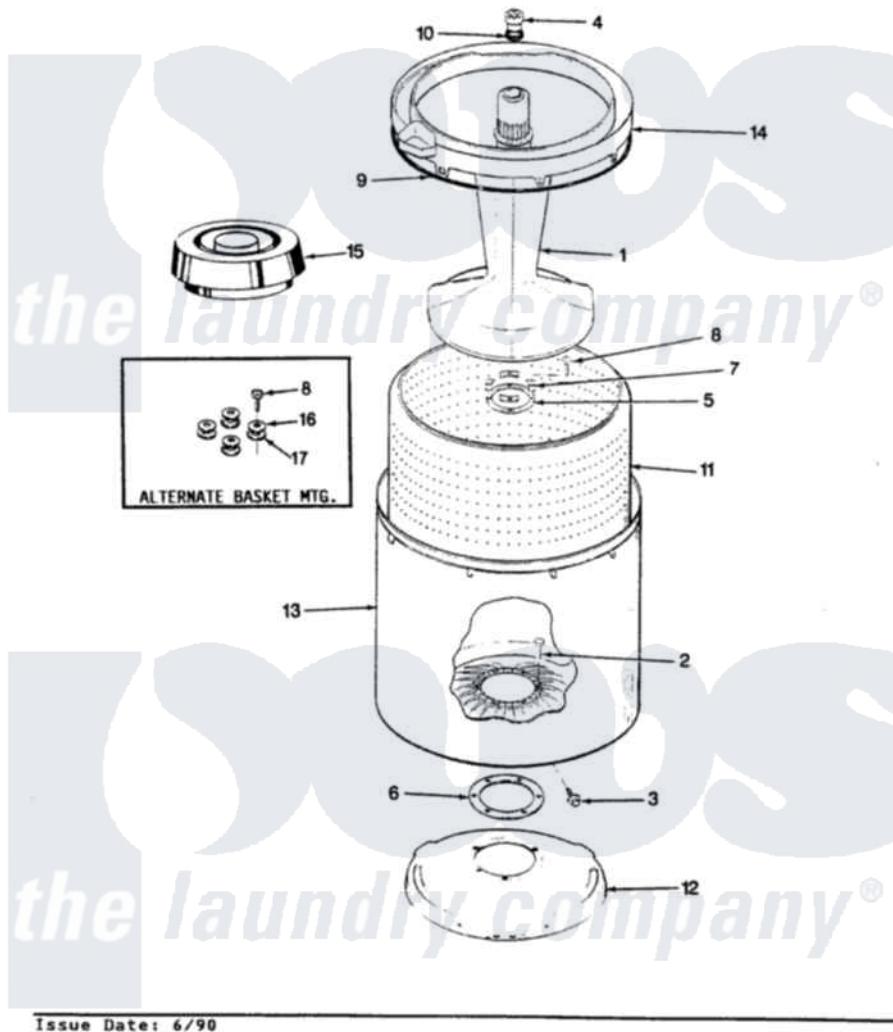

Norge LWM204A 16 - TUB (REV. E-F)

SECTION: TUB
MODEL: LWM204

Issue Date: 6/90

Norge [Residential Norge LWM204A Washer Parts](#) Parts Diagram 16 - TUB (REV. E-F)
Click on the part number to view part

Item	Original Part Number	Replaced By	Status	Part Description
1	35-2456	33-4352		Agitator
2	35-2062	21001063		Screw, Shoulder
3	25-7914	22002933		Screw
4	33-6241			Cap
5	33-8959			Gasket
6	35-2061			Gasket, Tub To Housing
7	35-8799		Not Available	REINFORCEMENT PLATE
8	25-7783	4356852		Screw
9	35-2328			Seal, Tub Top
10	25-7330			Rubber Washer
11	35-2508		Not Available	BASKET WHITE
12	35-2529		Not Available	TUB SUPPORT
13	35-2038			Tub
14	35-2034		Not Available	TOP, TUB
"	35-2262		Not Available	SHIELD, TUB TOP
15	33-9827	35-2550		Dispenser, Rinse