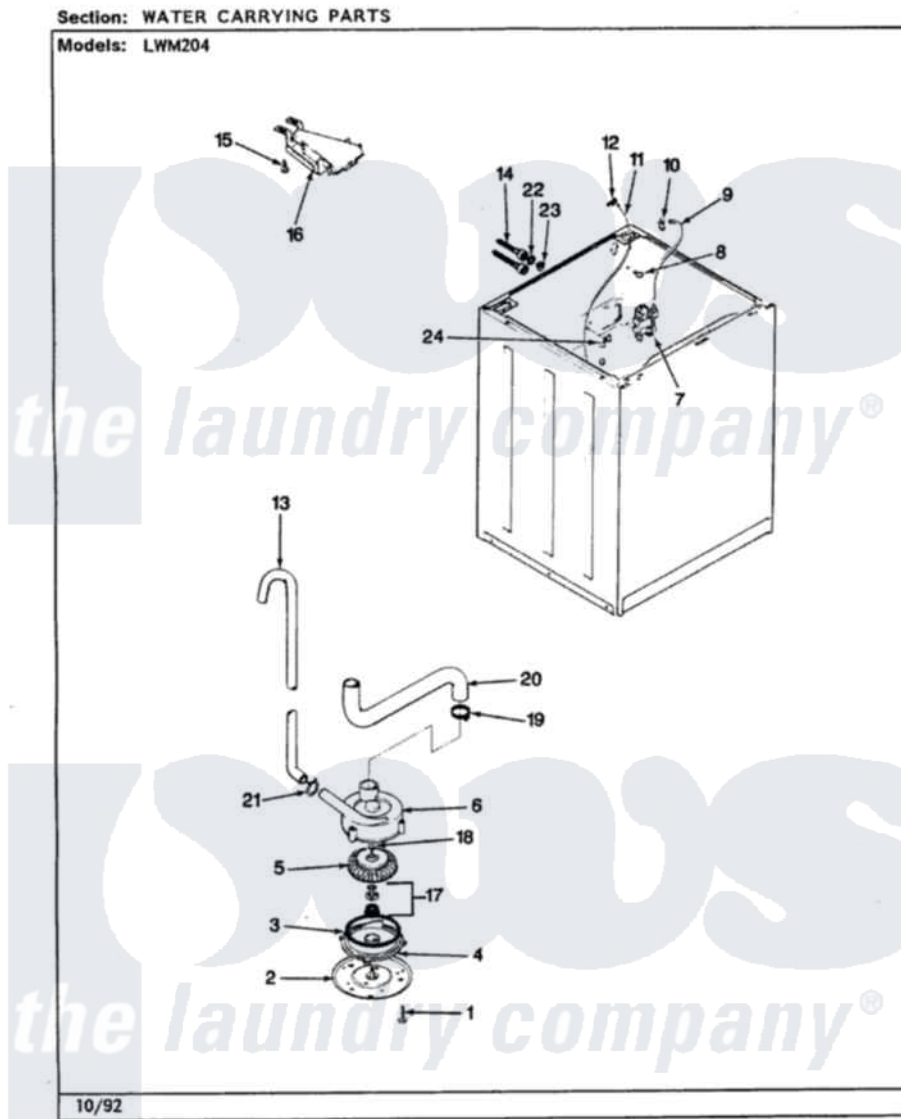

# Norge LWM204A 17 - TUB (REV. G-L)

Norge Residential Norge LWM204A Washer Parts Parts Diagram 17 - TUB (REV. G-L)  
 Click on the part number to view part

Item	Original Part Number	Replaced By	Status	Part Description
1	<a href="#">35-3580</a>			Agitator
"	35-2717	<a href="#">35-3580</a>		Agitator
2	25-7914	<a href="#">22002933</a>		Screw
3	25-7953	<a href="#">22002933</a>		Screw
4	25-7948	<a href="#">W10309247</a>		Screw
5	<a href="#">35-3685</a>			Gasket, Basket To Centerpost
"	35-2980	<a href="#">35-3685</a>		Gasket, Basket To Centerpost
6	<a href="#">35-3686</a>			Gasket, Tub To Housing
"	<a href="#">35-2979</a>			Gasket, Tub/Hsg
7	<a href="#">35-3014</a>			Gasket And Reinf. Plate Assembly
8	25-7783	<a href="#">4356852</a>		Screw
9	<a href="#">35-2328</a>			Seal, Tub Top
10	<a href="#">35-2733</a>			Cap, Agitator
11	35-3016		Not Available	BASKET ASSY
12	<a href="#">35-2978</a>			Seal, Tub/Housing
13	<a href="#">35-3700</a>			Tub Assembly

"	35-2952	<a href="#">35-3700</a>	Tub Assembly
14	35-2262	Not Available	SHIELD, TUB TOP
"	35-2034	Not Available	TOP, TUB
"	35-3578	Not Available	TOP, TUB
15	<a href="#">35-2550</a>		Dispenser, Rinse