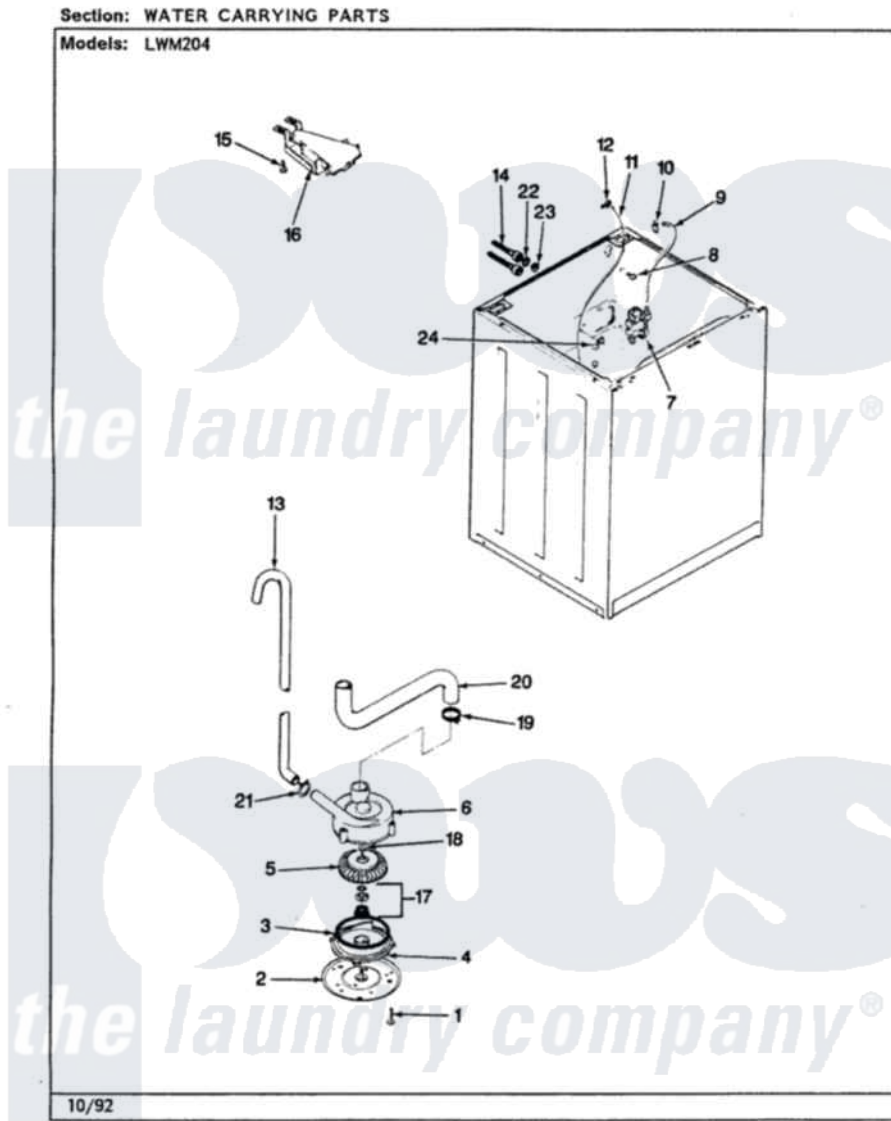

Norge LWM204A 21 - WATER CARRYING (REV. G-L)

Norge Residential Norge LWM204A Washer Parts Parts Diagram 21 - WATER CARRYING (REV. G-L)
Click on the part number to view part

Item	Original Part Number	Replaced By	Status	Part Description
1	25-7405	3196164		Screw
2	33-6035		Not Available	PLATE & PULLEY ASSY.
3	33-6032			Gasket
4	35-2058			Base, Pump
5	35-2057	35-6465		Pump Assem
6	35-2099	35-6465		Pump Assem
"	35-2374	35-2374N		Valve, Water
"	35-2056		Not Available	HOUSING, PUMP
7	25-7220			Clip, Cabinet Top
"	35-2374	35-2374N		Valve, Water
8	25-7867	596669		Clamp, Manifold
9	35-2378	12002749		Hose, Flume Kit
10	25-7867	596669		Clamp, Manifold
11	35-2322	21001748		Hose, Pressure Switch
"	35-2261		Not Available	PAD, PRESSURE SWITCH HOSE
12	33-6099			Clamp

13	35-2896	211704	Hose, Drain
14	35-0873	76313	Hosefill
"	33-7046	89503	Hose-Inlet
15	25-3092	90767	Screw, 8A X 3/8 HeX Washer Head Tapping
16	35-2051	21001760	Flume Assembly / Water Diverter
17	35-0707		Seal, Seat And "O" Ring
18	25-7894	W10001180	Screw
19	25-6069	Not Available	CORBIN CLAMP
"	25-6068	285655	Clamp, Hose
20	35-3584	21001915	Hose, Tub To Pump
"	35-2982		Hose Tub To Pump
21	25-7080	285655	Clamp, Hose
22	25-7048		Washer
23	33-7313	33-4264N	Strainer And Washer Kit
24	25-7796	596669	Clamp, Manifold