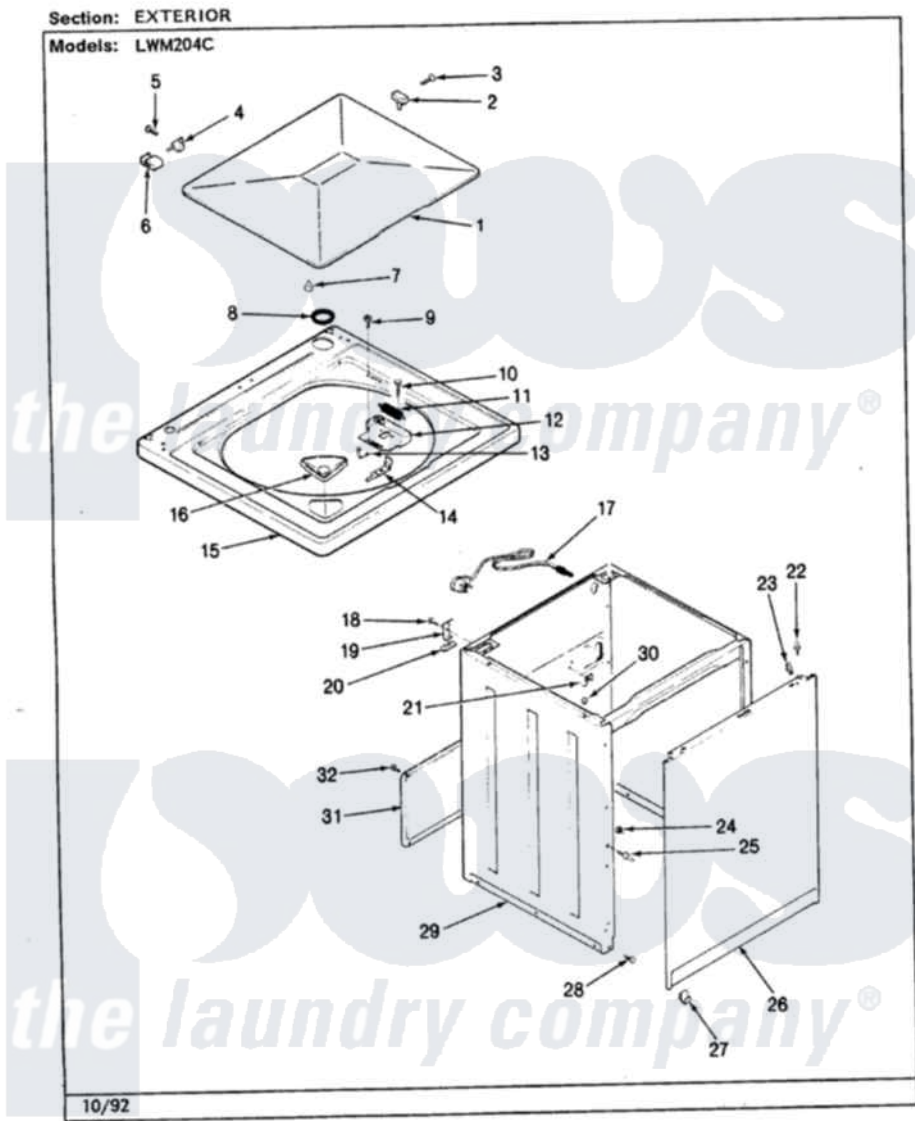

Norge LWM204HC 03 - EXTERIOR

Norge Residential Norge LWM204HC Washer Parts Parts Diagram 03 - EXTERIOR
Click on the part number to view part

Item	Original Part Number	Replaced By	Status	Part Description
1	35-2026-25		Not Available	LID (H WHT)
2	25-7436			Nylite Washer
"	43-0057			Actuator, Door Switch
3	25-7438			Screw
4	25-7086	Y0308025		Washer, Stainless Steel
"	35-2045			Pin, Hinge
5	25-7893			Screw
6	35-2044			Hinge, Lid
7	35-0581			Bumper, Door
8	35-2063			Bushing, Insulator
"	35-2064			Bushing, Insulating
9	25-7463	7101P012-60		Screw
10	25-7437	40040701		Screw, Tapping No.6b-20
11	35-2814	12001187		Kit, Lid Switch Assembly
12	35-2795	12001187		Kit, Lid Switch Assembly
13	25-7878			Clip

14	35-2805	12001187		Kit, Lid Switch Assembly
15	35-2739-25		Not Available	TOP, CABINET (HARV.WT)
16	33-9906	21001167		Dispenser, Bleach
17	35-0680		Not Available	CORD, POWER
18	25-7893			Screw
19	33-7450	35-2846		Hinge, Cabinet Top
20	33-0930			Pad, Top Hinge
21	33-6099			Clamp
22	53-0643			Pin, Locator
23	25-7220			Clip, Cabinet Top
24	25-0224	3400029		Nut, Adapter Plate
25	53-0643			Pin, Locator
26	35-2084-25		Not Available	PANEL, FRONT
27	53-0120			Clip, Front Panel
28	33-2653			Bumper, Cabinet
29	35-2106-25		Not Available	CABINET ASSY. (HW)
30	33-2653			Bumper, Cabinet
31	35-2108	21001871		Cabinet
32	25-7733	681414		Screw, 10AB X 1/2