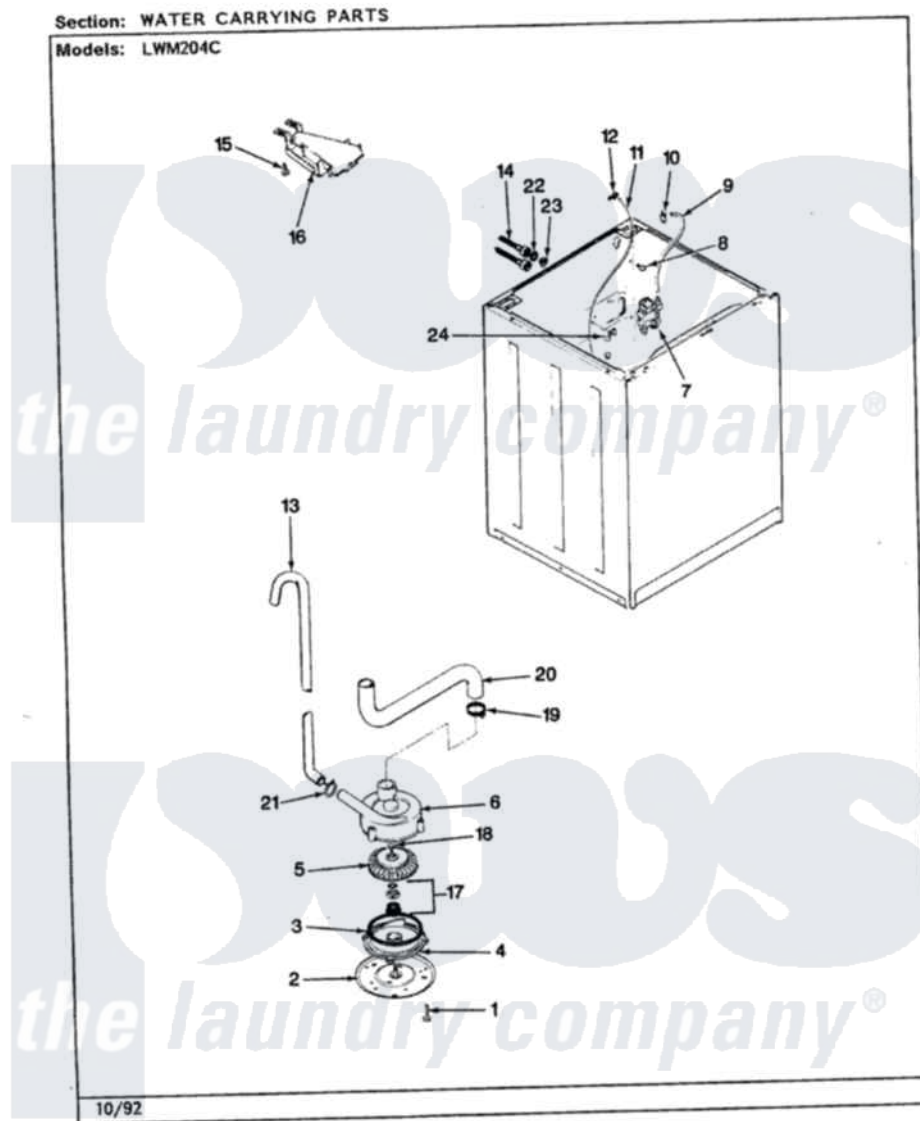

# Norge LWM204HC 06 - WATER CARRYING

Norge [Residential Norge LWM204HC Washer Parts](#) Parts Diagram 06 - WATER CARRYING  
Click on the part number to view part

Item	Original Part Number	Replaced By	Status	Part Description
1	25-7405	<a href="#">3196164</a>		Screw
2	33-6035		Not Available	PLATE & PULLEY ASSY.
3	<a href="#">33-6032</a>			Gasket
4	<a href="#">35-2058</a>			Base, Pump
5	35-2057	<a href="#">35-6465</a>		Pump Assem
6	35-2099	<a href="#">35-6465</a>		Pump Assem
"	35-2056		Not Available	HOUSING, PUMP
7	35-2374	<a href="#">35-2374N</a>		Valve, Water
"	<a href="#">25-7220</a>			Clip, Cabinet Top
8	25-7867	<a href="#">596669</a>		Clamp, Manifold
9	35-2378	<a href="#">12002749</a>		Hose, Flume Kit
10	25-7867	<a href="#">596669</a>		Clamp, Manifold
11	35-2261		Not Available	PAD, PRESSURE SWITCH HOSE
"	35-2322	<a href="#">21001748</a>		Hose, Pressure Switch
12	<a href="#">33-6099</a>			Clamp
13	35-2896	<a href="#">211704</a>		Hose, Drain

14	33-7046	<a href="#">89503</a>	Hose-Inlet
"	35-0873	<a href="#">76313</a>	Hosefill
15	25-3092	<a href="#">90767</a>	Screw, 8A X 3/8 HeX Washer Head Tapping
16	35-2051	<a href="#">21001760</a>	Flume Assembly / Water Diverter
17	<a href="#">35-0707</a>		Seal, Seat And "O" Ring
18	25-7894	<a href="#">W10001180</a>	Screw
19	25-6069	Not Available	CORBIN CLAMP
20	<a href="#">35-2982</a>		Hose Tub To Pump
21	25-7080	<a href="#">285655</a>	Clamp, Hose
22	<a href="#">25-7048</a>		Washer
23	33-7313	<a href="#">33-4264N</a>	Strainer And Washer Kit
24	25-7796	<a href="#">596669</a>	Clamp, Manifold